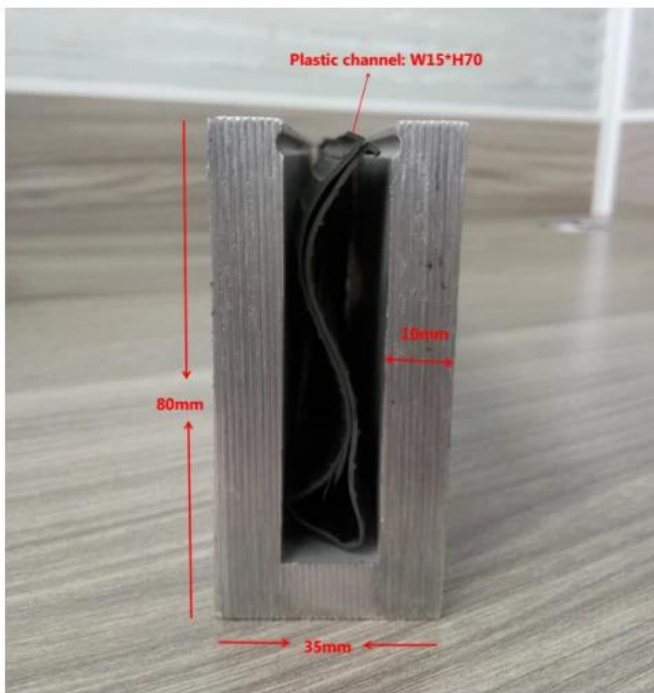

Small profile: for glass thickness 10-12.76mm

Big profile: for glass thickness 20-30mm