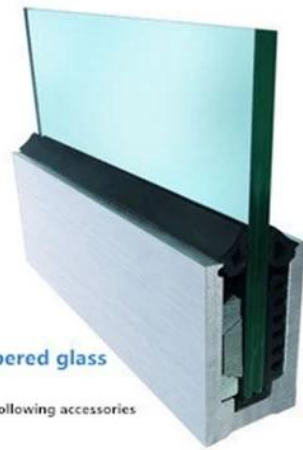

1 m aluminium groove contains the following accessories (excluding glass)

Aluminum trough 1 m

Waterproof tape 2 meters

Aluminum plastic fittings 3 sets

Expansion screws 3 pieces

LCH-A02

20 mm to 21.52 mm tempered glass

1 m aluminium groove contains the following accessories (excluding glass)

Aluminum trough 1 m

Decorative cover 2 meters

Aluminum plastic fittings 3 sets

Expansion screws 3 pieces

LCH-B01 / A02: sem / com revestimento para uso com vidro de 16 mm a 17,52 mm

LCH-B01

16 mm to 17.52 mm tempered glass

1 m aluminium groove contains the following accessories (excluding glass)

LCH-B02

16 mm to 17.52 mm tempered glass

1 m aluminium groove contains the following accessories (excluding glass)

LCH-C01 / A02: sem / com revestimento para uso com vidro de 12 mm a 13,14 mm

LCH-C01

12 mm to 13.14 mm tempered glass

1 m aluminium groove contains the following accessories (excluding glass)

LCH-C02

12 mm to 13.14 mm tempered glass