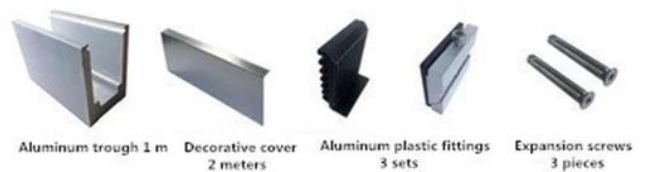

LCH-B01

16 mm to 17.52 mm tempered glass

1 m aluminium groove contains the following accessories (excluding glass)

LCH-B02

16 mm to 17.52 mm tempered glass

1 m aluminium groove contains the following accessories (excluding glass)

LCH-C01 / A02: sem / com revestimento para uso com vidro de 12 mm a 13,14 mm

LCH-C01

12 mm to 13.14 mm tempered glass

1 m aluminium groove contains the following accessories (excluding glass)

LCH-C02

12 mm to 13.14 mm tempered glass

1 m aluminium groove contains the following accessories (excluding glass)

LCH-D01 / A02: sem / com revestimento para uso com vidro de 12 mm a 13,14 mm

LCH-D01

12 mm to 13.14 mm tempered glass

1 m aluminium groove contains the following accessories (excluding glass)

Aluminum trough 1 m

Waterproof tape 2 meters

Aluminum plastic fittings 3 sets

Expansion screws 3 pieces

LCH-D02

12 mm to 13.14 mm tempered glass

1 m aluminium groove contains the following accessories (excluding glass)