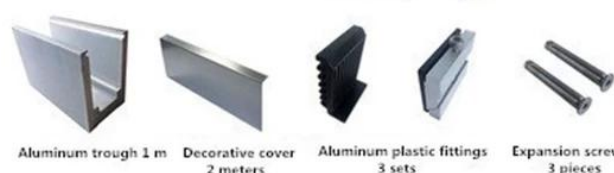

Perfil de base de alumínio em U para balaustrada de guarda-corpo de vidro na cor preta:

acessível Modelos:

LCH-A01 / A02: sem / com revestimento para uso com vidro de 20 mm a 21,52 mm

LCH-A01

20 mm to 21.52 mm tempered glass

1 m aluminium groove contains the following accessories (excluding glass)

Aluminum trough 1 m

Waterproof tape 2 meters

Aluminum plastic fittings 3 sets

Expansion screws 3 pieces

LCH-A02

20 mm to 21.52 mm tempered glass

1 m aluminium groove contains the following accessories (excluding glass)

Aluminum trough 1 m

Decorative cover 2 meters

Aluminum plastic fittings 3 sets

Expansion screws 3 pieces

LCH-B01 / A02: sem / com revestimento para uso com vidro de 16 mm a 17,52 mm

LCH-B01

16 mm to 17.52 mm tempered glass

1 m aluminium groove contains the following accessories (excluding glass)

LCH-B02

16 mm to 17.52 mm tempered glass

1 m aluminium groove contains the following accessories (excluding glass)