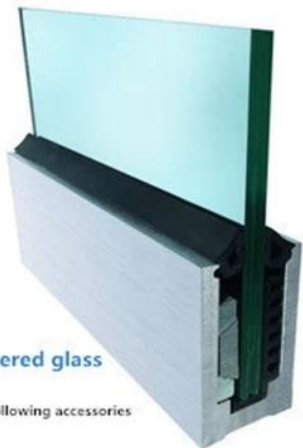

1 m aluminium groove contains the following accessories (excluding glass)

Aluminum trough 1 m

Decorative cover 2 meters

Aluminum plastic fittings 3 sets

Expansion screws 3 pieces

LCH-B01 / A02: sem / com revestimento para uso com vidro de 16 mm a 17,52 mm

LCH-B01

16 mm to 17.52 mm tempered glass

1 m aluminium groove contains the following accessories (excluding glass)

LCH-B02

16 mm to 17.52 mm tempered glass

1 m aluminium groove contains the following accessories (excluding glass)

LCH-C01 / A02: sem / com revestimento para uso com vidro de 12 mm a 13,14 mm

LCH-C01

12 mm to 13.14 mm tempered glass

1 m aluminium groove contains the following accessories (excluding glass)

LCH-C02

12 mm to 13.14 mm tempered glass

1 m aluminium groove contains the following accessories (excluding glass)

LCH-D01 / A02: sem / com revestimento para uso com vidro de 12 mm a 13,14 mm

LCH-D01

12 mm to 13.14 mm tempered glass

1 m aluminium groove contains the following accessories (excluding glass)