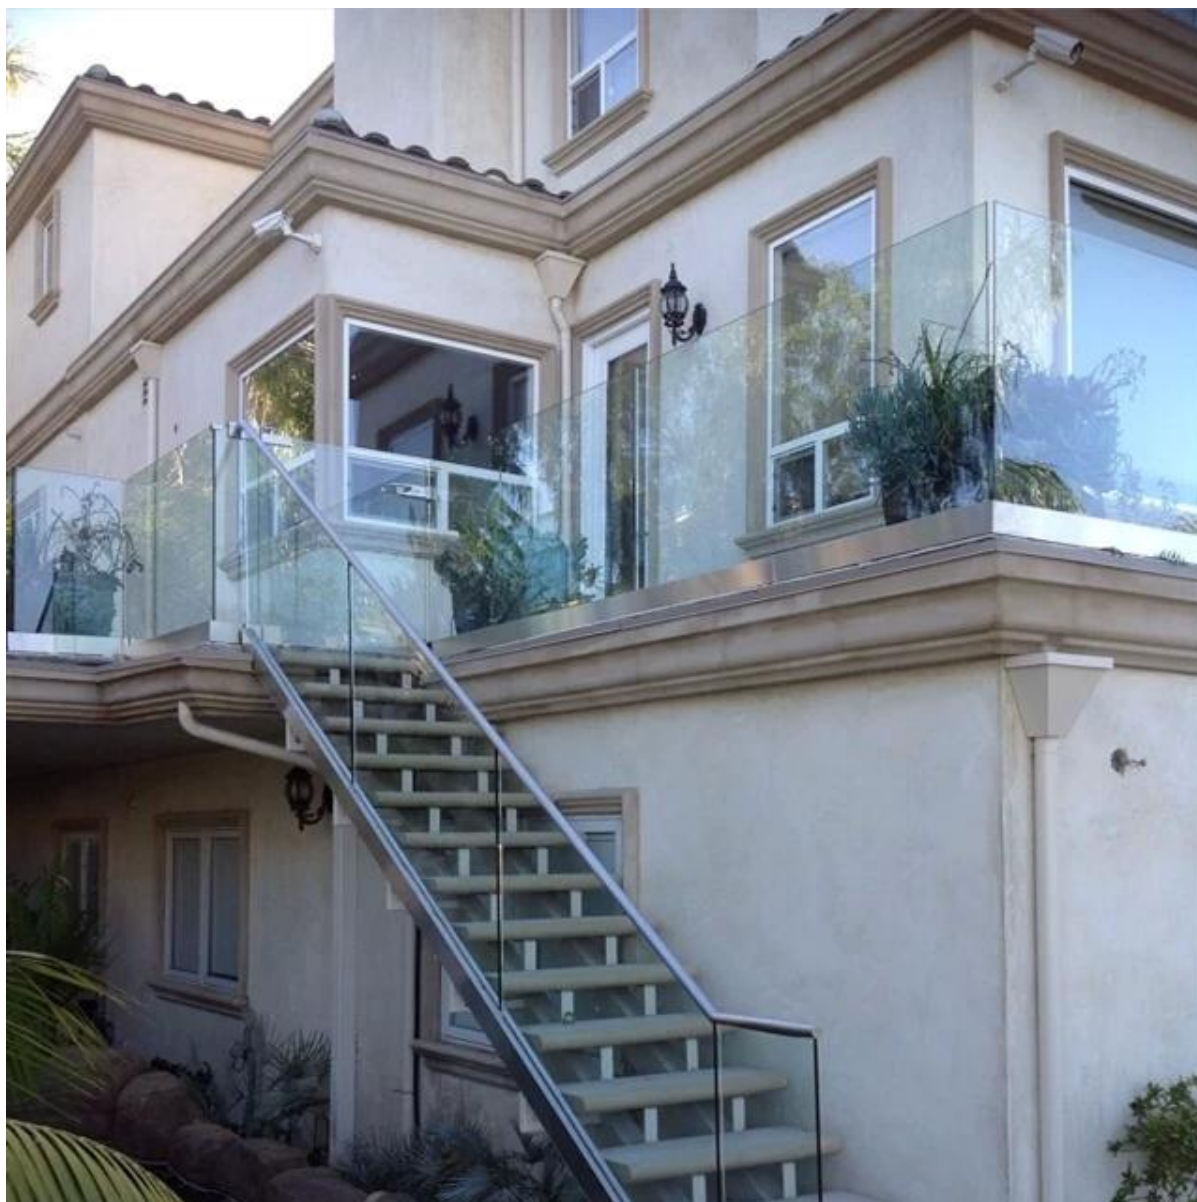

Canal de u-forma de alumínio para corrimão ao ar livre