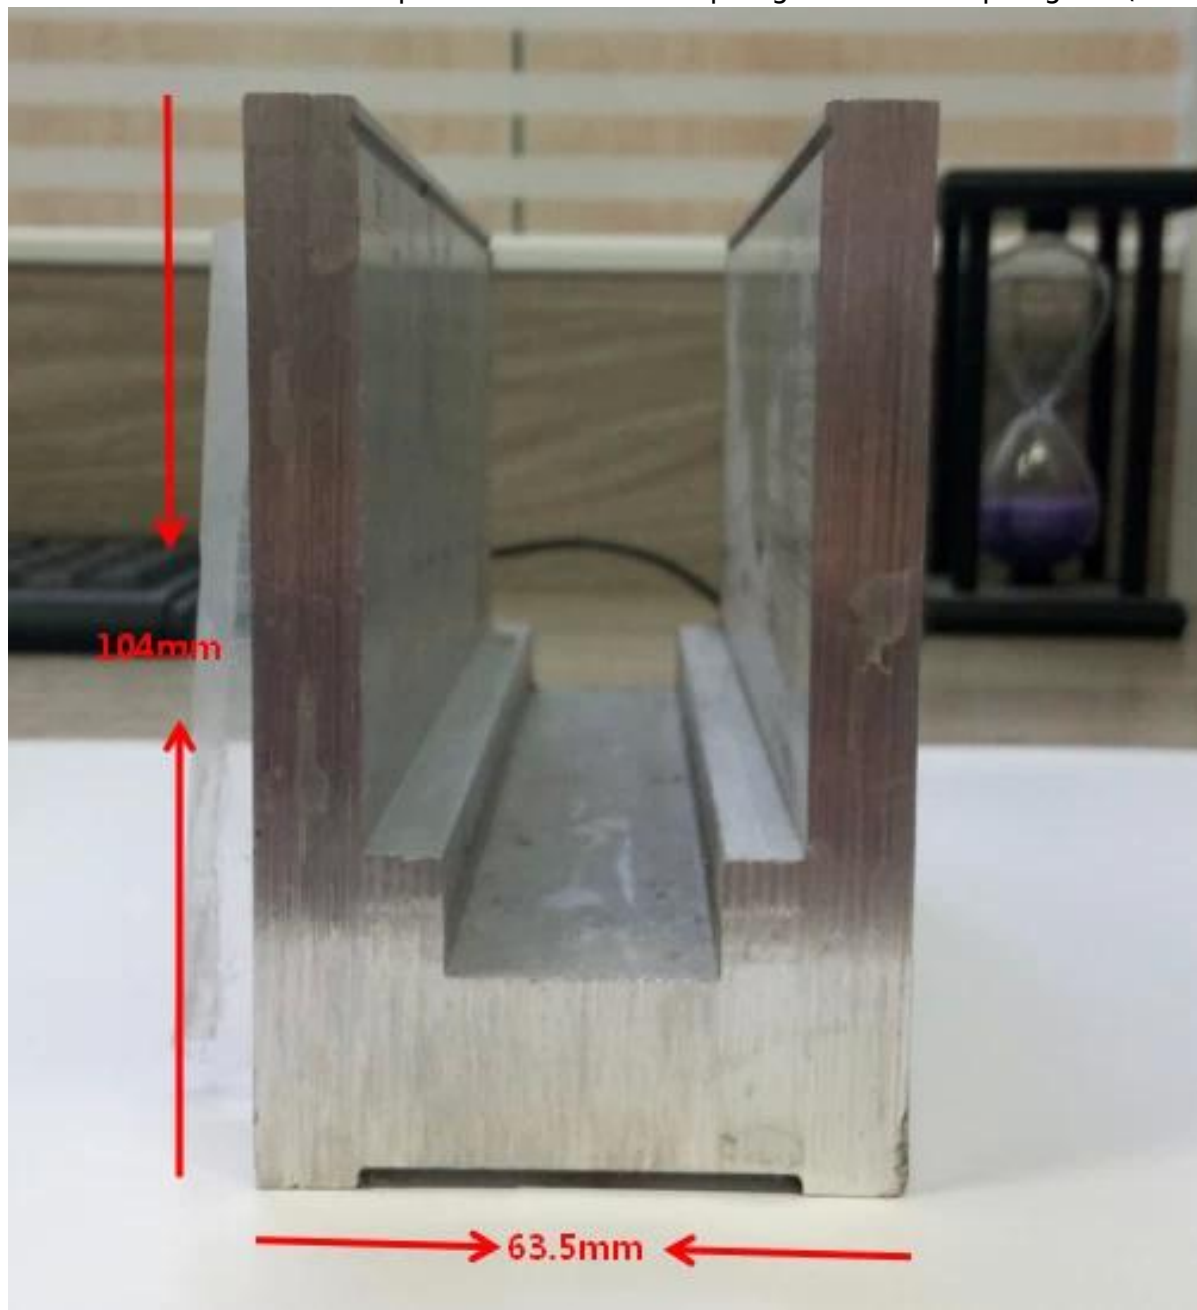

Canaleta em u fundo base para vidro de $\frac{5}{8}$ de polegada - $\frac{3}{4}$ de polegada (15-19mm)

Forma redonda rasa top-canaleta em u e acessórios para $\frac{1}{2}$ polegada vidro