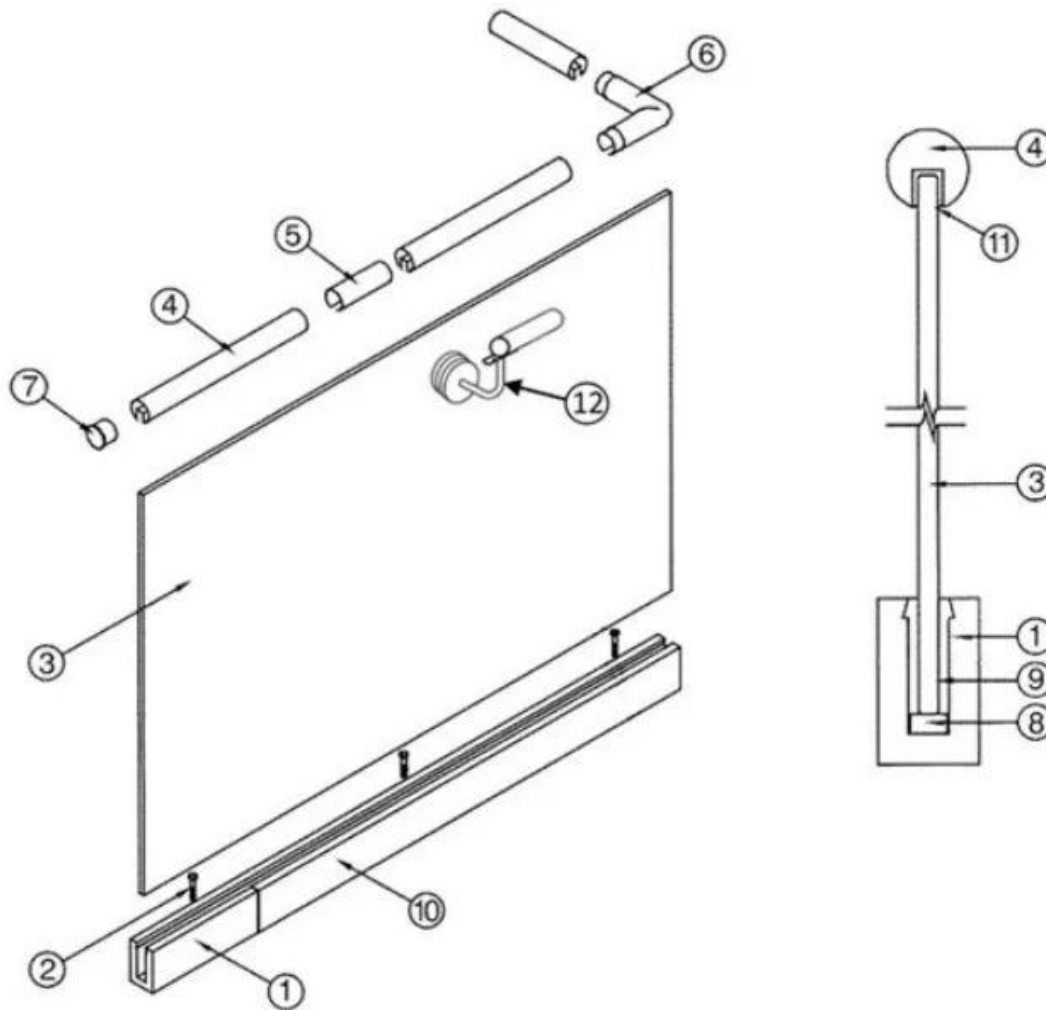

Aluminum plastic fittings 3 sets

Expansion screws 3 pieces

LCH-D02

12 mm to 13.14 mm tempered glass

1 m aluminium groove contains the following accessories (excluding glass)

Aluminum trough 1 m

Decorative cover 2 meters

Aluminum plastic fittings 3 sets

Expansion screws 3 pieces

Produção em massa e embalagem

CORRIMÃO DE TUBO DE SLOT:

KEBIL 科比奥®

- | | |
|--|--|
| 1. Aluminum Railing Base | 7. End Cap |
| 2. Stainless Cap Screw | 8. Setting Block |
| 3. ½" Tempered Float Glass | 9. Expansive Cement |
| 4. Top Rail | 10. Cladding |
| 5. Splice | 11. Protective Insert |
| 6. Corner fitting
(Horizontal Shown Vertical
Also Available) | 12. Handrail Brackets and Fittings
Also Available |