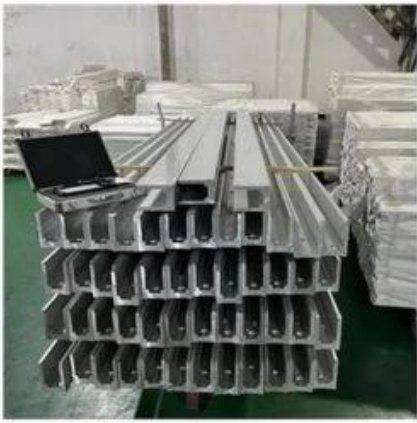

Aluminum plastic fittings 3 sets

Expansion screws 3 pieces

LCH-D02

12 mm to 13.14 mm tempered glass

1 m aluminium groove contains the following accessories (excluding glass)

Aluminum trough 1 m

Decorative cover 2 meters

Aluminum plastic fittings 3 sets

Expansion screws 3 pieces

Produção em massa e embalagem

CORRIMÃO DE TUBO DE SLOT:

KEBIL 科比奥®

- | | |
|--|--|
| 1. Aluminum Railing Base | 7. End Cap |
| 2. Stainless Cap Screw | 8. Setting Block |
| 3. ½" Tempered Float Glass | 9. Expansive Cement |
| 4. Top Rail | 10. Cladding |
| 5. Splice | 11. Protective Insert |
| 6. Corner fitting
(Horizontal Shown Vertical
Also Available) | 12. Handrail Brackets and Fittings
Also Available |