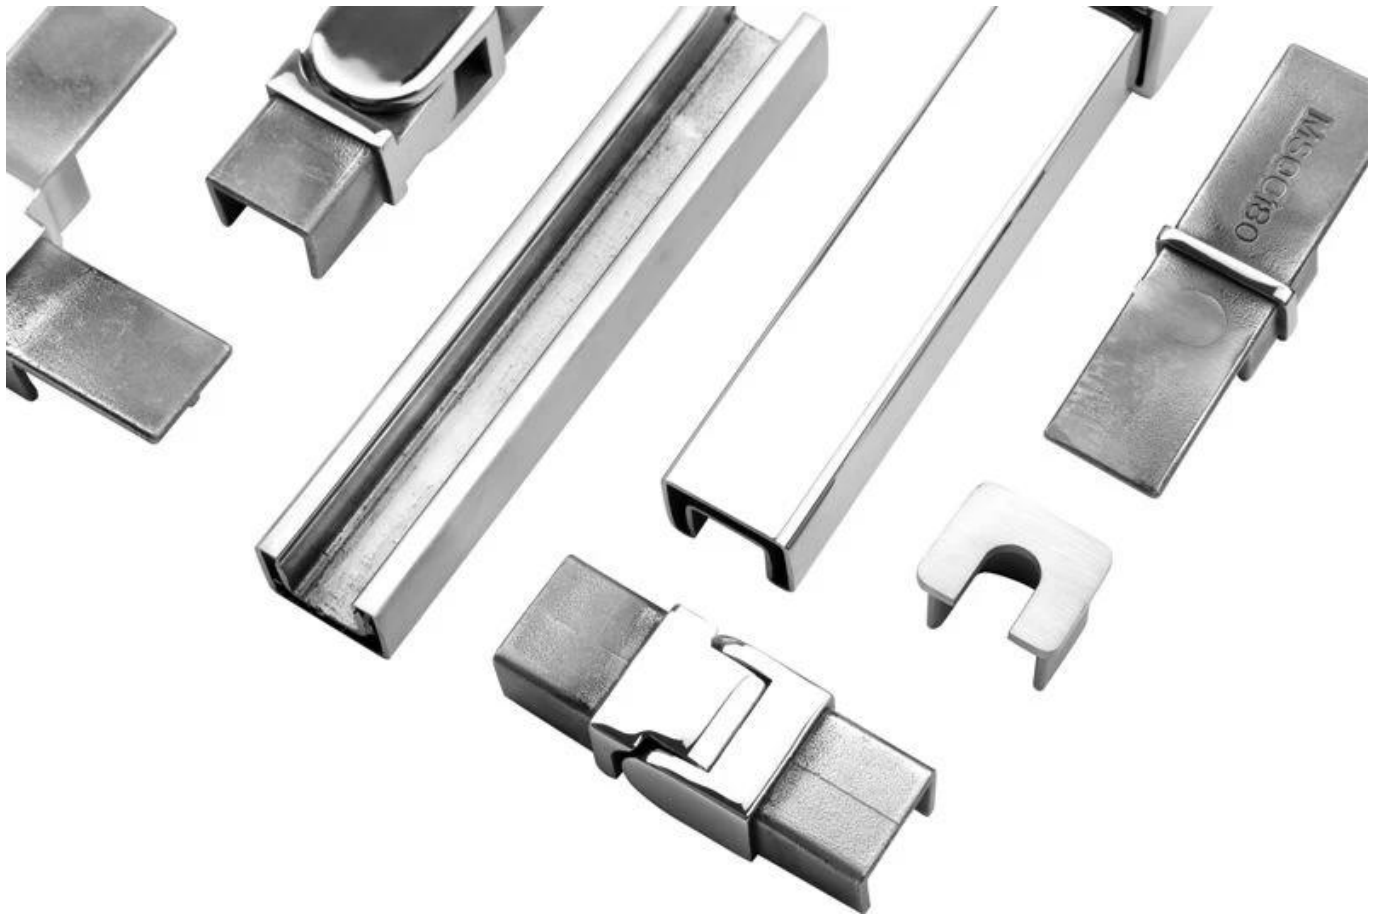

Aluminum plastic fittings 3 sets

Expansion screws 3 pieces

LCH-D02

12 mm to 13.14 mm tempered glass

1 m aluminium groove contains the following accessories (excluding glass)

Aluminum trough 1 m

Decorative cover 2 meters

Aluminum plastic fittings 3 sets

Expansion screws 3 pieces

Produção em massa e embalagem

CORRIMÃO DE TUBO DE SLOT:

KEBIL 科比奥®

- | | |
|--|--|
| 1. Aluminum Railing Base | 7. End Cap |
| 2. Stainless Cap Screw | 8. Setting Block |
| 3. ½" Tempered Float Glass | 9. Expansive Cement |
| 4. Top Rail | 10. Cladding |
| 5. Splice | 11. Protective Insert |
| 6. Corner fitting
(Horizontal Shown Vertical
Also Available) | 12. Handrail Brackets and Fittings
Also Available |