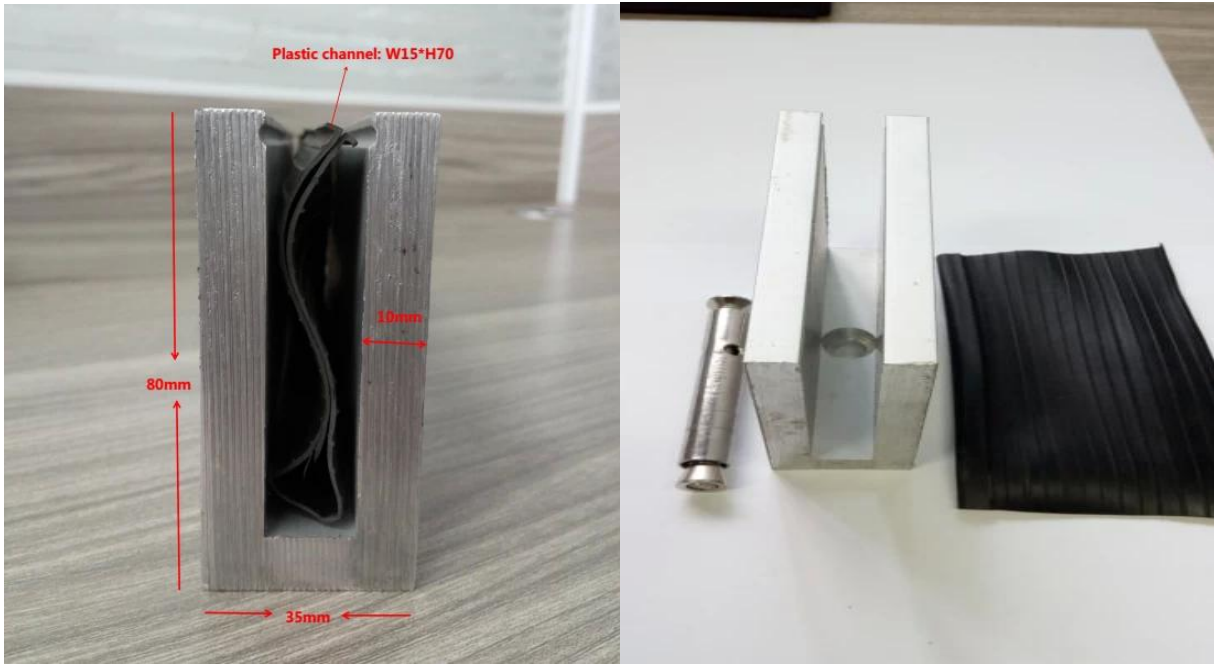

Instalação de canal de alumínio U