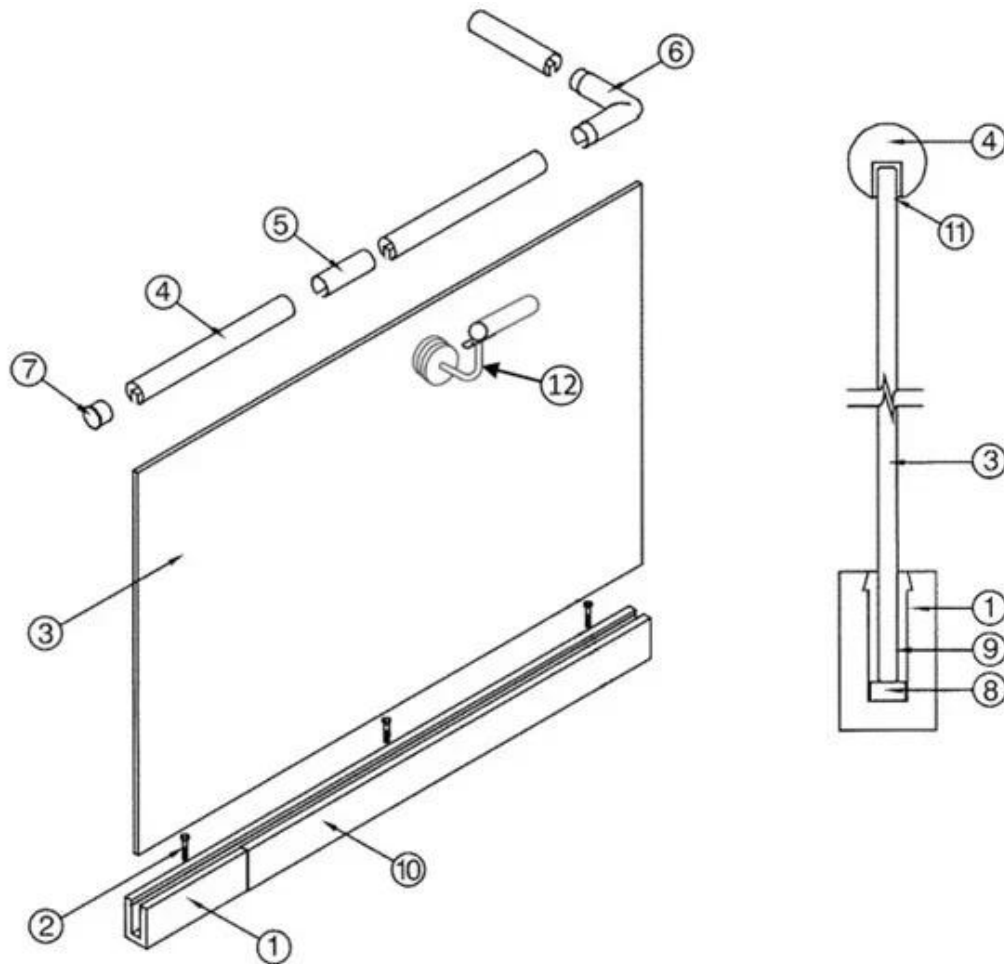

Aluminum trough 1 m Decorative cover 2 meters Aluminum plastic fittings 3 sets Expansion screws 3 pieces

LCH-A01

20 mm to 21.52 mm tempered glass

1 m aluminium groove contains the following accessories (excluding glass)

Aluminum trough 1 m

Waterproof tape 2 meters

Aluminum plastic fittings 3 sets

Expansion screws 3 pieces

LCH-A02

20 mm to 21.52 mm tempered glass

1 m aluminium groove contains the following accessories (excluding glass)

Aluminum trough 1 m

Decorative cover 2 meters

Aluminum plastic fittings 3 sets

Expansion screws 3 pieces

Alumnum u canal de trilhos do canal fotos

Package de canal de alumínio U

Relacionado produtos- aço inoxidável Capping de corrimão de vidro C canal

- | | |
|--|--|
| 1. Aluminum Railing Base | 7. End Cap |
| 2. Stainless Cap Screw | 8. Setting Block |
| 3. ½" Tempered Float Glass | 9. Expansive Cement |
| 4. Top Rail | 10. Cladding |
| 5. Splice | 11. Protective Insert |
| 6. Corner fitting
(Horizontal Shown Vertical
Also Available) | 12. Handrail Brackets and Fittings
Also Available |