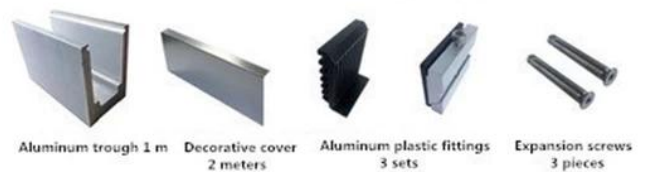

LCH-B01 / A02: sem / com revestimento para uso com vidro de 16 mm a 17,52 mm

LCH-B01

16 mm to 17.52 mm tempered glass

1 m aluminium groove contains the following accessories (excluding glass)

LCH-B02

16 mm to 17.52 mm tempered glass

1 m aluminium groove contains the following accessories (excluding glass)

LCH-C01 / A02: sem / com revestimento para uso com vidro de 12 mm a 13,14 mm

LCH-C01

12 mm to 13.14 mm tempered glass

1 m aluminium groove contains the following accessories (excluding glass)

LCH-C02

12 mm to 13.14 mm tempered glass

1 m aluminium groove contains the following accessories (excluding glass)

LCH-D01 / A02: sem / com revestimento para uso com vidro de 12 mm a 13,14 mm

LCH-D01

12 mm to 13.14 mm tempered glass

1 m aluminium groove contains the following accessories (excluding glass)

Aluminum trough 1 m

Waterproof tape 2 meters

Aluminum plastic fittings 3 sets

Expansion screws 3 pieces

LCH-D02

12 mm to 13.14 mm tempered glass