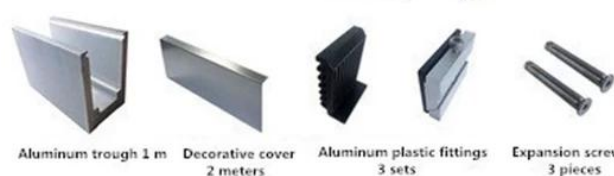

Cladding	SUS 304 / SUS 316	102	Escovado / Espelho	/
Borracha	Plástico	Vários	Preto	Todos

Perfil de base de alumínio em U para balaustrada de guarda-corpo de vidro na cor preta:

Modelos Disponíveis:

LCH-A01 / A02: sem / com revestimento para uso com vidro de 20 mm a 21,52 mm

LCH-A01

20 mm to 21.52 mm tempered glass

1 m aluminium groove contains the following accessories (excluding glass)

Aluminum trough 1 m

Waterproof tape 2 meters

Aluminum plastic fittings 3 sets

Expansion screws 3 pieces

LCH-A02

20 mm to 21.52 mm tempered glass

1 m aluminium groove contains the following accessories (excluding glass)

Aluminum trough 1 m

Decorative cover 2 meters

Aluminum plastic fittings 3 sets

Expansion screws 3 pieces

LCH-B01 / A02: sem / com revestimento para uso com vidro de 16 mm a 17,52 mm

LCH-B01

16 mm to 17.52 mm tempered glass

1 m aluminium groove contains the following accessories (excluding glass)

LCH-B02

16 mm to 17.52 mm tempered glass