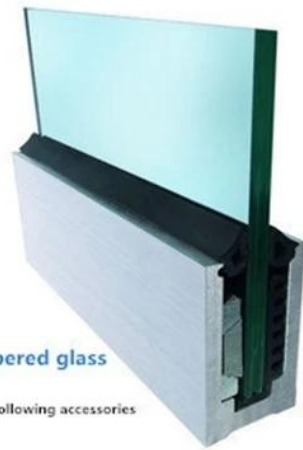

LCH-A01

20 mm to 21.52 mm tempered glass

1 m aluminium groove contains the following accessories (excluding glass)

Aluminum trough 1 m

Waterproof tape 2 meters

Aluminum plastic fittings 3 sets

Expansion screws 3 pieces

LCH-A02

20 mm to 21.52 mm tempered glass

1 m aluminium groove contains the following accessories (excluding glass)

Aluminum trough 1 m

Decorative cover 2 meters

Aluminum plastic fittings 3 sets

Expansion screws 3 pieces

LCH-B01 / A02: sem / com revestimento para uso com vidro de 16 mm a 17,52 mm

LCH-B01

16 mm to 17.52 mm tempered glass

1 m aluminium groove contains the following accessories (excluding glass)

LCH-B02

16 mm to 17.52 mm tempered glass

1 m aluminium groove contains the following accessories (excluding glass)

LCH-C01 / A02: sem / com revestimento para uso com vidro de 12 mm a 13,14 mm

LCH-C01

12 mm to 13.14 mm tempered glass

1 m aluminium groove contains the following accessories (excluding glass)