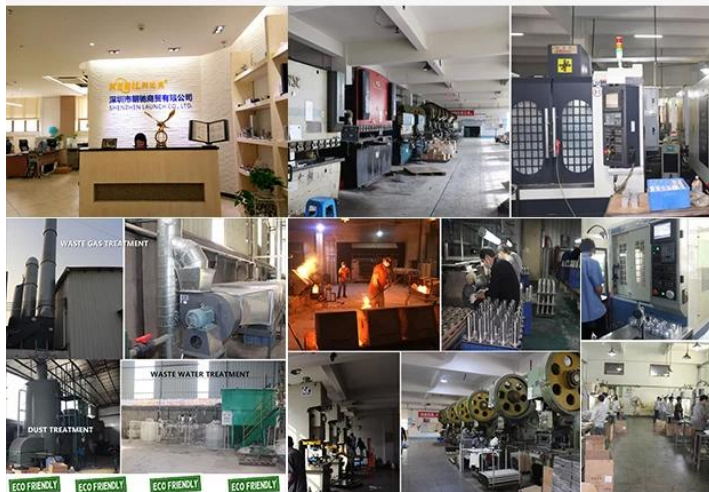

## ABOUT US

Shenzhen Launch Co., Ltd was established in 2004, located at Nanshan District, Shenzhen, and one hour by car from Hongkong International Airport. Our main products are high-grade building materials including stainless steel balustrade post, staircase handrail, balcony guardrail, swimming pool fence and other high-grade building materials. All the products are designed strictly according to the high-end market requirements. We have our own factory in Tangxia Town, Dongguan, with more than 50 sets of various precision equipments, such as CNC lathe, milling machine, punching machine, pipe cutter, argon welder, drilling machine, polisher, etc. which can provide customers with complete product processing services.