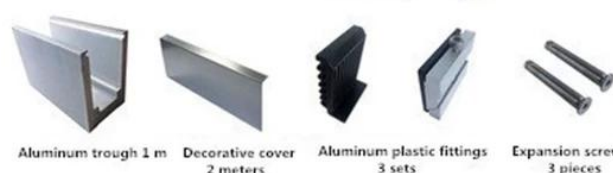

Perfil de base de alumínio em U para balaustrada de guarda-corpo de vidro na cor preta:

acessível Modelos:

LCH-A01 / A02: sem / com revestimento para uso com vidro de 20 mm a 21,52 mm

LCH-A01

20 mm to 21.52 mm tempered glass

1 m aluminium groove contains the following accessories (excluding glass)

Aluminum trough 1 m Waterproof tape 2 meters Aluminum plastic fittings 3 sets Expansion screws 3 pieces

LCH-A02

20 mm to 21.52 mm tempered glass

1 m aluminium groove contains the following accessories (excluding glass)

Aluminum trough 1 m Decorative cover 2 meters Aluminum plastic fittings 3 sets Expansion screws 3 pieces

LCH-B01 / A02: sem / com revestimento para uso com vidro de 16 mm a 17,52 mm

LCH-B01

16 mm to 17.52 mm tempered glass

1 m aluminium groove contains the following accessories (excluding glass)

LCH-B02

16 mm to 17.52 mm tempered glass

1 m aluminium groove contains the following accessories (excluding glass)