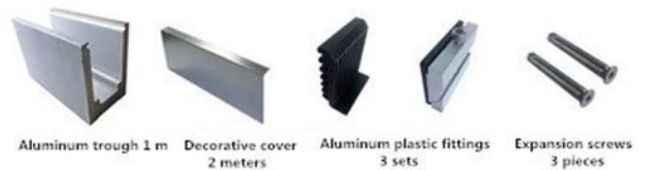

LCH-B01

16 mm to 17.52 mm tempered glass

1 m aluminium groove contains the following accessories (excluding glass)

LCH-B02

16 mm to 17.52 mm tempered glass

1 m aluminium groove contains the following accessories (excluding glass)

LCH-C01 / A02: sem / com revestimento para uso com vidro de 12 mm a 13,14 mm

LCH-C01

12 mm to 13.14 mm tempered glass

1 m aluminium groove contains the following accessories (excluding glass)

LCH-C02

12 mm to 13.14 mm tempered glass

1 m aluminium groove contains the following accessories (excluding glass)

LCH-D01 / A02: sem / com revestimento para uso com vidro de 12 mm a 13,14 mm

LCH-D01

12 mm to 13.14 mm tempered glass

1 m aluminium groove contains the following accessories (excluding glass)

Aluminum trough 1 m

Waterproof tape 2 meters

Aluminum plastic fittings 3 sets

Expansion screws 3 pieces

LCH-D02

12 mm to 13.14 mm tempered glass

1 m aluminium groove contains the following accessories (excluding glass)