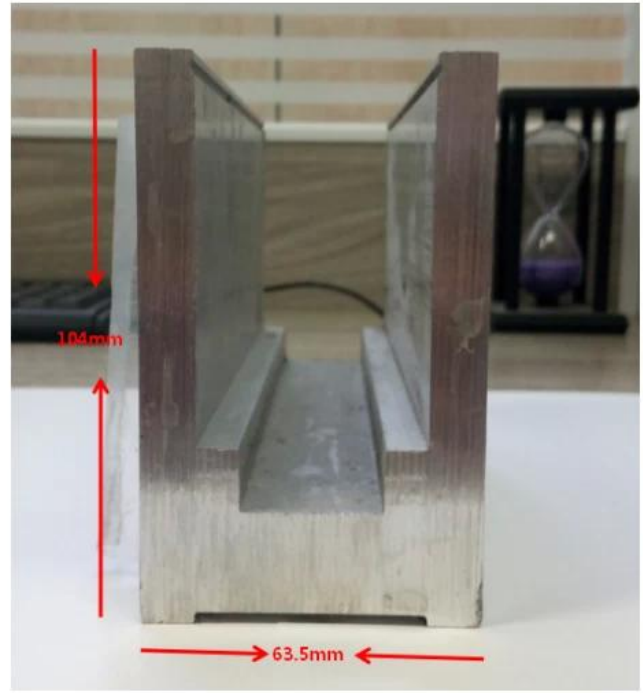

Aluminum trough 1 m

Waterproof tape 2 meters

Aluminum plastic fittings 3 sets

Expansion screws 3 pieces

LCH-D02

12 mm to 13.14 mm tempered glass

1 m aluminium groove contains the following accessories (excluding glass)

Small profile: for glass thickness 10-12.76mm

Big profile: for glass thickness 20-30mm

CORRIMÃO DE TUBO SLOT:

Perguntas frequentes

1. você é fábrica?

Sim, nós somos fábrica.

2. Vocês oferecem amostras grátis?