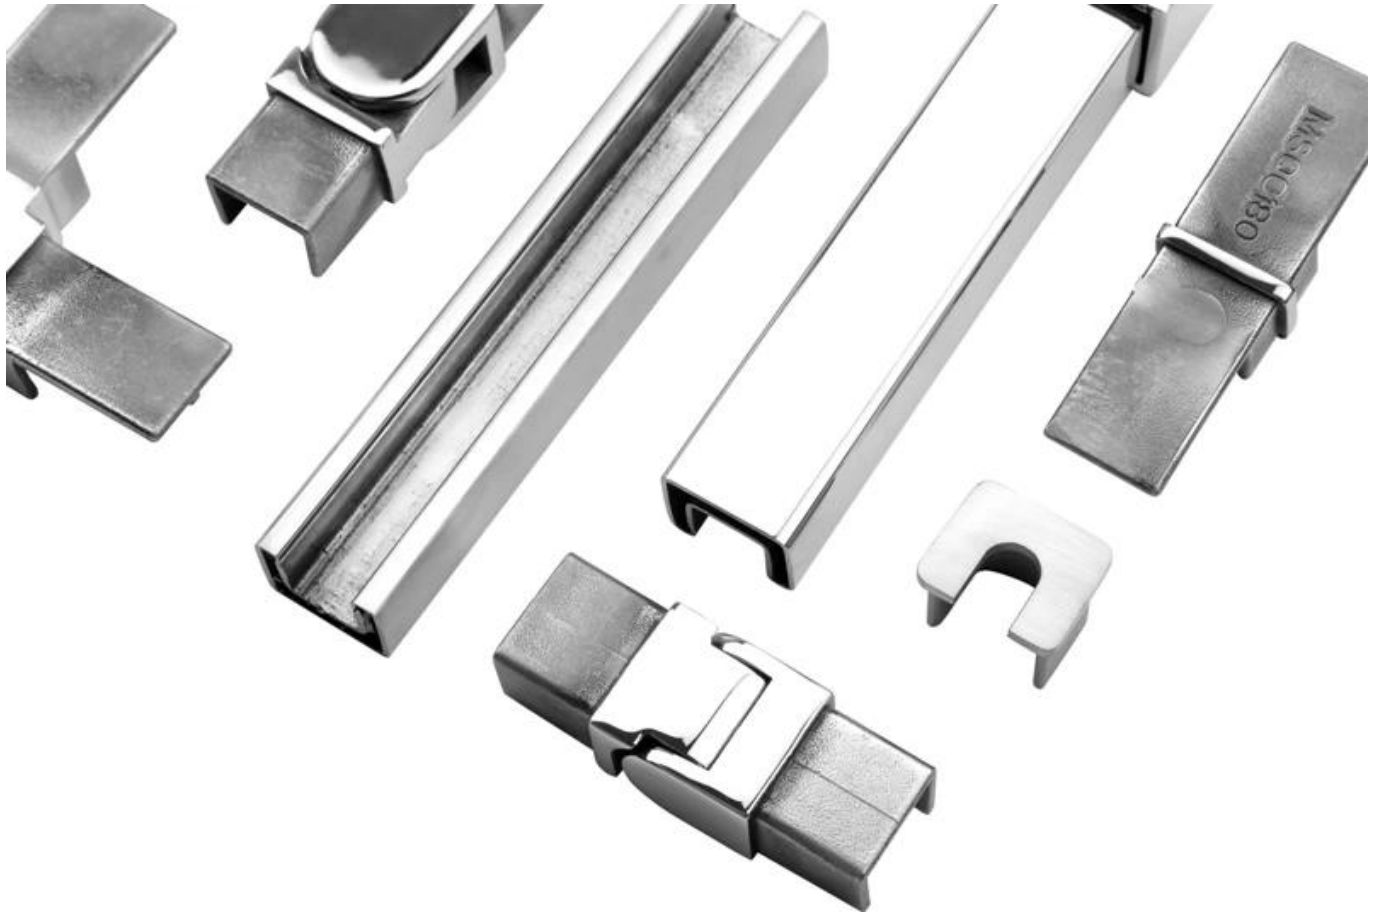

Aluminum trough 1 m

Waterproof tape 2 meters

Aluminum plastic fittings 3 sets

Expansion screws 3 pieces

LCH-D02

12 mm to 13.14 mm tempered glass

1 m aluminium groove contains the following accessories (excluding glass)

Small profile: for glass thickness 10-12.76mm

Big profile: for glass thickness 20-30mm

CORRIMÃO DE TUBO SLOT:

Perguntas frequentes

1. você é fábrica?

Sim, nós somos fábrica.

2. Vocês oferecem amostras grátis?