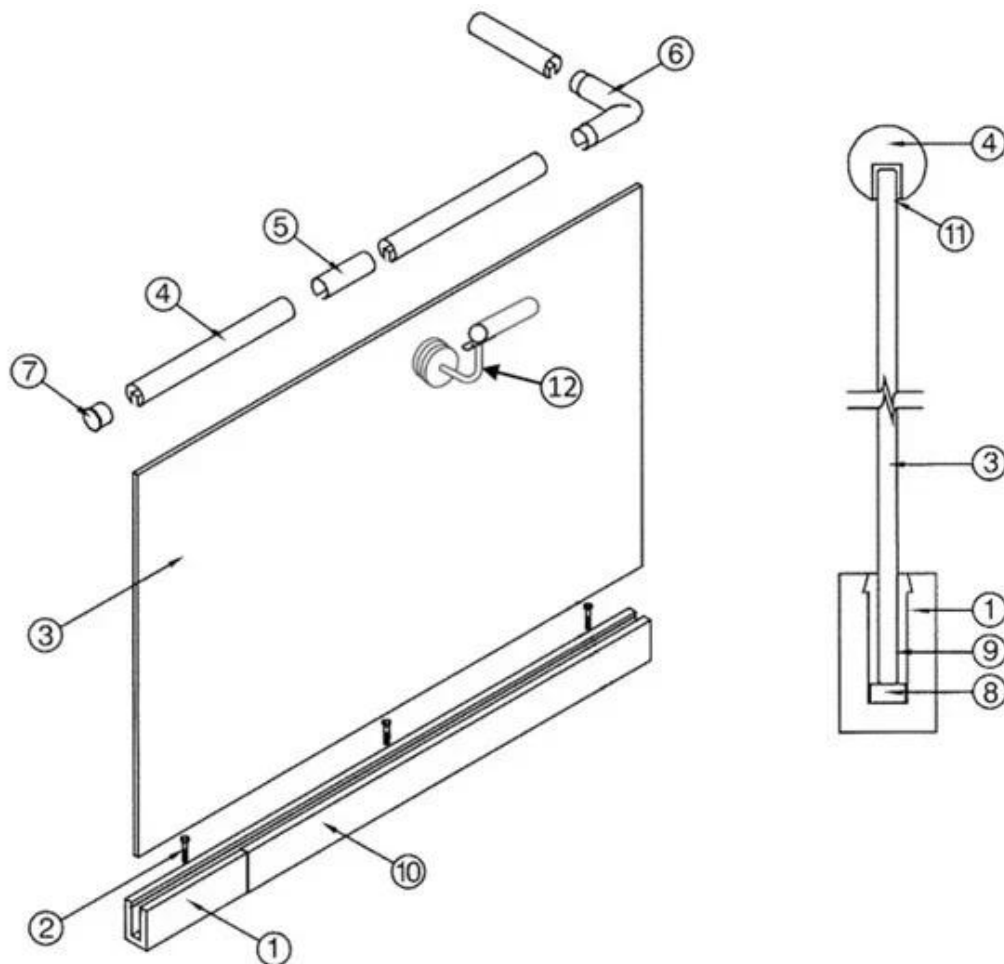

1. Aluminum Railing Base	7. End Cap
2. Stainless Cap Screw	8. Setting Block
3. ½" Tempered Float Glass	9. Expansive Cement
4. Top Rail	10. Cladding
5. Splice	11. Protective Insert
6. Corner fitting (Horizontal Shown Vertical Also Available)	12. Handrail Brackets and Fittings Also Available

Contato

Obrigado pela visita ! Qualquer pergunta ou inquérito, por favor deixe uma mensagem. Vai voltar para você dentro de 24 horas.

Qualquer inquérito urgente, entre em contato conosco abaixo:

-Contato: Wendy.

-E-mail: sales04@launch-china.cn.

-Fício: (86-755) 86037559