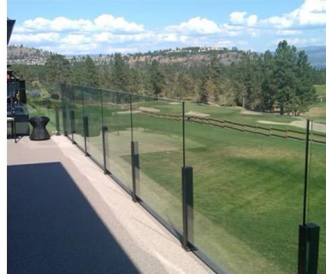

Good Quality Balustrade Glass Railing Indoor Outdoor Stainless Steel Handrail Glass Clamp Standoff Balcony Stair Railings

Primeiro nome	Good Quality Balustrade Glass Railing Indoor Outdoor Stainless Steel Handrail Glass Clamp Standoff Balcony Stair Railings
Model number:	SF-50
Diâmetro	50 mm
Productive process	CNC machining
Material	Stainless steel 304/316.
Tudo feito	Satin / mirror / black
Instalação	mounted glass wall
For thicknesses of glass	10-19mm
MOQ.	10 pcs per item

O Glass railing It is a security barrier that is becoming increasingly popular.

It is primarily a protective railing that protects its users from falling.

UMA **point fastening** Glass railing It has various applications:

glass safety barrier for the pool and patio

Glass balustrade Balcony

Glass scale Rake

safety guardrail for landing, or loft.

In addition to our **Glass railing on profiles**" range, Kebil also offers a series of glass railings adapted to their needs: Point, fastening Clamp-fixing, fixing side profile, framed on each side, messages, etc ...