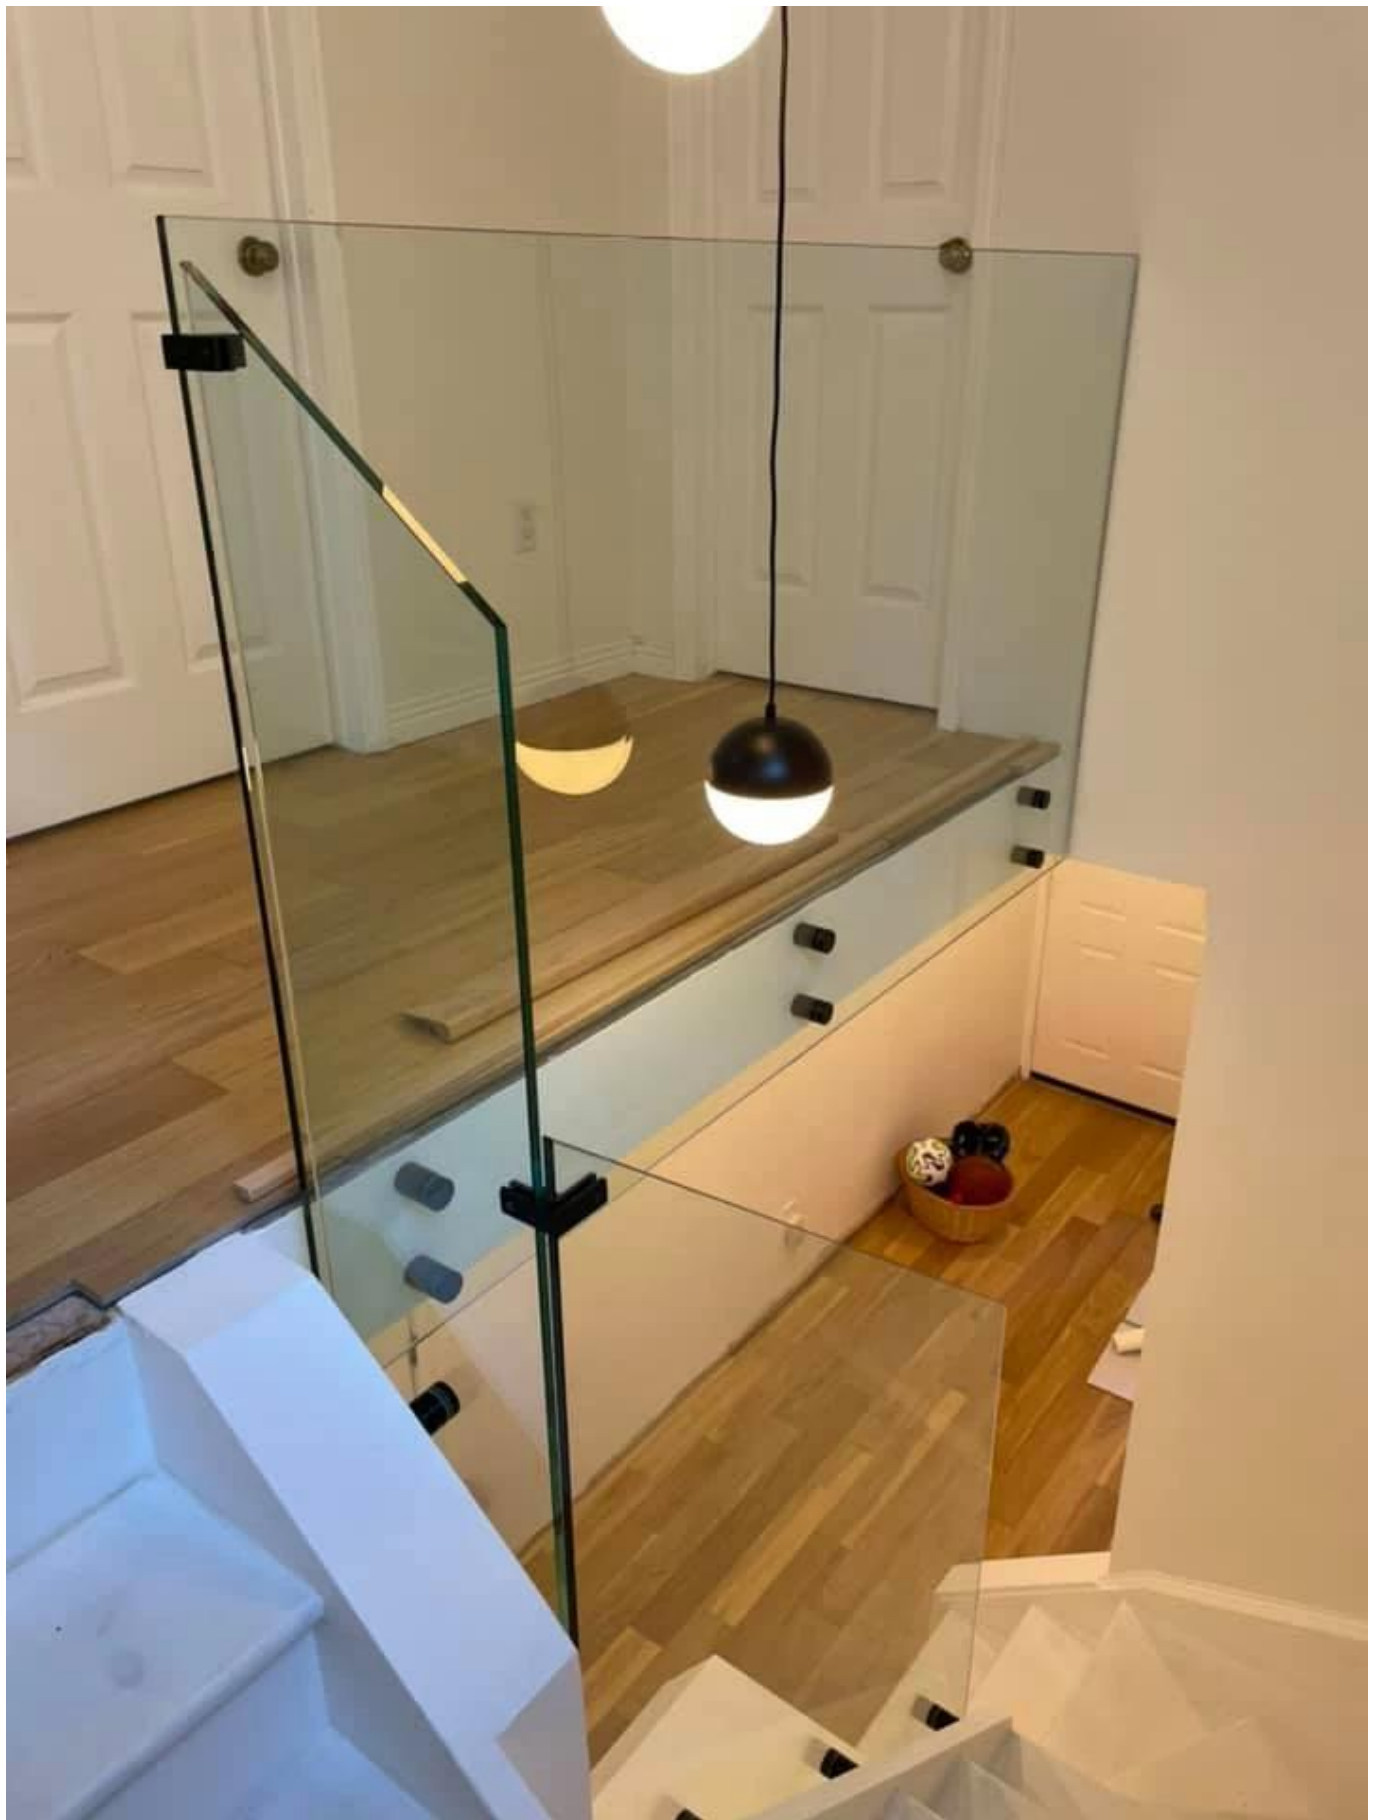

Good Quality Balustrade Glass Railing Indoor Outdoor Stainless Steel Handrail Glass Clamp Standoff Balcony Stair Railings

Primeiro nome	Good Quality Balustrade Glass Railing Indoor Outdoor Stainless Steel Handrail Glass Clamp Standoff Balcony Stair Railings
Model number:	SF-50
Diâmetro	50 mm
Productive process	CNC machining
Material	Stainless steel 304/316.
Tudo feito	Satin / mirror / black
Instalação	mounted glass wall
For thicknesses of glass	10-19mm
MOQ.	10 pcs per item

O Glass railing It is a security barrier that is becoming increasingly popular.

It is primarily a protective railing that protects its users from falling.

UMA **point fastening** Glass railing It has various applications:

glass safety barrier for the pool and patio

Glass balustrade Balcony

Glass scale Rake

safety guardrail for landing, or loft.

In addition to our **Glass railing on profiles**" range, Kebil also offers a series of glass railings adapted to their needs: Point, fastening Clamp-fixing, fixing side profile, framed on each side, messages, etc ...