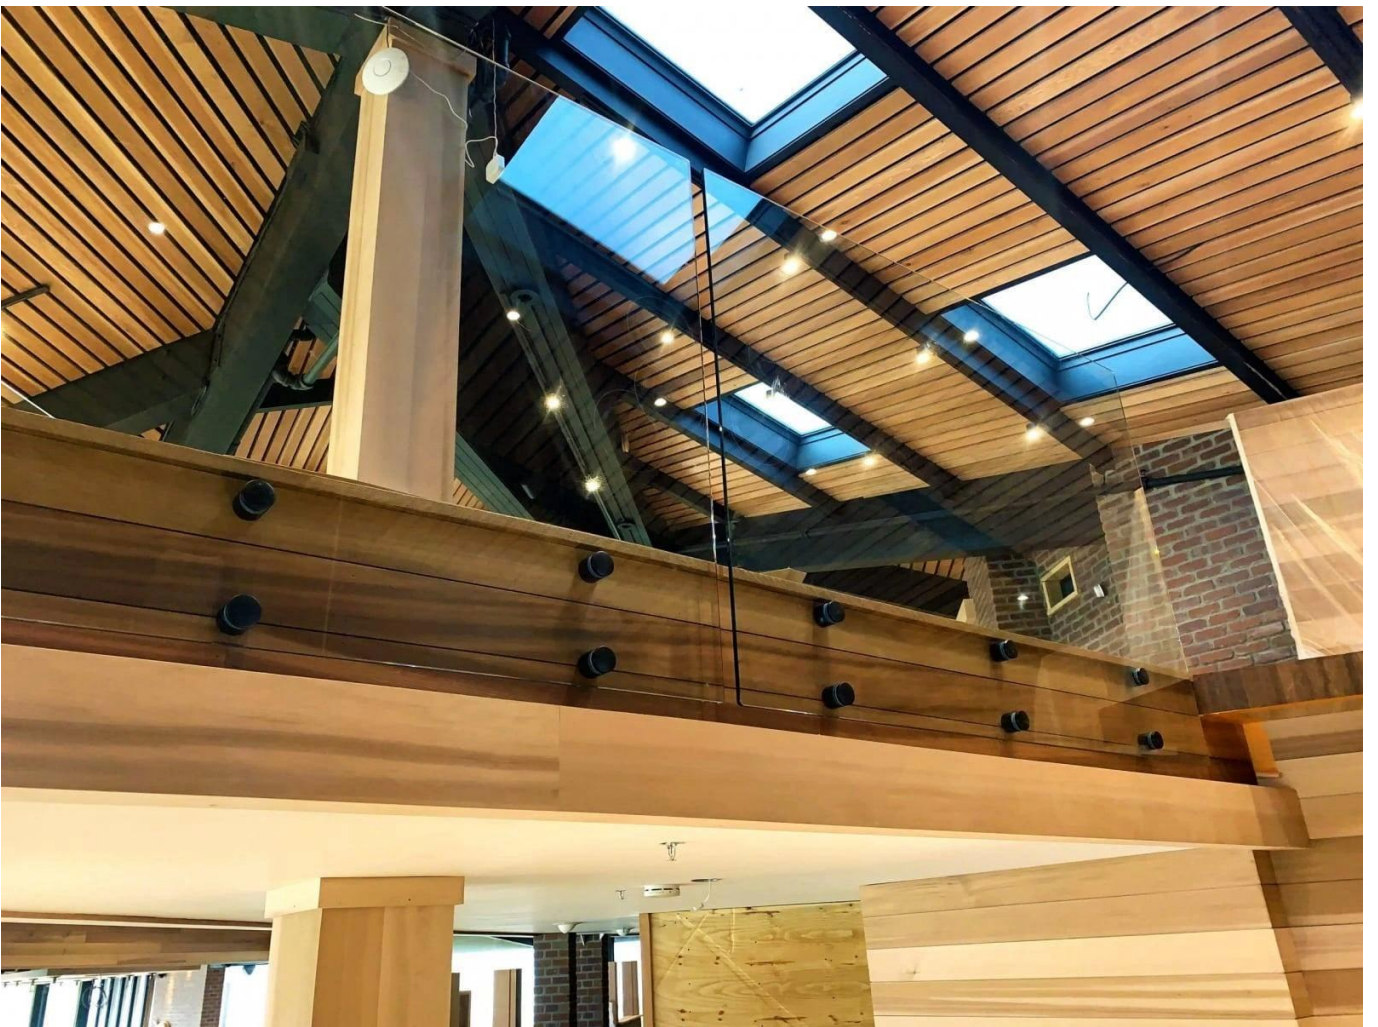

Good Quality Balustrade Glass Railing Indoor Outdoor Stainless Steel Handrail Glass Clamp Standoff Balcony Stair Railings

Primeiro nome	Good Quality Balustrade Glass Railing Indoor Outdoor Stainless Steel Handrail Glass Clamp Standoff Balcony Stair Railings
Model number:	SF-50
Diâmetro	50 mm
Productive process	CNC machining
Material	Stainless steel 304/316.
Tudo feito	Satin / mirror / black
Instalação	mounted glass wall
For thicknesses of glass	10-19mm
MOQ.	10 pcs per item

O Glass railing It is a security barrier that is becoming increasingly popular.

It is primarily a protective railing that protects its users from falling.

UMA **point fastening** Glass railing It has various applications:

glass safety barrier for the pool and patio

Glass balustrade Balcony

Glass scale Rake

safety guardrail for landing, or loft.

In addition to our **Glass railing on profiles**" range, Kebil also offers a series of glass railings adapted to their needs: Point, fastening Clamp-fixing, fixing side profile, framed on each side, messages, etc ...