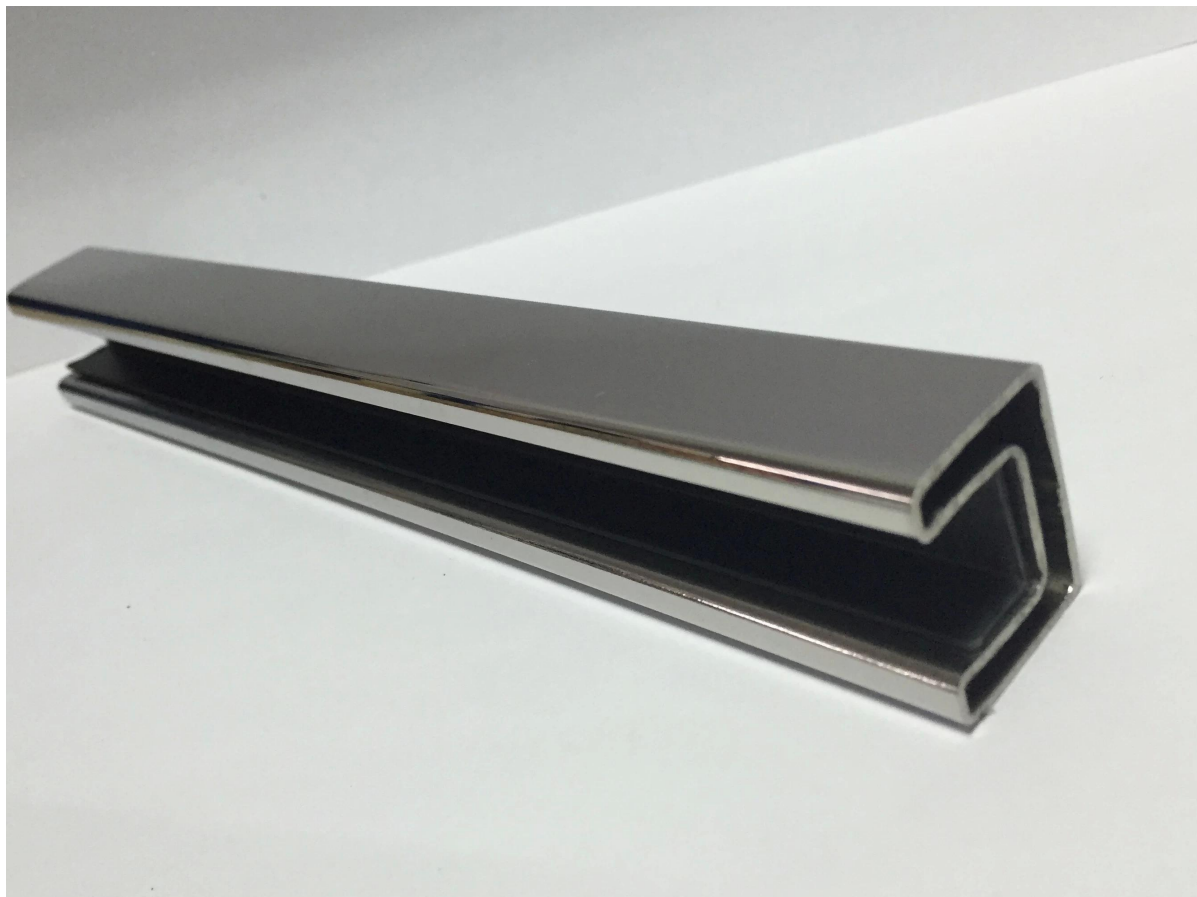

5. 20 x 25 x 1,2 mm, tubo de encaixe único de 14 x 14 mm:

5. Diâmetro 25,4 x 1,2 mm, tubo de encaixe único de 14 x 14 mm: