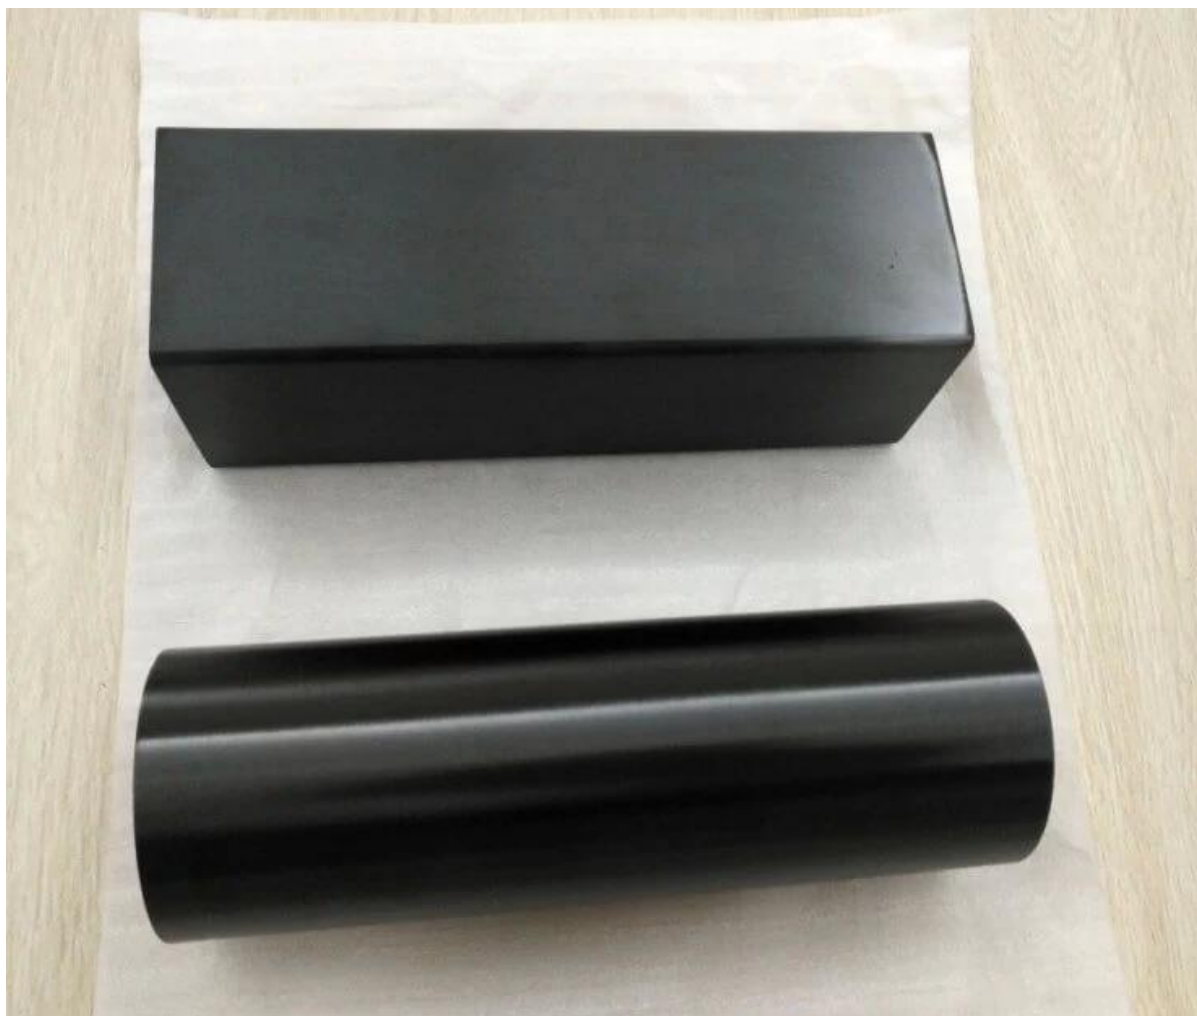

Revestimento a vácuo Matt Black Tubo de corrimão de aço inoxidável

Vários tipos Tubo de aço inoxidável disponível:

STAINLESS STEEL HANDRAIL TUBE

| Round tube |   |
|------------|---|
| Material   | Stainless steel 304L /316L                            |
| Finish     | Satin or mirror                                       |
| Sizes      | Ø 38.1 x 1.5 mm<br>Ø 42.4 x 1.5 mm<br>Ø 50.8 x 1.5 mm |

| Square tube |  |
|-------------|--|
| Material    | Stainless steel 304L /316L                               |
| Finish      | Satin or mirror  |
| Sizes       | 38 x 38 x 1.5 mm<br>40 x 40 x 1.5 mm<br>50 x 50 x 1.5 mm |

| Rectangular tube |                                      |
|------------------|--------------------------------------|
| Material         | Stainless steel 304L /316L           |
| Finish           | Satin or mirror                      |
| Sizes            | 50 x 10 x 1.5 mm<br>50 x 25 x 1.5 mm |

| Square slot tube |   |
|------------------|---|
| Material         | Stainless steel 304L /316L  |
| Finish           | Satin or mirror   |
| Sizes            | - 31.8x31.8x1.5 , 15x15 mm single slot<br>- 40x40x1.5 , 15x15 mm / 20x20mm single slot<br>- 50x25x1.5 , 15x15mm single /double slot |