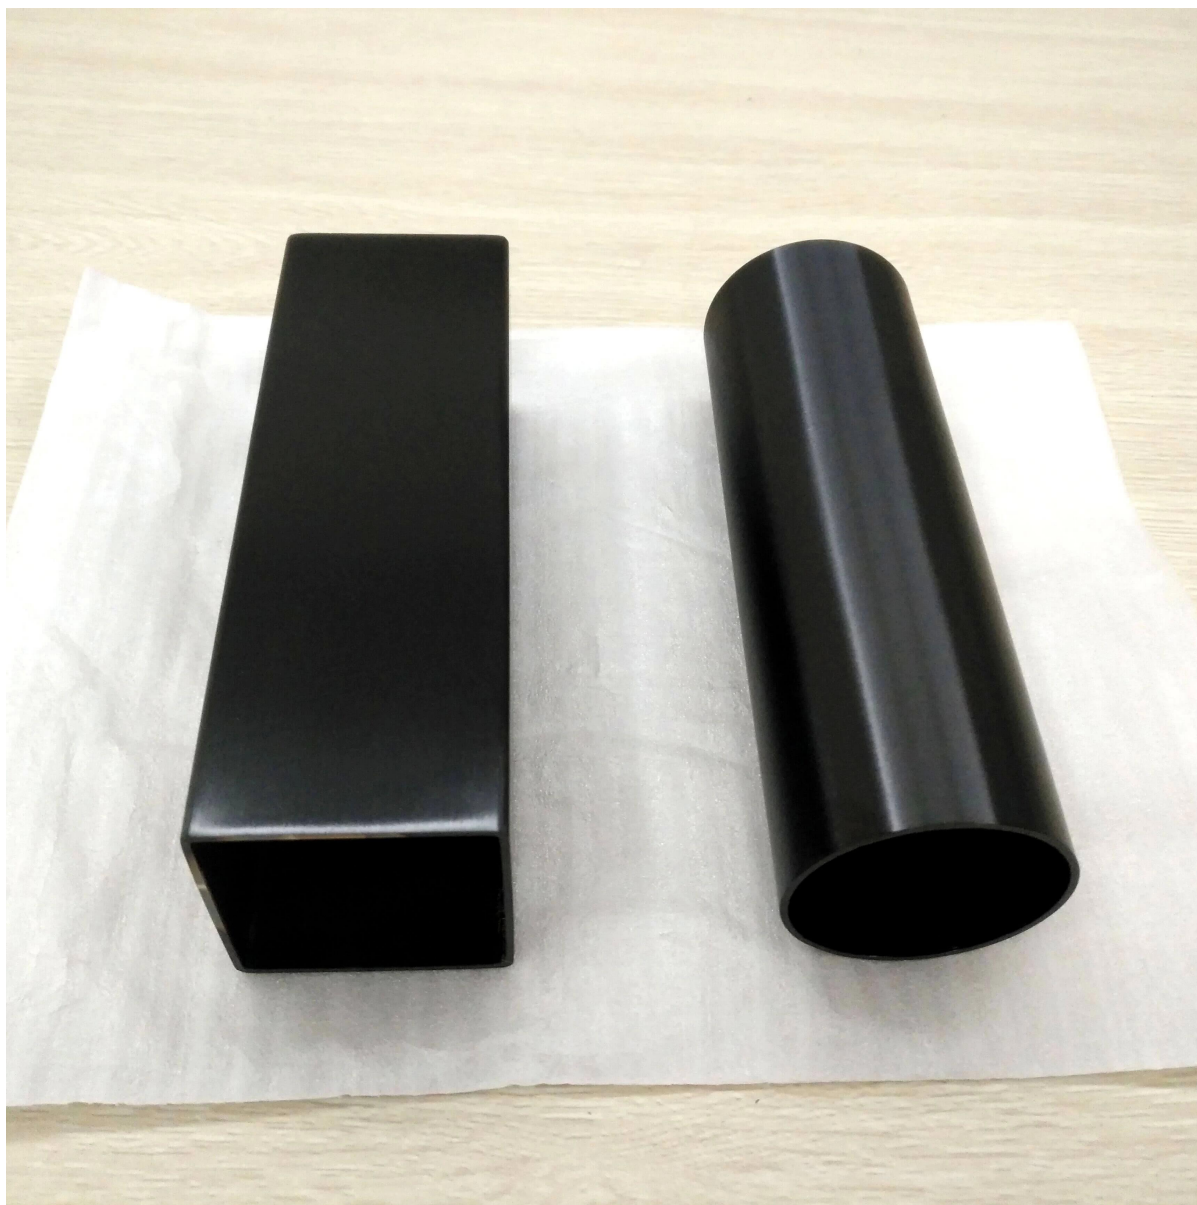

Revestimento a vácuo Matt Black Tubo de corrimão de aço inoxidável

Vários tipos Tubo de aço inoxidável disponível:

STAINLESS STEEL HANDRAIL TUBE

| Round tube |   |
|------------|---|
| Material   | Stainless steel 304L /316L                            |
| Finish     | Satin or mirror                                       |
| Sizes      | Ø 38.1 x 1.5 mm<br>Ø 42.4 x 1.5 mm<br>Ø 50.8 x 1.5 mm |

| Square tube |  |
|-------------|--|
| Material    | Stainless steel 304L /316L                               |
| Finish      | Satin or mirror  |
| Sizes       | 38 x 38 x 1.5 mm<br>40 x 40 x 1.5 mm<br>50 x 50 x 1.5 mm |

| Rectangular tube |                                      |
|------------------|--------------------------------------|
| Material         | Stainless steel 304L /316L           |
| Finish           | Satin or mirror                      |
| Sizes            | 50 x 10 x 1.5 mm<br>50 x 25 x 1.5 mm |

STAINLESS STEEL SLOT HANDRAIL TUBE

| Round slot tube |  |
|-----------------|--|
| Material        | Stainless steel 304L /316L   |
| Finish          | Satin or mirror  |
| Sizes           | Ø 38 x 1.5 , 15x15mm single slot<br>Ø 42x1.5 mm , 15x15mm / 24x24mm single slot<br>Ø 50.8x1.5 mm , 15x15mm single slot |