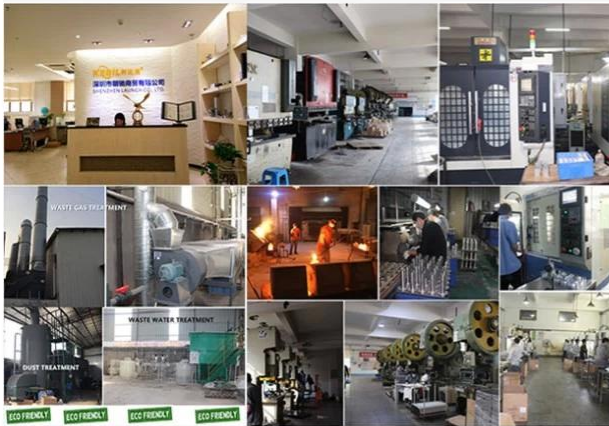

Certificação SGS Alibaba verificado ouro mais fornecedor e 12 anos de associação

WHY CHOOSE US

15 YEARS EXPERIENCE

We have been manufacturing railing hardware since 2004.

ONE STOP SERVICE

We provide integrated railing solutions. We manufacture. We deliver.

PROFESSIONAL R&D TEAM

We have engineering experts for developing new products.

TOP QUALITY & GOOD PRICE

We are strict on quality control as well as cost evaluation.

ABOUT US

Shenzhen Launch Co., Ltd was established in 2004, located at Nanshan District, Shenzhen, and one hour by car from Hongkong International Airport. Our main products are high-grade building materials including stainless steel balustrade post, staircase handrail, balcony guardrail, swimming pool fence and other high-grade building materials. All the products are designed strictly according to the high-end market requirements. We have our own factory in Tangxia Town, Dongguan, with more than 50 sets of various precision equipments, such as CNC lathe, milling machine, punching machine, pipe cutter, argon welder, drilling machine, polisher, etc. which can provide customers with complete product processing services.

COMPANY INTRODUCTION

Verification Type: Supplier Assessment Onsite Check

Country / Region:
Guangdong, China ✓

Year Established:
2004 ✓

Main Products:
CNC Machining Parts, Stamping Pa... ✓

Main Markets:
North America, Oceania, Mid East... ✓