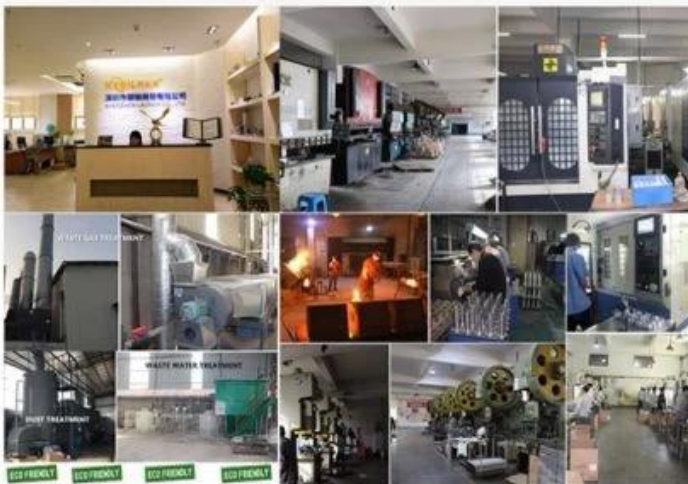

## ABOUT US

Shenzhen Launch Co., Ltd was established in 2004, located at Nanshan District, Shenzhen, and one hour by car from Hongkong International Airport. Our main products are high-grade building materials including stainless steel balustrade post, staircase handrail, balcony guardrail, swimming pool fence and other high-grade building materials. All the products are designed strictly according to the high-end market requirements. We have our own factory in Tangxia Town, Dongguan, with more than 50 sets of various precision equipments, such as CNC lathe, milling machine, punching machine, pipe cutter, argon welder, drilling machine, polisher, etc. which can provide customers with complete product processing services.