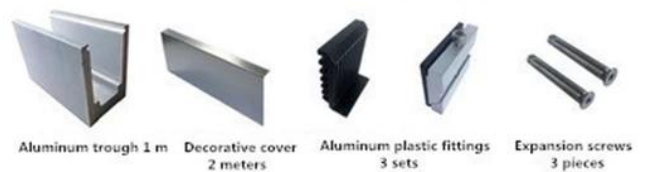

### LCH-C01

12 mm to 13.14 mm tempered glass

1 m aluminium groove contains the following accessories (excluding glass)

### LCH-C02

12 mm to 13.14 mm tempered glass

1 m aluminium groove contains the following accessories (excluding glass)

## LCH-D01 / A02: sem / com revestimento para uso com vidro de 12 mm a 13,14 mm

LCH-D01

12 mm to 13.14 mm tempered glass

1 m aluminium groove contains the following accessories (excluding glass)

Aluminum trough 1 m