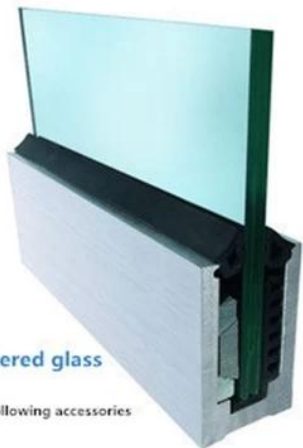

### LCH-B01

16 mm to 17.52 mm tempered glass

1 m aluminium groove contains the following accessories (excluding glass)

### LCH-B02

16 mm to 17.52 mm tempered glass

1 m aluminium groove contains the following accessories (excluding glass)

## LCH-C01 / A02: sem / com revestimento para uso com vidro de 12 mm a 13,14 mm

### LCH-C01

12 mm to 13.14 mm tempered glass

1 m aluminium groove contains the following accessories (excluding glass)