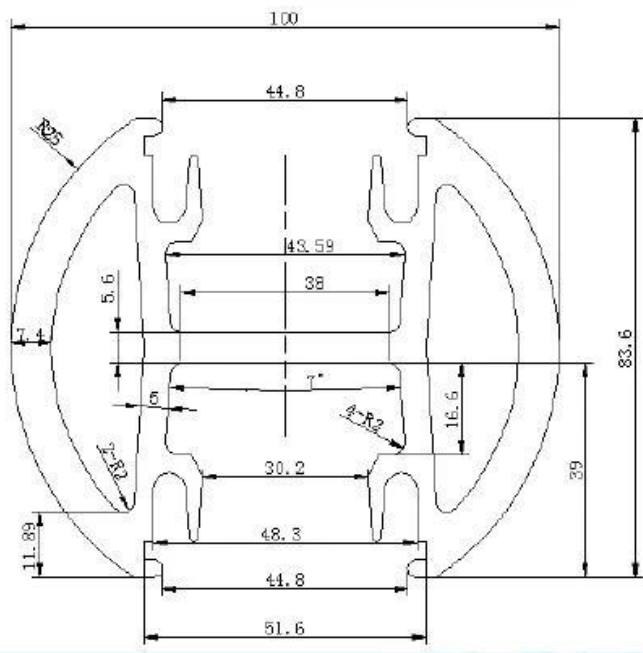

**Aluminum railing post**  
 --Round 2 way post

**Material : aluminum 6065**  
**Heat treatment :T6**  
**Surface : MILL**  
**Length : 1265mm**  
details: with 150mm snap insert in at one end, a plastic seat, a post base, cap on the top and cover ring for post base.

**Aluminum railing post**  
 --Round 135 degree post

**Material : aluminum 6065**  
**Heat treatment :T6**  
**Surface : MILL**  
**Length : 1265mm**  
details: with 150mm snap insert in at one end, a plastic seat, a post base, cap on the top and cover ring for post base.