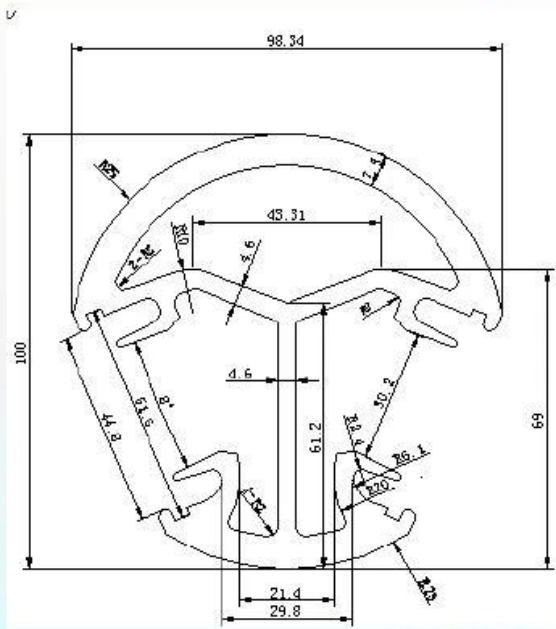

**Aluminum railing post**  
 --Round 2 way post

**Material : aluminum 6065**  
**Heat treatment :T6**  
**Surface : MILL**  
**Length : 1265mm**  
details: with 150mm snap insert in at one end, a plastic seat, a post base, cap on the top and cover ring for post base.

**Aluminum railing post**  
 --Round 135 degree post

**Material : aluminum 6065**  
**Heat treatment :T6**  
**Surface : MILL**  
**Length : 1265mm**  
details: with 150mm snap insert in at one end, a plastic seat, a post base, cap on the top and cover ring for post base.