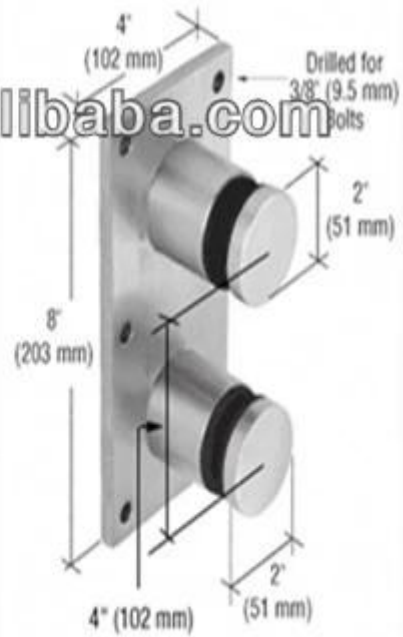

SF-30

Model no. : SF-50 T	
Material	Stainless steel 304/ 316
Finish	Satin / mirror polished
Size	50*10mm cap, 50*30 mm body, silicon rubber gasket included
Mounting plate size	200*100*10mm

SF-50

## Standoff Bracket

Item: glass rail standoff

Item no.: SF

Material: stainless steel 304 or 316

Finish : satin / mirror polished

launch-china.en.alibaba.com

Trilho superior para corrimão de vidro sem moldura  
[china 12 milímetros temperado balastrada de vidro com torneira de vidro na parte inferior e fenda trilho na parte superior para varanda](#)

## Round top rail

For 12mm glass

Material	Stainless steel 316/316L
Finish	Mirror or satin
Dimension	Dia 25.4mm , groove 14*14 mm , 5.8 meter per length

## Square top rail

For 12mm glass

Material	Stainless steel 316/316L
Finish	Mirror or satin
Dimension	25*21mm , groove 14*14 mm , 5.8 meter per length