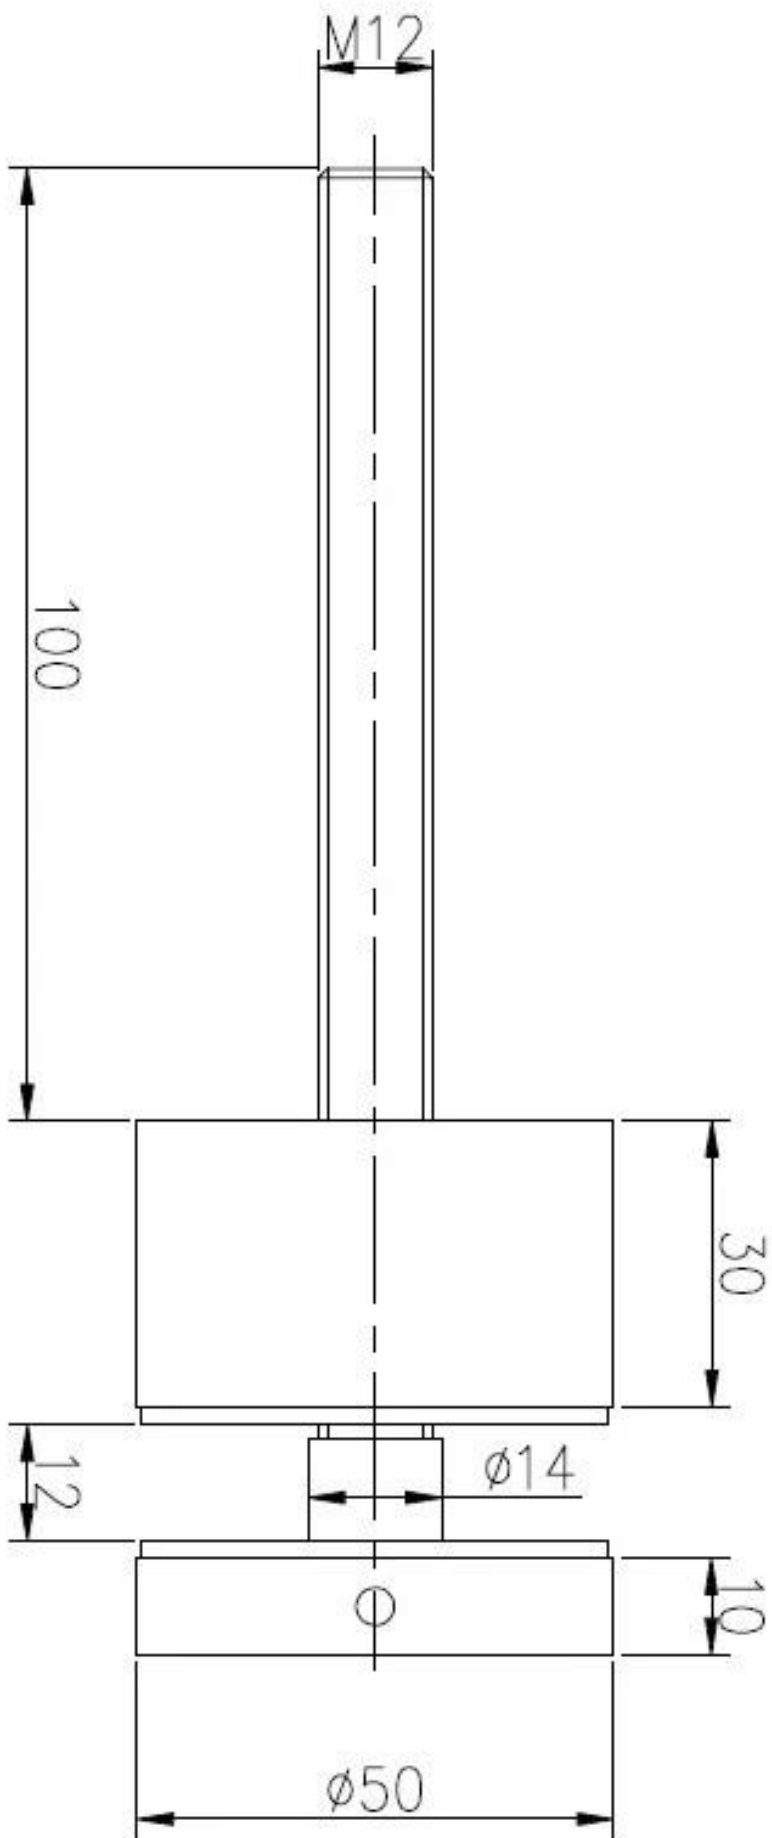

SF-30

Model no. : SF-30	
Material	Stainless steel 304/ 316
Finish	Satin / mirror polished
Size	30*10mm cap, 30*25mm body , M8* 100 bolt , silicon rubber gasket included

SF-50

Model no. : SF-50	
Material	Stainless steel 304/ 316
Finish	Satin / mirror polished
Size	50*10mm cap, 50*30 mm body , M12*120 bolt , silicon rubber gasket included

SF-30

Model no. : SF-50 T	
Material	Stainless steel 304/ 316
Finish	Satin / mirror polished
Size	50*10mm cap, 50*30 mm body, silicon rubber gasket included
Mounting plate size	200*100*10mm

SF-50

## Round top rail

For 12mm glass

Material	Stainless steel 316/316L
Finish	Mirror or satin
Dimension	Dia 25.4mm , groove 14*14 mm , 5.8 meter per length

## Square top rail

For 12mm glass

Material	Stainless steel 316/316L
Finish	Mirror or satin
Dimension	25*21mm , groove 14*14 mm , 5.8 meter per length