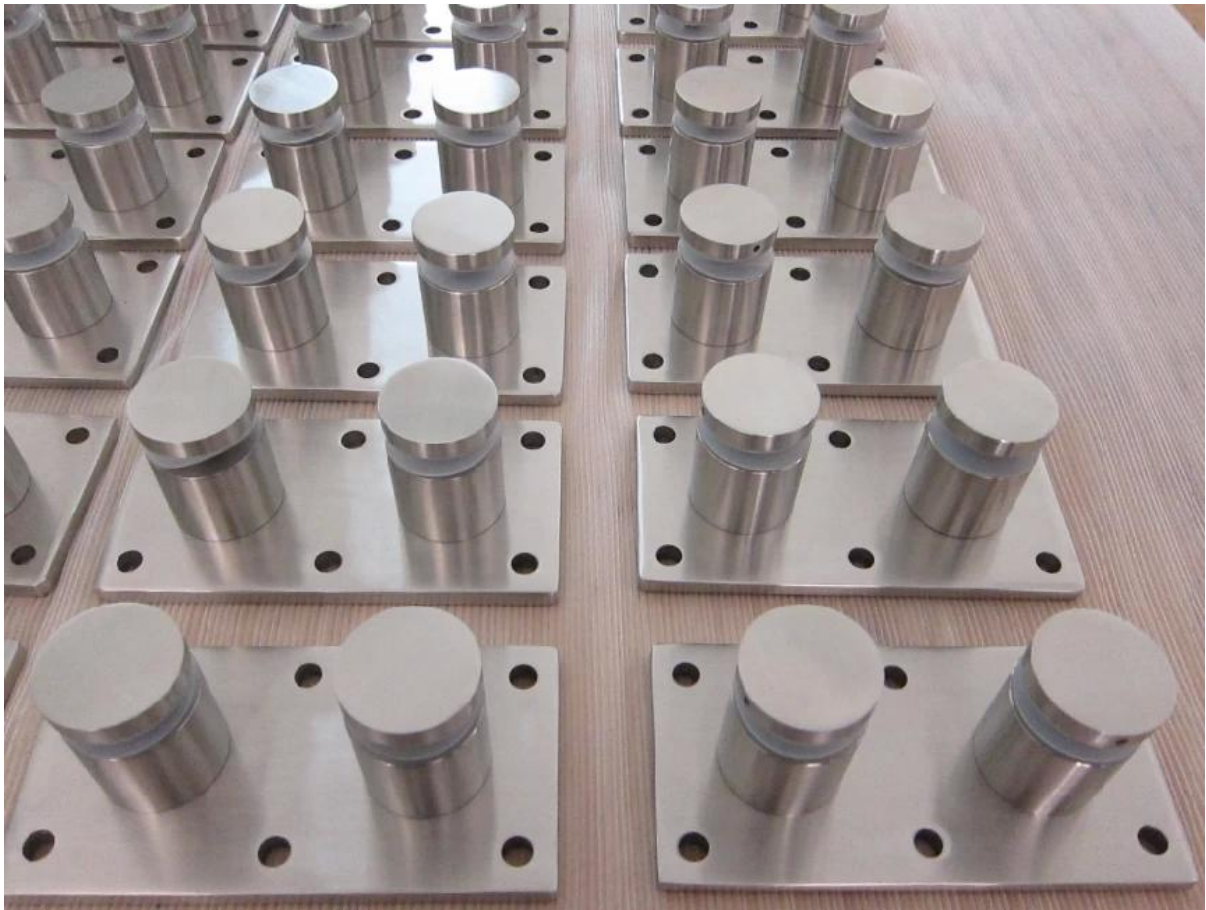

SF-30

Model no. : SF-50 T	
Material	Stainless steel 304/ 316
Finish	Satin / mirror polished
Size	50*10mm cap, 50*30 mm body, silicon rubber gasket included
Mounting plate size	200*100*10mm

SF-50

## Standoff Bracket

Item: glass rail standoff

Item no.: SF

Material: stainless steel 304 or 316

Finish : satin / mirror polished

launch-china.en.alibaba.com

Trilho superior para corrimão de vidro sem moldura  
[china 12 milímetros temperado balastrada de vidro com torneira de vidro na parte inferior e fenda trilho na parte superior para varanda](#)

## Round top rail

For 12mm glass

Material	Stainless steel 316/316L
Finish	Mirror or satin
Dimension	Dia 25.4mm , groove 14*14 mm , 5.8 meter per length

## Square top rail

For 12mm glass

Material	Stainless steel 316/316L
Finish	Mirror or satin
Dimension	25*21mm , groove 14*14 mm , 5.8 meter per length