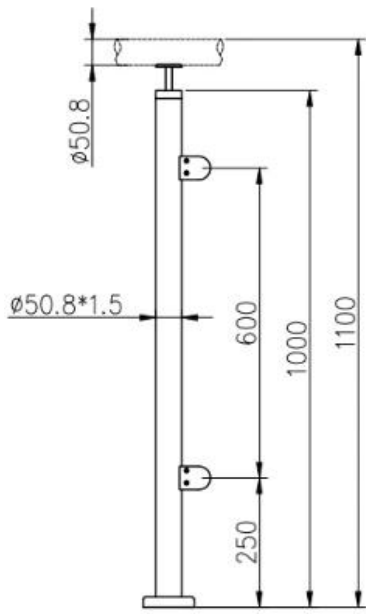

Poste de balaustrada de aço inoxidável para sistemas de trilhos de vidro de gradeamento de varanda / escada

1	Material e Acabamento	304/316 de aço inoxidável; Acabamento acetinado ou espelhado
2	Altura	1000 MM / tamanho personalizado
3	Stanchion Post	Tubo D50.8 * 1.5 (mm); Suporte de trilho superior ajustável de 4 vias; Braçadeira de vidro quadrada ou redonda.
4	Trilho superior	Tubo Oco D50.8 * 1.5 (mm)
5	Grade de segurança	Painel de vidro transparente temperado de 10mm / 12mm
6	Uso e Localização	Balaustrada, Balaustrada, Corrimão, Cerca, Corrimão, Corrimãos; Varanda, ponte, deck, jardim, pátio, piscina, varanda, escada, terraço
7	Instalação	Montado na parte superior / lateral

LCH-106

LCH-107

LCH-108

Instalação:

Glass Clamp Installation Guide

Mark and centre punch desired location of blind rivet nut location.

Drill centre punched hole in tube to suit blind rivet nut.

Insert blind rivet nut into tube and fasten with blind rivet tool.

Check installed blind rivet nut is secure and ready for install.

Align half glass clamp with blind rivet nut inline position. Screw in button head cap screw into thread and tighten with hex key.

Select appropriate rubber gasket to suit glass panel thickness. Install rubber gasket into both sides of glass clamp. (Note rubber gasket marked with sizes).

If heavier clamping load is required please use supplied glass clamp pin, during the install process. Note glass panels will require drilling in order to fit glass clamp pins.

Fit glass panel into position, install second half of glass clamp secure with provided hex screws.