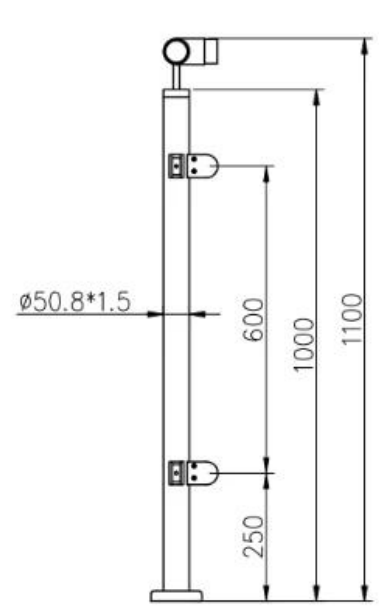

Poste de balaustrada de aço inoxidável para sistemas de trilhos de vidro de gradeamento de varanda / escada

1	Material e Acabamento	304/316 de aço inoxidável; Acabamento acetinado ou espelhado
2	Altura	1000 MM / tamanho personalizado
3	Stanchion Post	Tubo D50.8 * 1.5 (mm); Suporte de trilho superior ajustável de 4 vias; Braçadeira de vidro quadrada ou redonda.
4	Trilho superior	Tubo Oco D50.8 * 1.5 (mm)
5	Grade de segurança	Painel de vidro transparente temperado de 10mm / 12mm
6	Uso e Localização	Balaustrada, Balaustrada, Corrimão, Cerca, Corrimão, Corrimãos; Varanda, ponte, deck, jardim, pátio, piscina, varanda, escada, terraço
7	Instalação	Montado na parte superior / lateral

LCH-106

LCH-107

LCH-108

Instalação:

Glass Clamp Installation Guide

Mark and centre punch desired location of blind rivet nut location.

Drill centre punched hole in tube to suit blind rivet nut.

Insert blind rivet nut into tube and fasten with blind rivet tool.

Check installed blind rivet nut is secure and ready for install.

Align half glass clamp with blind rivet nut inline position. Screw in button head cap screw into thread and tighten with hex key.

Select appropriate rubber gasket to suit glass panel thickness. Install rubber gasket into both sides of glass clamp. (Note rubber gasket marked with sizes).

If heavier clamping load is required please use supplied glass clamp pin, during the install process. Note glass panels will require drilling in order to fit glass clamp pins.

Fit glass panel into position, install second half of glass clamp secure with provided hex screws.