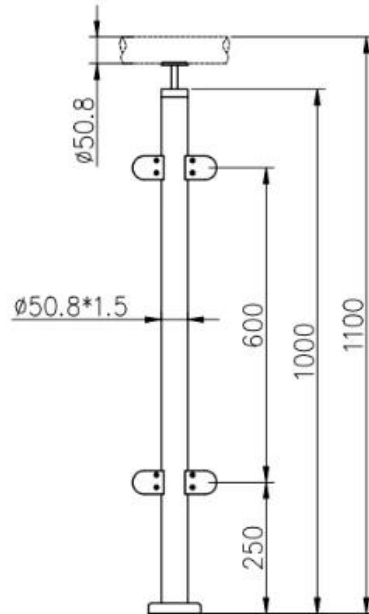

Poste de balaustrada de aço inoxidável para sistemas de trilhos de vidro de gradeamento de varanda / escada

1	Material e Acabamento	304/316 de aço inoxidável; Acabamento acetinado ou espelhado
2	Altura	1000 MM / tamanho personalizado
3	Stanchion Post	Tubo D50.8 * 1.5 (mm); Suporte de trilho superior ajustável de 4 vias; Braçadeira de vidro quadrada ou redonda.
4	Trilho superior	Tubo Oco D50.8 * 1.5 (mm)
5	Grade de segurança	Painel de vidro transparente temperado de 10mm / 12mm
6	Uso e Localização	Balaustrada, Balaustrada, Corrimão, Cerca, Corrimão, Corrimãos; Varanda, ponte, deck, jardim, pátio, piscina, varanda, escada, terraço
7	Instalação	Montado na parte superior / lateral

LCH-106

LCH-107

LCH-108

Instalação:

Glass Clamp Installation Guide

Mark and centre punch desired location of blind rivet nut location.

Drill centre punched hole in tube to suit blind rivet nut.

Insert blind rivet nut into tube and fasten with blind rivet tool.

Check installed blind rivet nut is secure and ready for install.

Align half glass clamp with blind rivet nut inline position. Screw in button head cap screw into thread and tighten with hex key.

Select appropriate rubber gasket to suit glass panel thickness. Install rubber gasket into both sides of glass clamp. (Note rubber gasket marked with sizes).

If heavier clamping load is required please use supplied glass clamp pin, during the install process. Note glass panels will require drilling in order to fit glass clamp pins.

Fit glass panel into position, install second half of glass clamp secure with provided hex screws.