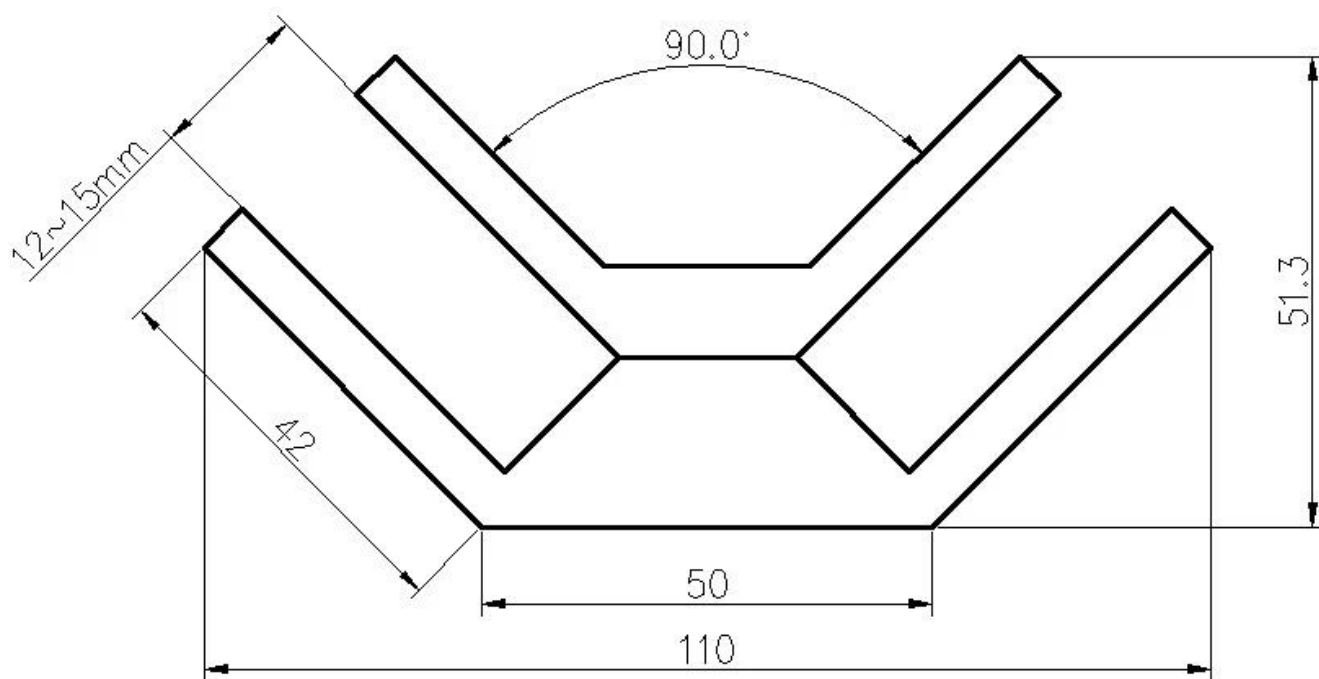

Aço inoxidável trilhos de vidro sem moldura de 90 graus grampos de vidro clips de vidro

Imagens do produto:

Acabamento diferente

TécnicoDesenho

Produções:

Projeto foto:

KEBIL 科比奥®

Mais grampos de vidro:

BC-80x35

- Square 80x35mm clamps
- To hold **180°** glass panels
- For 8-12mm glass

CB-90

- Corner glass clamp
- To hold **90°** glass panels
- For 8-12mm glass

BC-60

- Round $\phi 60$ mm clamps
- To hold **180°** glass panels
- For 8-12mm glass

PV-90

- Corner glass clamp
- To hold **90°** glass panels
- For 12-15mm glass

CB-180

- **Glass to wall** clamps
- For 8-12mm glass

PV-135

- Corner glass clamp
- To hold **135°** glass panels
- For 8-12mm glass

Drawing	Picture	Ref.	A	B	C	D	E
		G108	55	55	30	11	0
		G108R	58	55	30	11	R25.4
		G101	51	41	25	11	0
		G101R	55	41	25	11	R21.5/R25.4
		G102	44	44	25	11	0
		G102R	48	44	25	11	R21.5/R25.4
		G103	50	40	22	8	0
		G104	50	40	26	12	0
		G105	54	45	28	14	0
		G107	63	45	28	14	0
		G103R	52	40	22	8	R21.5
		G104R	52	40	26	12	R21.5
		G105R	58	45	28	14	R21.5/R25.4
		G107R	66	45	28	14	R21.5/R25.4
		G106	50	40	25	12	0
		G106R	52	40	25	12	R21.5/R25.4