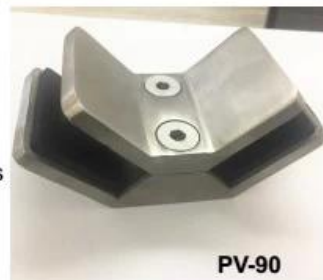

Braçadeira de vidro de aço inoxidável G105 com parte traseira plana para poste / poste quadrado ou fixação de parede

produtosdescrição:

Modelo: G105

Material: AISI 304 / AISI 316 / AISI 316L

Acabamento: cetim / espelho / eletrodepositado preto / revestimento em pó preto ou branco

Insert blind rivet nut into tube and fasten with blind rivet tool.

Check installed blind rivet nut is secure and ready for install.

Align half glass clamp with blind rivet nut inline position. Screw in button head cap screw into thread and tighten with hex key.

Fit glass panel into position, install second half of glass clamp secure with provided hex screws.

Tighten glass clamps with hex key, and check glass panel are secure with no movement.

Outros designs de pinças de vidro:

BC-80x35

- Square 80x35mm clamps
- To hold 180° glass panels
- For 8-12mm glass

CB-90

- Corner glass clamp
- To hold 90° glass panels
- For 8-12mm glass

BC-60

- Round $\phi 60$ mm clamps
- To hold 180° glass panels
- For 8-12mm glass