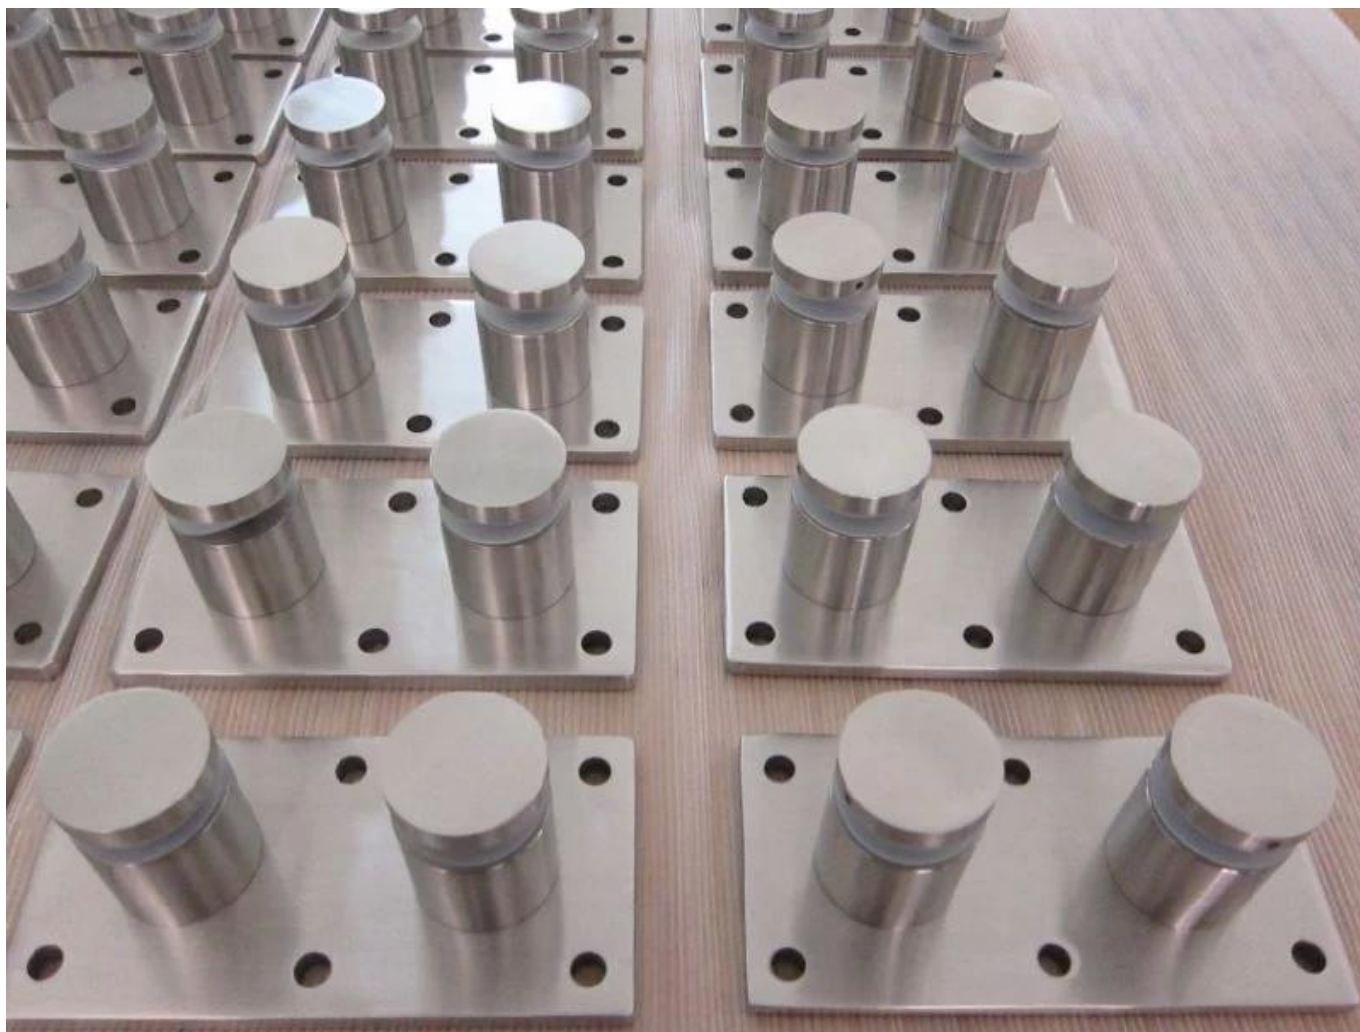

Fotos de embalagem