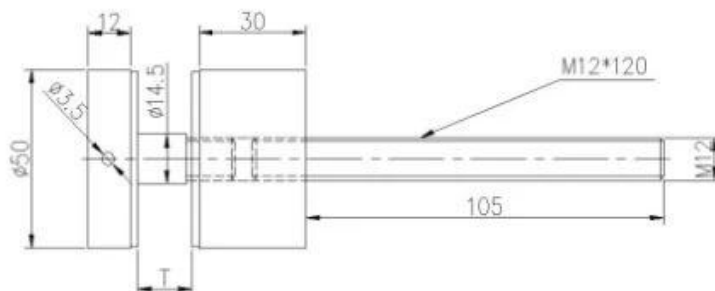

Especificações do produto

| | |
|--------------------------|------------------------------------|
| Nome do Produto | Impulso de vidro de aço inoxidável |
| Material | 304SS / 316SS |
| Acabamento de superfície | Cetim / Espelho / Outros |
| Tamanho do corpo | Dia.50 * 30mm / 50 * 50mm |
| Tamanho da tampa | Dia.50 * 12mm |
| Tamanho do parafuso | M12 * 72 / M12 * 100mm |

Mostra de Produto

TécnicoDesenhando

Glass standoff connect with wood

Glass standoff connect with concrete

Outras especificações de afastamento

STAND OFF

| Part No. | Material | Finish | Body | Bolt size |
|---|--|---|--|---|
| <ul style="list-style-type: none"> ▪ SF-30 ▪ SF-40 ▪ SF-50 ▪ SF-50A | <ul style="list-style-type: none"> ▪ AISI 304 ▪ AISI 316 | <ul style="list-style-type: none"> ▪ Satin ▪ Mirror | <ul style="list-style-type: none"> ▪ 30x10; 30x25mm ▪ 40x10; 40x30mm ▪ 50x12; 50x30mm ▪ 50x12; 50x50mm ▪ silicon rubber gasket included | <ul style="list-style-type: none"> ▪ M10x120 bolt ▪ M10x72 wood screw ▪ M8x100 bolt ▪ M8 x72 wood screw |

| Part No. | Material | Finish | Body | Bolt size |
|--|--|---|---|---|
| <ul style="list-style-type: none"> ▪ SF-38Z | <ul style="list-style-type: none"> ▪ AISI 304 ▪ AISI 316 | <ul style="list-style-type: none"> ▪ Satin ▪ Mirror | <ul style="list-style-type: none"> ▪ hollow type ▪ 38x7,5;38x38mm ▪ silicon rubber gasket included | <ul style="list-style-type: none"> ▪ M8x70 hexagonal screw |

| Part No. | Material | Finish | Body | Mounting plate size |
|--|--|---|---|--|
| <ul style="list-style-type: none"> ▪ SF-50T | <ul style="list-style-type: none"> ▪ AISI 304 ▪ AISI 316 | <ul style="list-style-type: none"> ▪ Satin ▪ Mirror | <ul style="list-style-type: none"> ▪ 50x10;50x30mm ▪ silicon rubber gasket included | <ul style="list-style-type: none"> ▪ 200x100x10mm |