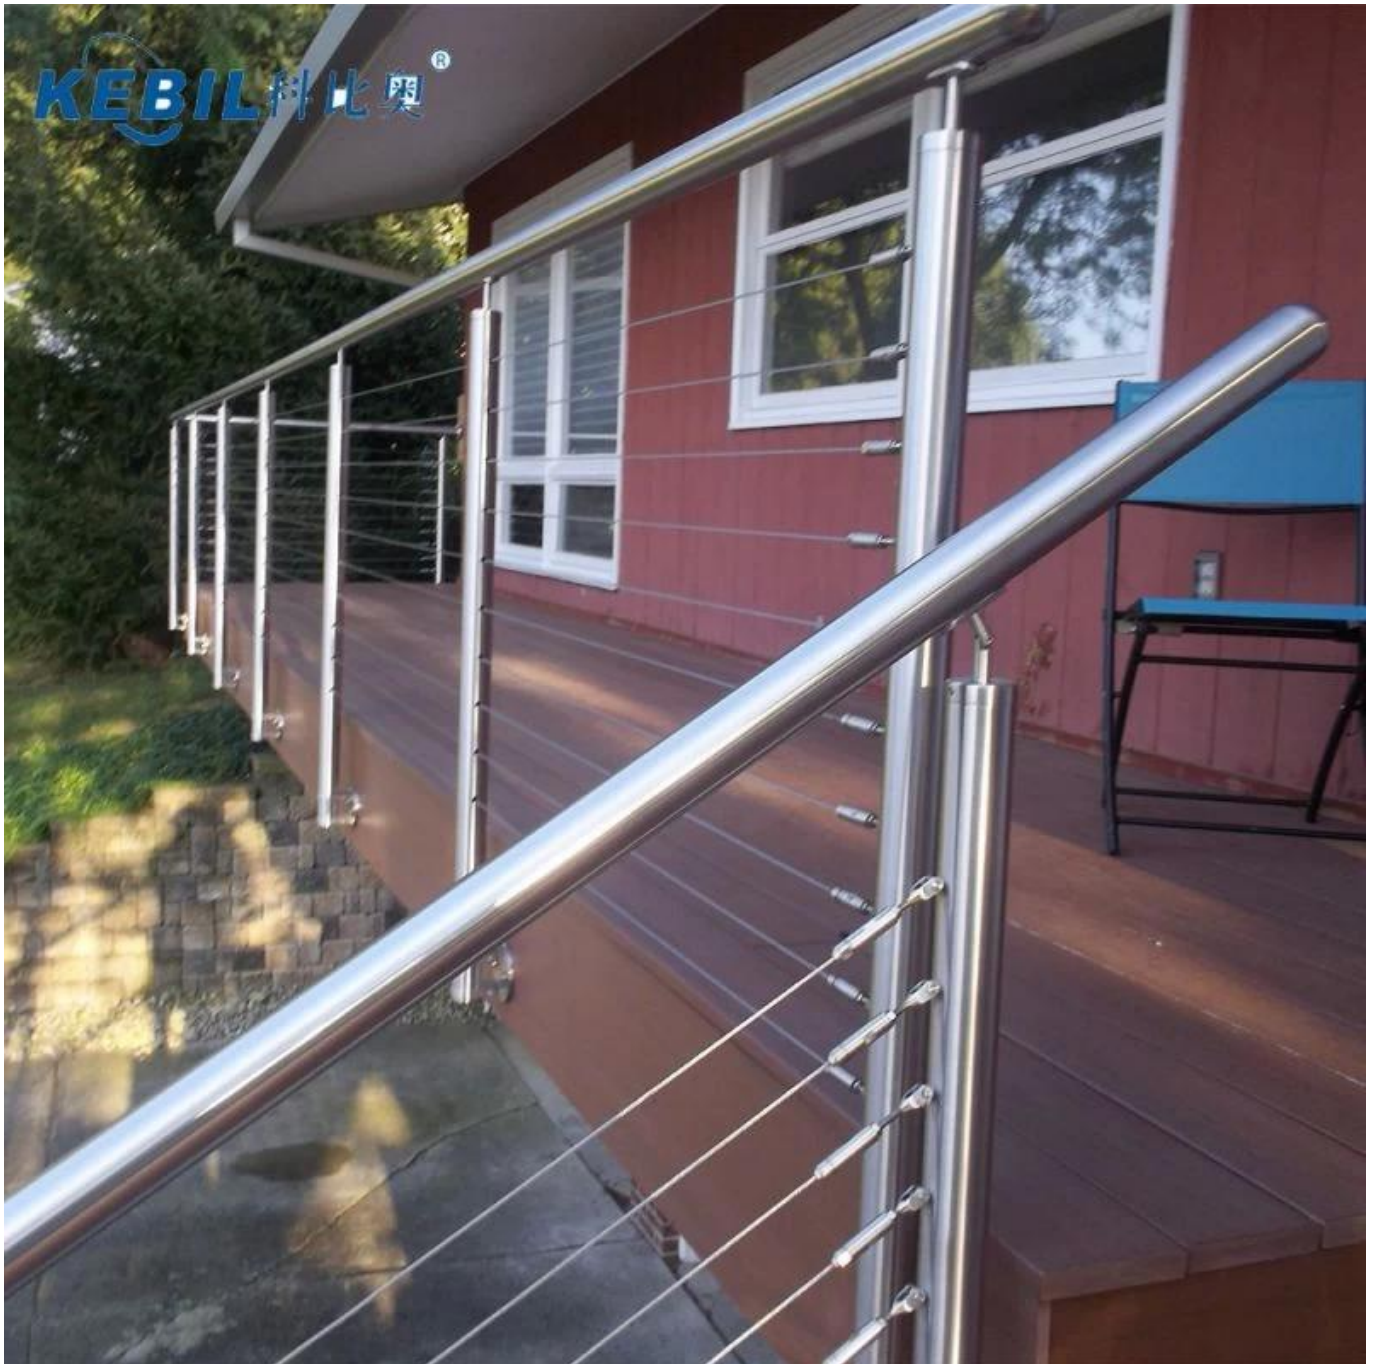

Se você tiver alguma dúvida, não hesite em contactar-me.

Frank Fang

Telefone / WhatsApp / Wechat: +8615906261741

Email: sales02@launch-china.cn