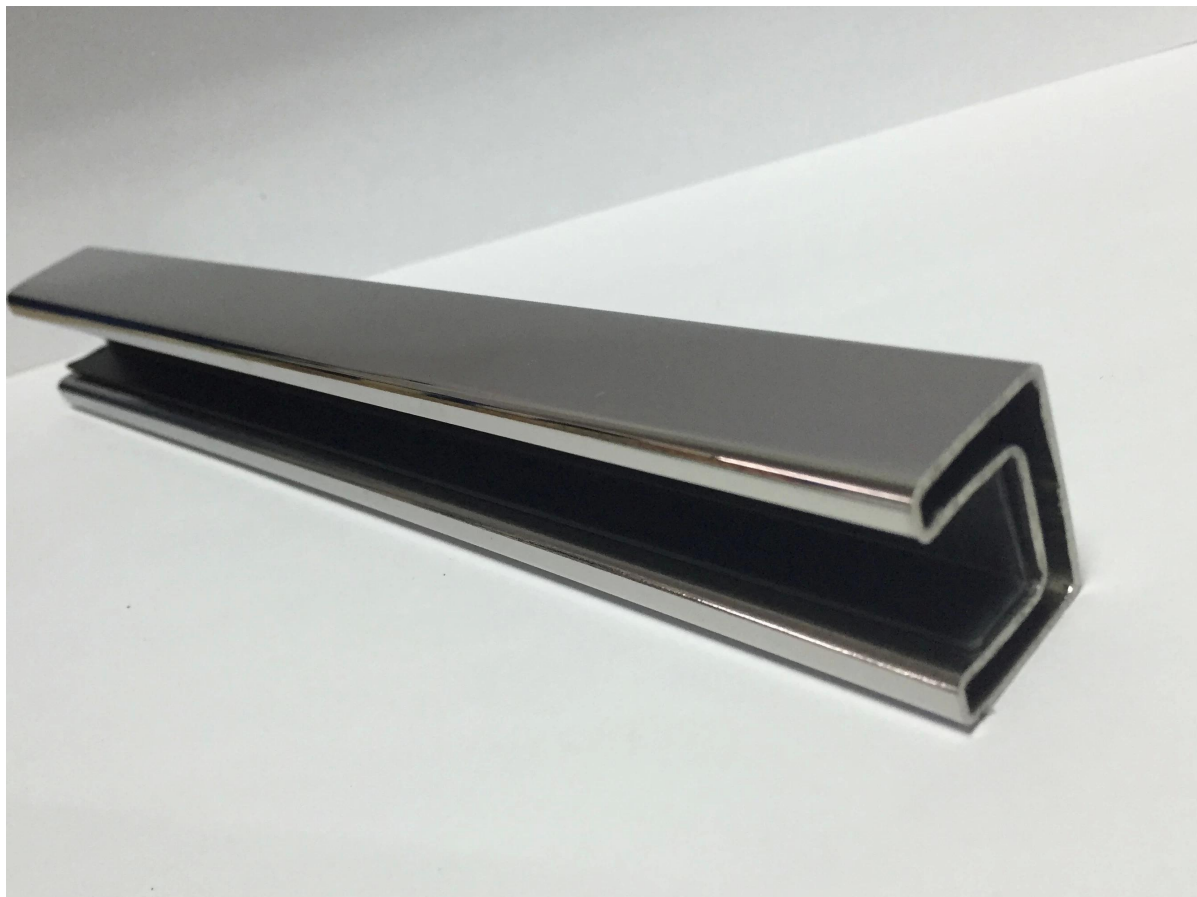

5. 20 x 25 x 1,2 mm, tubo de encaixe único de 14 x 14 mm: