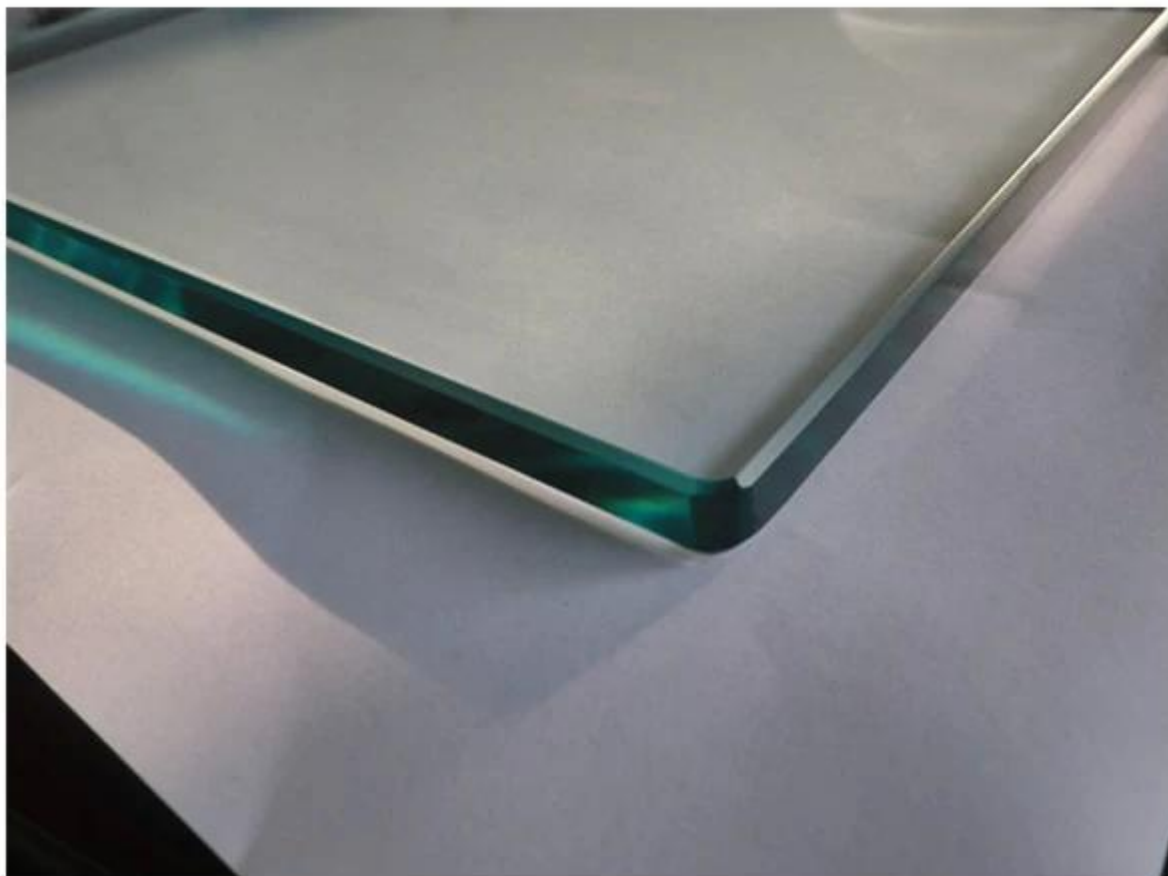

balaustrada de vidro em aço inox com vidro impasse

10-19mm Temepred trilhos de vidro com hardware & nbsp impasse; faz todas as atividades ao redor da varanda, escada, piscina esgrima visível.

painel de vidro temperado com borda polida

especificação para impasse vidro

product name	glass balustrade standoff
type1	glass standoff for concrete
type2	glass standoff for wood
material	SS316/304 grade
finish	brushed and mirror
glass thickness	10-19mm
application	stair,balcony and pool fence
techonology	CNC machining
net weight	about 06kg
dimension	main body:50*30mm;cap:50*10mm with M12*120 bolt
MOQ	1pc
country	China
delivery method	by air,by DHL,UPS,FedEx,by sea