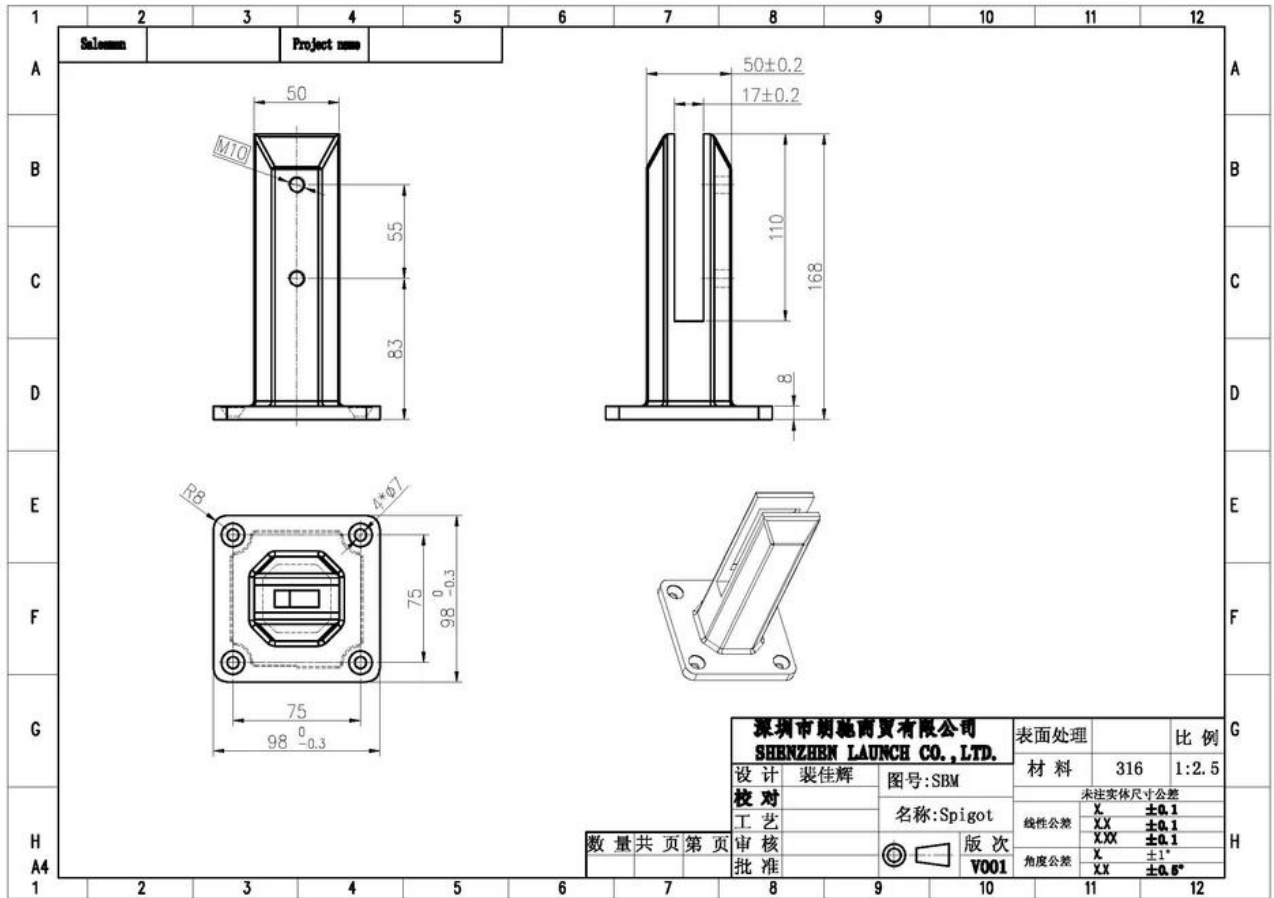

base plate spigot for frameless pool fence

SBM: square base plate spigot

RBM: round base plate spigot