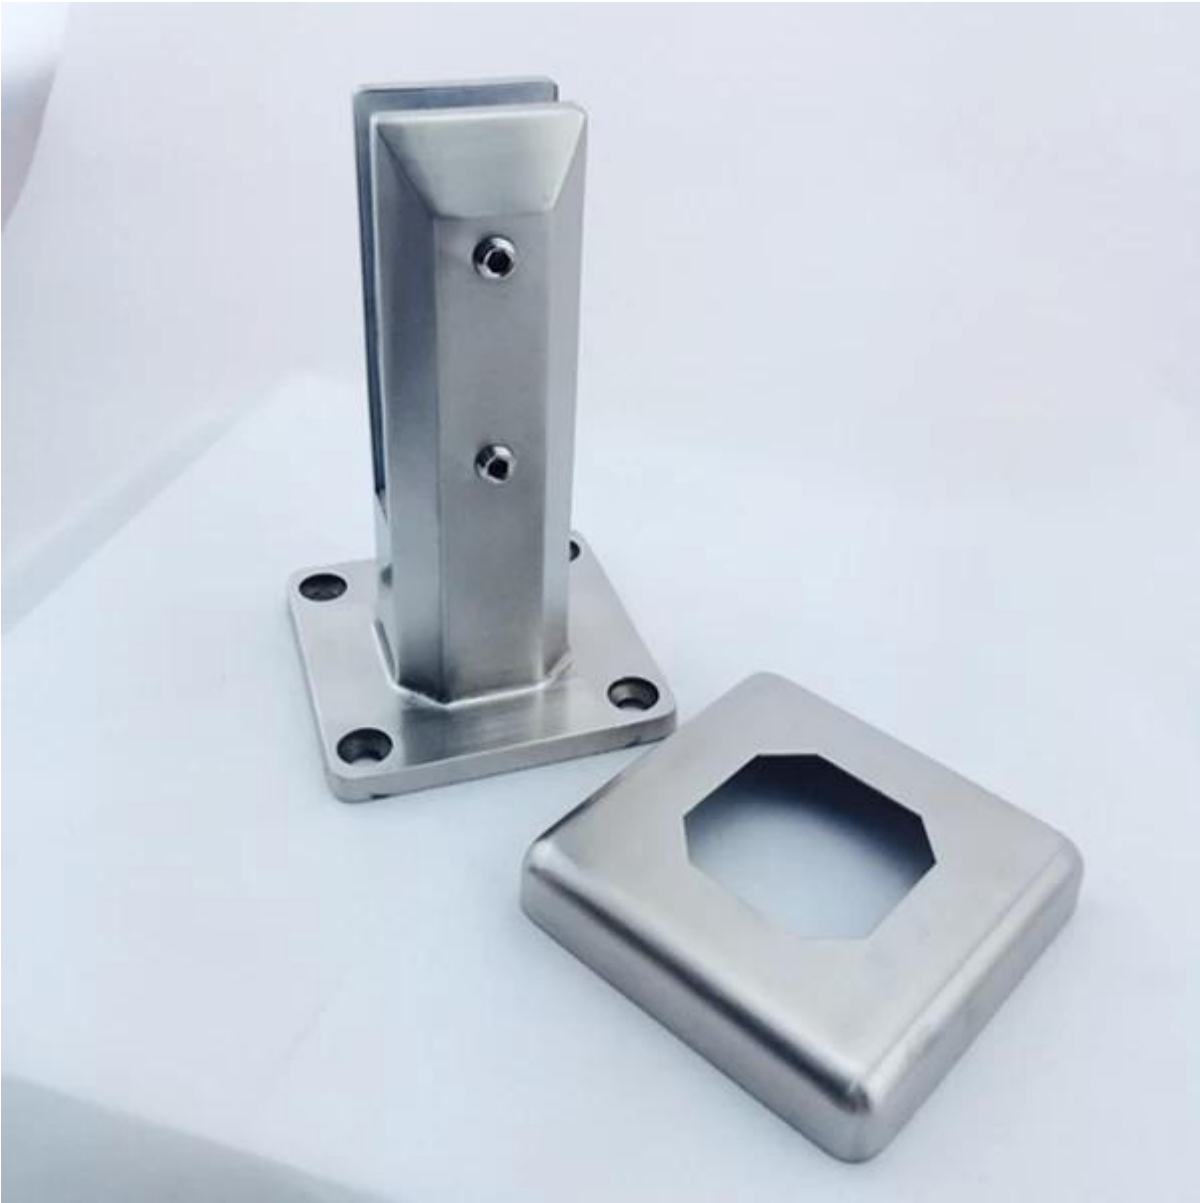

base plate spigot for frameless pool fence

SBM: square base plate spigot

RBM: round base plate spigot