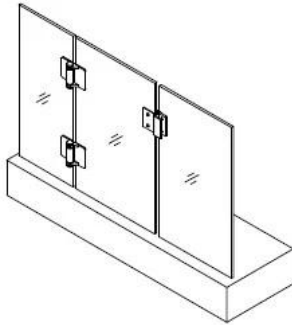

Vidro & nbsp; & nbsp; portão & nbsp; gap & nbsp; 18 milímetros, & nbsp; ternos & nbsp; 8/ 10/12mm & nbsp; temperado & nbsp; vidro & nbsp; portão

por favor & nbsp; transferência & nbsp; aqui & nbsp; por & nbsp; & nbsp; desenho; técnico & nbsp;

1. Glass-Glass hinge, Glass to Wall hinge and Glass to Round post hinge are suitable for 1000x1200mm glass gate 8-12mm thick .
When you open the glass gate it will close automatically .
2. Our glass hinges are made by precision casting with stainless steel 316 material , satin and mirror finish optional .
3. Our hinges must be applied on tempered glass .

Glass to Glass

Glass to Round post

Glass to Wall

Hole dimensions

Para Vidro & nbsp; Pool & nbsp; Portão Dobradiça & Amp; & nbsp; Instalação, Por favor, & nbsp; ver & nbsp; abaixo & nbsp; vedio & nbsp; link:

<https://www.youtube.com/watch?v=DKZIF0cAt1M>

Para Vidro & nbsp; Pool & nbsp; portão dobradiça Embalagem, Por favor, & nbsp; abaixo & nbsp; embalagem & nbsp; fotos: