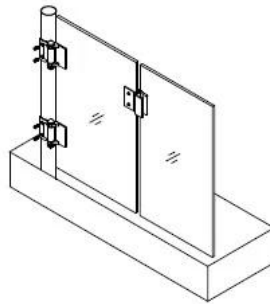

1. Glass-Glass hinge, Glass to Wall hinge and Glass to Round post hinge are suitable for 1000x1200mm glass gate 8-12mm thick .
When you open the glass gate it will close automatically .
2. Our glass hinges are made by precision casting with stainless steel 316 material , satin and mirror finish optional .
3. Our hinges must be applied on tempered glass .

Glass to Glass

Glass to Round post

Glass to Wall

Hole dimensions

Para Vidro & nbsp; Pool & nbsp; Portão Dobradiça & Amp; & nbsp; Instalação, Por favor, & nbsp; ver & nbsp; abaixo & nbsp; vedio & nbsp; link:

<https://www.youtube.com/watch?v=DKZIF0cAt1M>

Para Vidro & nbsp; Pool & nbsp; portão dobradiça Embalagem, Por favor, & nbsp; abaixo & nbsp; embalagem & nbsp; fotos: