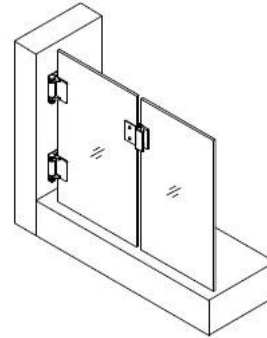

1. Glass-Glass hinge, Glass to Wall hinge and Glass to Round post hinge are suitable for 1000x1200mm glass gate 8-12mm thick .
When you open the glass gate it will close automatically .
2. Our glass hinges are made by precision casting with stainless steel 316 material , satin and mirror finish optional .
3. Our hinges must be applied on tempered glass .

Glass to Glass

Glass to Round post

Glass to Wall

Hole dimensions

Para Vidro & nbsp; Pool & nbsp; Portão Dobradiça & Amp; & nbsp; Instalação, Por favor, & nbsp; ver & nbsp; abaixo & nbsp; vedio & nbsp; link:

<https://www.youtube.com/watch?v=DKZIF0cAt1M>

Para Vidro & nbsp; Pool & nbsp; portão dobradiça Embalagem, Por favor, & nbsp; abaixo & nbsp; embalagem & nbsp; fotos: