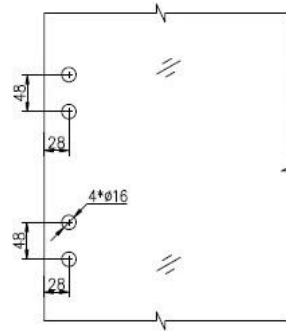

1 & nbsp; de & nbsp; vidro & nbsp; ao vidro dobradiça com 2 & nbsp; parafusos & nbsp; GAP 42 mm

Pool & nbsp; portão & nbsp; vidro & nbsp; painel & nbsp; buraco & nbsp; - 20mm & nbsp; in & nbsp; desde & nbsp; vidro & nbsp; ponta, & nbsp; 42 milímetros & nbsp; distante.

Vidro & nbsp; & nbsp; portão & nbsp; gap & nbsp; 18 milímetros, & nbsp; ternos & nbsp; 8/ 10/12mm & nbsp; temperado & nbsp; vidro & nbsp; portão

por favor & nbsp; transferência & nbsp; aqui & nbsp; por & nbsp; & nbsp; desenho; técnico & nbsp;

1. Glass-Glass hinge, Glass to Wall hinge and Glass to Round post hinge are suitable for 1000x1200mm glass gate 8-12mm thick .
When you open the glass gate it will close automatically .
2. Our glass hinges are made by precision casting with stainless steel 316 material , satin and mirror finish optional .
3. Our hinges must be applied on tempered glass .

Glass to Glass

Glass to Round post

Glass to Wall

Hole dimensions

Para Vidro & nbsp; Pool & nbsp; Portão Dobradiça & Amp; & nbsp; Instalação, Por favor, & nbsp; ver & nbsp; abaixo & nbsp; vedio & nbsp; link: