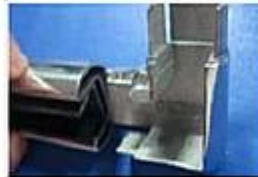

Round slot handrail & fittings

slot handrail length : 5.8 meters

round handrail fittings :

round cap

round wall to rail connector

round 180 deg. connector

round 90 deg. connector

ISO
9001:2008
REGISTERED

round mini top rail fittings

www.launch-china.cn

Round top rail

For 12mm glass

Material	Stainless steel 316/316L
Finish	Mirror or satin
Dimension	Dia 25.4mm , groove 14*14 mm , 5.8 meter per length

Round top rail fittings