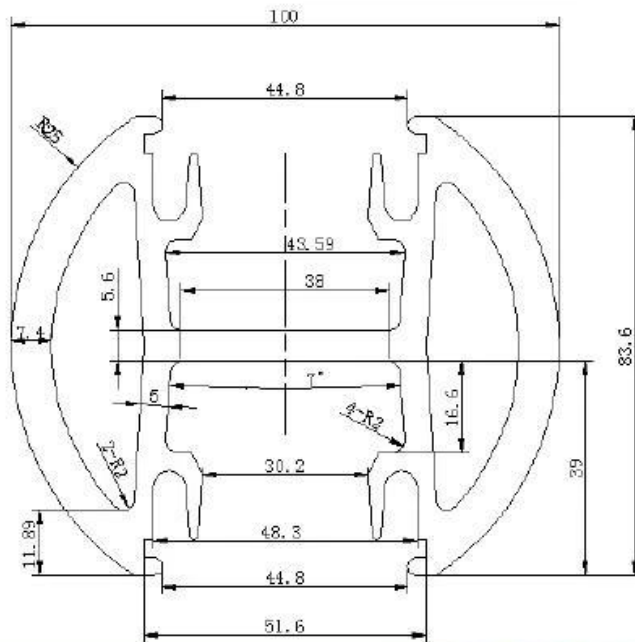

Direção:

- Uma forma pós fim;
- Duas vias de 90 graus de pós;
- Duas vias de 180 graus de pós;
- Duas vias 135 pós;

**Aluminum railing post
--Round 1 way post**

Material : aluminum 6065
Heat treatment : T6
Surface : MILL
Length : 1265mm
details: with 150mm snap insert in at one end, a plastic seat, a post base, cap on the top and cover ring for post base.

Aluminum railing post
--Round 2 way post

Material : aluminum 6065
Heat treatment :T6
Surface : MILL
Length : 1265mm
details: with 150mm snap insert in at one end, a plastic seat, a post base, cap on the top and cover ring for post base.

Aluminum railing post
--Round 135 degree post

Material : aluminum 6065
Heat treatment :T6
Surface : MILL
Length : 1265mm
details: with 150mm snap insert in at one end, a plastic seat, a post base, cap on the top and cover ring for post base.