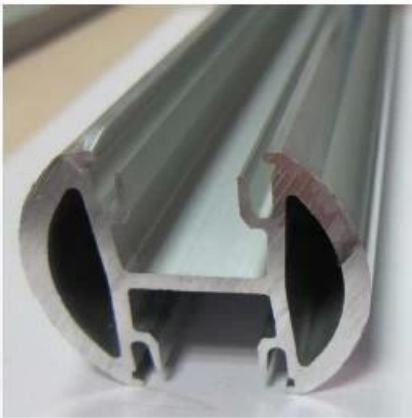

Semi-frameless vidro de segurança temperado apoiada por pesados rodada de alumínio na vertical e mensagens quadrados. Mensagens podem ser revestidas com pó de diversas cores para atender às suas necessidades.

Direção:

- Uma forma pós fim;
- Duas vias de 90 graus de pós;
- Duas vias de 180 graus de pós;
- Duas vias 135 pós;

**Aluminum railing post
--Round 1 way post**

Material : aluminum 6065
Heat treatment : T6
Surface : MILL
Length : 1265mm
details: with 150mm snap insert in at one end, a plastic seat, a post base, cap on the top and cover ring for post base.

Aluminum railing post
--Round 2 way post

Material : aluminum 6065
Heat treatment :T6
Surface : MILL
Length : 1265mm
details: with 150mm snap insert in at one end, a plastic seat, a post base, cap on the top and cover ring for post base.

Aluminum railing post
--Round 135 degree post

Material : aluminum 6065
Heat treatment :T6
Surface : MILL
Length : 1265mm
details: with 150mm snap insert in at one end, a plastic seat, a post base, cap on the top and cover ring for post base.