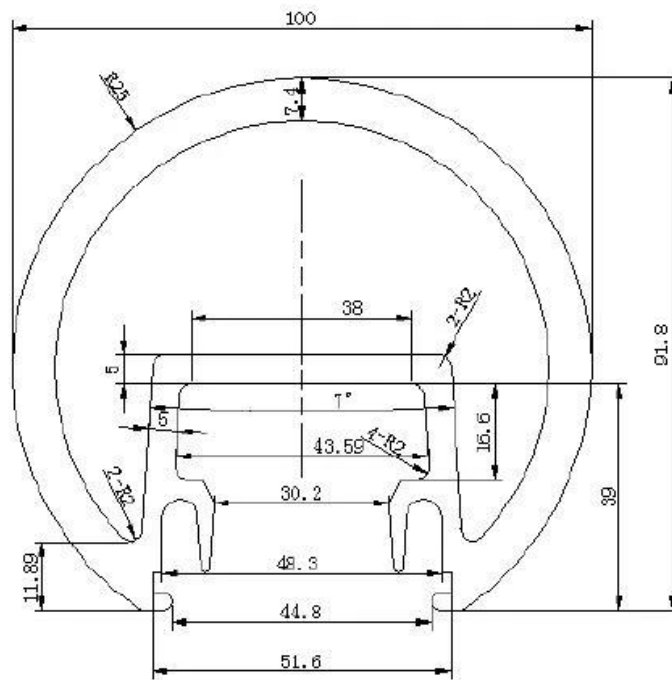

Direção:

- Uma forma pós fim;
- Duas vias de 90 graus de pós;
- Duas vias de 180 graus de pós;
- Duas vias 135 pós;

**Aluminum railing post
--Round 1 way post**

Material : aluminum 6065
Heat treatment : T6
Surface : MILL
Length : 1265mm
details: with 150mm snap insert in at one end, a plastic seat, a post base, cap on the top and cover ring for post base.

Aluminum railing post
--Round 2 way post

Material : aluminum 6065
Heat treatment :T6
Surface : MILL
Length : 1265mm
details: with 150mm snap insert in at one end, a plastic seat, a post base, cap on the top and cover ring for post base.

Aluminum railing post
--Round 135 degree post

Material : aluminum 6065
Heat treatment :T6
Surface : MILL
Length : 1265mm
details: with 150mm snap insert in at one end, a plastic seat, a post base, cap on the top and cover ring for post base.