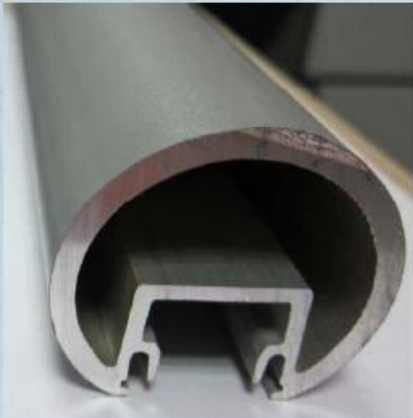

Semi-frameless vidro de segurança temperado apoiada por pesados rodada de alumínio na vertical e mensagens quadrados. Mensagens podem ser revestidas com pó de diversas cores para atender às suas necessidades.

Direção:

- Uma forma pós fim;
- Duas vias de 90 graus de pós;
- Duas vias de 180 graus de pós;
- Duas vias 135 pós;

**Aluminum railing post
--Round 1 way post**

Material : aluminum 6065
Heat treatment : T6
Surface : MILL
Length : 1265mm
details: with 150mm snap insert in at one end, a plastic seat, a post base, cap on the top and cover ring for post base.

Aluminum railing post
--Round 2 way post

Material : aluminum 6065
Heat treatment :T6
Surface : MILL
Length : 1265mm
details: with 150mm snap insert in at one end, a plastic seat, a post base, cap on the top and cover ring for post base.

Aluminum railing post
--Round 135 degree post

Material : aluminum 6065
Heat treatment :T6
Surface : MILL
Length : 1265mm
details: with 150mm snap insert in at one end, a plastic seat, a post base, cap on the top and cover ring for post base.