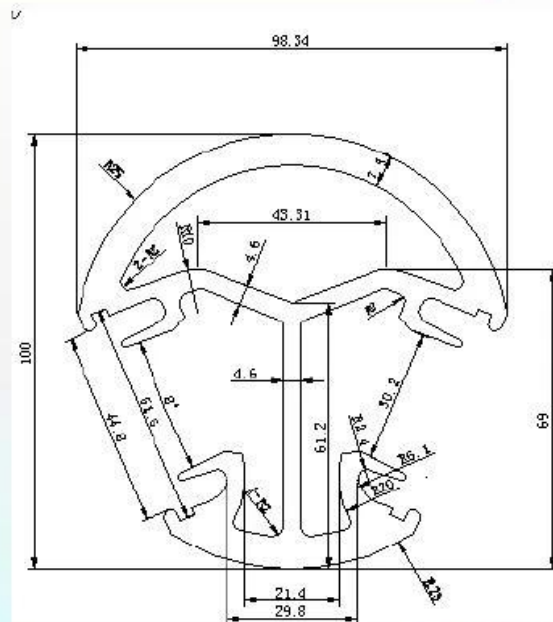

Direção:

- Uma forma pós fim;
- Duas vias de 90 graus de pós;
- Duas vias de 180 graus de pós;
- Duas vias 135 pós;

**Aluminum railing post
--Round 1 way post**

Material : aluminum 6065
Heat treatment : T6
Surface : MILL
Length : 1265mm
details: with 150mm snap insert in at one end, a plastic seat, a post base, cap on the top and cover ring for post base.

Aluminum railing post
--Round 2 way post

Material : aluminum 6065
Heat treatment :T6
Surface : MILL
Length : 1265mm
details: with 150mm snap insert in at one end, a plastic seat, a post base, cap on the top and cover ring for post base.

Aluminum railing post
--Round 135 degree post

Material : aluminum 6065
Heat treatment :T6
Surface : MILL
Length : 1265mm
details: with 150mm snap insert in at one end, a plastic seat, a post base, cap on the top and cover ring for post base.