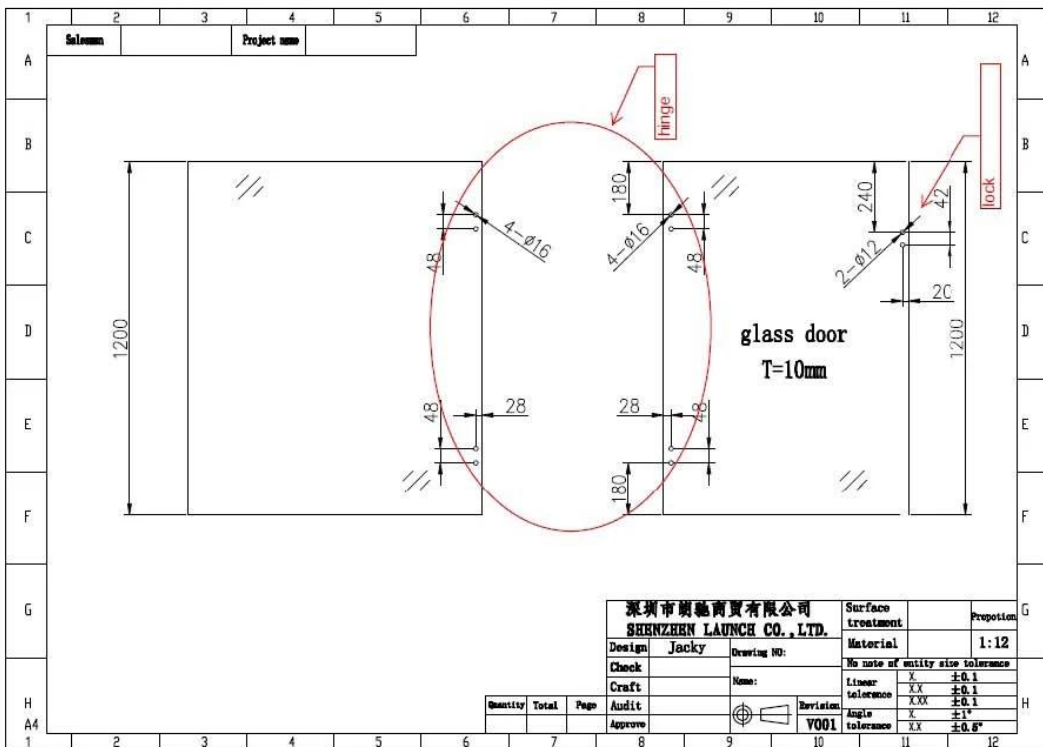

2.Fotos e desenho

Spring loaded hinges

Stainless steel spring loaded hinges

- Made of SS 316
- For use of 8-12.76mm glass

Maximum door leaf weight : 30 kg /pair

Maximum door leaf width : 900mm

Spring can be adjusted for closing speed control .

Part # G-G

Part # G-R

Part # G-W

SHENZHEN LAUNCH CO., LTD

3. Desenho de furo de vidro para portão de vidro -

Spring loaded hinges

Glass hole drawing for hinge set & glass latch

SHENZHEN LAUNCH CO., LTD