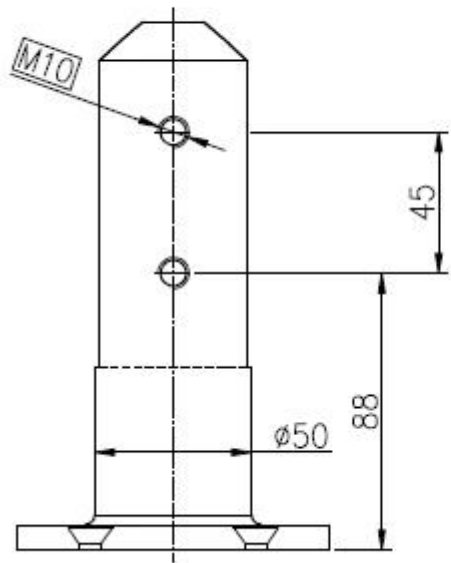

produto show:
placa de base redonda torneira de vidro