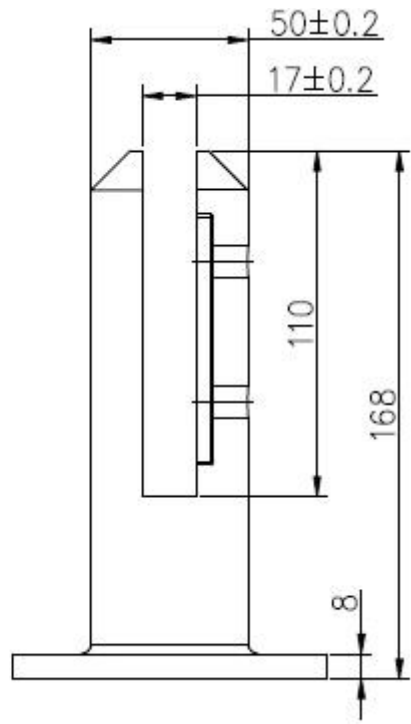

produto show:
placa de base redonda torneira de vidro