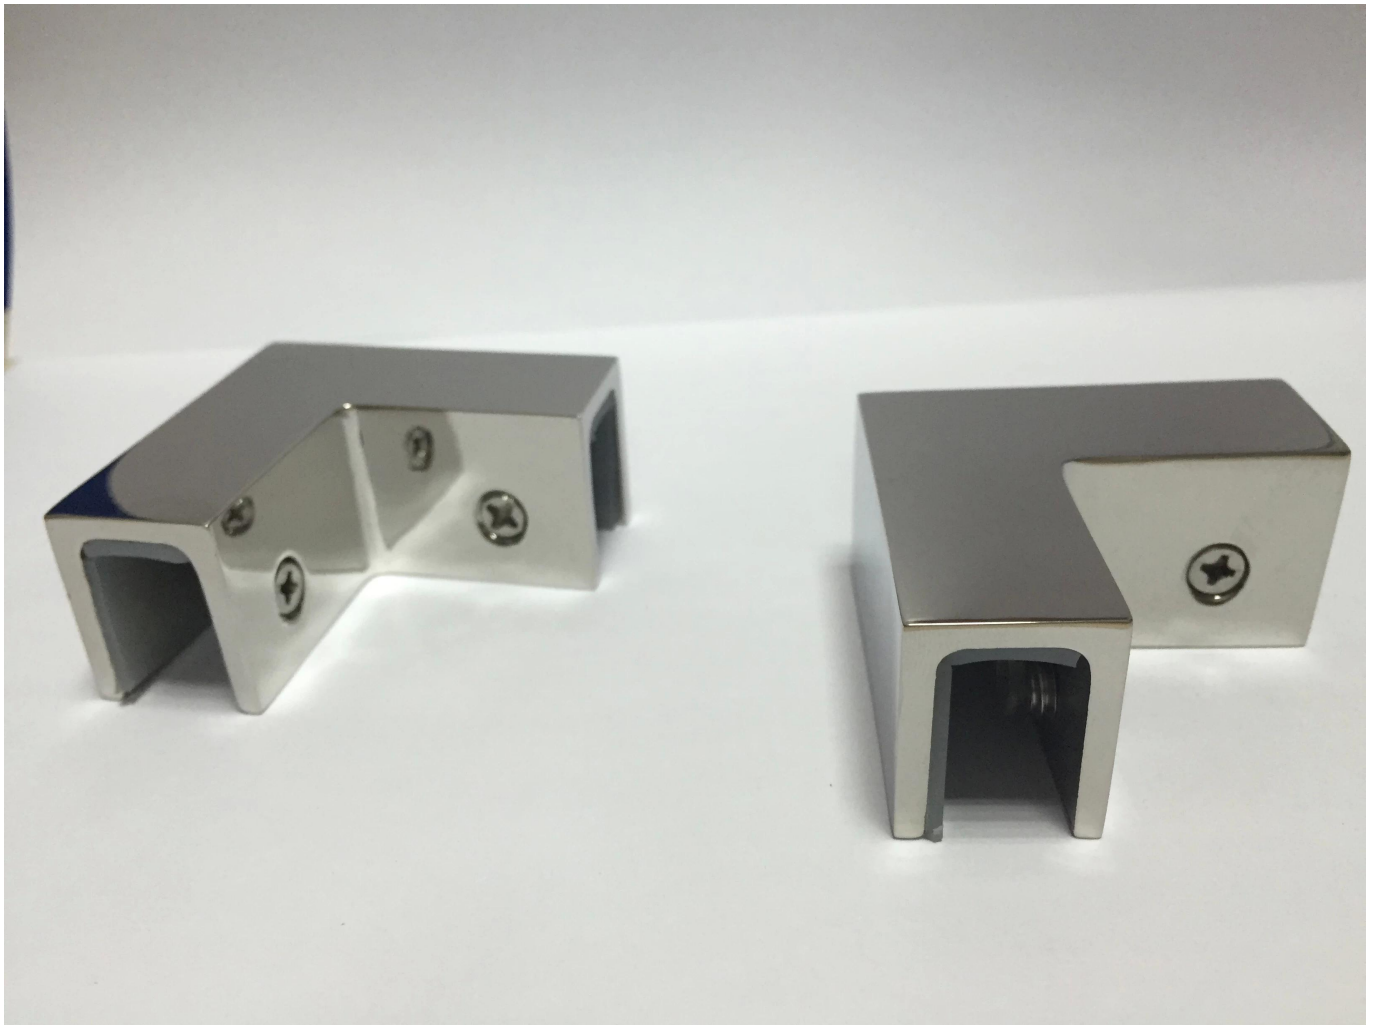

## stainless steel glass cormor clamp CB-90

### Description

1. material: stainless steel 304/316
2. finish: satin or mirror
3. size: 52\*52\*25mm
4. for glass thickness: 8-12mm
5. MOQ: 1 pc

**KEBIL** 科比奥®

installation

[Please feel free to contact us if you are interested.](#)