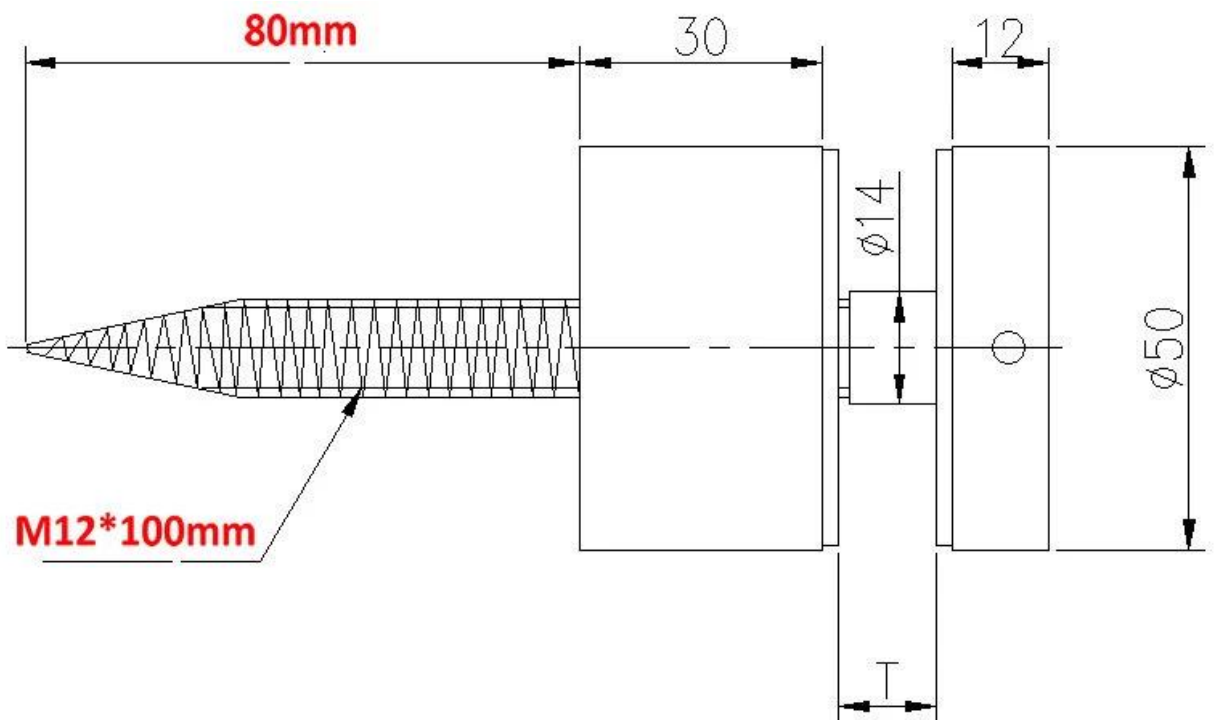

standoff SF-50 for frameless glass railing

SF-50

project show