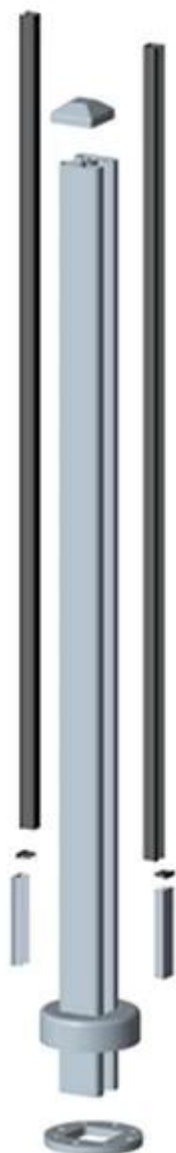

## 1265mm high square 180 degree aluminum post

Material: 6063/6061 T5 aluminum post

post height: 1265mm and 1400mm for base plate type, or 1800 inground type;

Thickness: 3mm;

finish: mill, anodizing, powder coating with RAL color;

accessories: one set of post including cap,base and cover,snap insert

dimension: square type:50\*50\*3mm and round type:dia50mm\*3mm

used for balcony and pool fencing

accessories:

**Square 1 way**

**Square 2 way  
180 degree**

**Square 2 way  
135 degree**

**Square 2 way  
90 degree**

Post view:

Project show:

Aluminum post could be used at your pool fence, balcony, deck and so on, with strong anti rust ability;