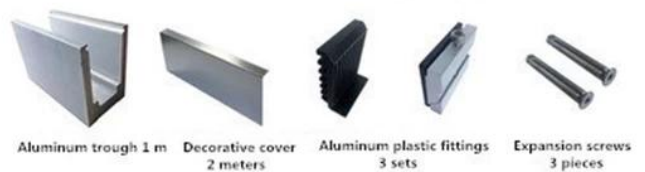

LCH-B01

16 mm to 17.52 mm tempered glass

1 m aluminium groove contains the following accessories (excluding glass)

LCH-B02

16 mm to 17.52 mm tempered glass

1 m aluminium groove contains the following accessories (excluding glass)

LCH-C01 / A02: без / с облицовкой для использования со стеклом от 12 до 13,14 мм

LCH-C01

12 mm to 13.14 mm tempered glass

1 m aluminium groove contains the following accessories (excluding glass)

LCH-C02

12 mm to 13.14 mm tempered glass

1 m aluminium groove contains the following accessories (excluding glass)

LCH-D01 / A02: без / с облицовкой для использования со стеклом от 12 до 13,14 мм

LCH-D01

12 mm to 13.14 mm tempered glass

1 m aluminium groove contains the following accessories (excluding glass)

Aluminum trough 1 m

Waterproof tape 2 meters

Aluminum plastic fittings 3 sets

Expansion screws 3 pieces

LCH-D02

12 mm to 13.14 mm tempered glass

1 m aluminium groove contains the following accessories (excluding glass)