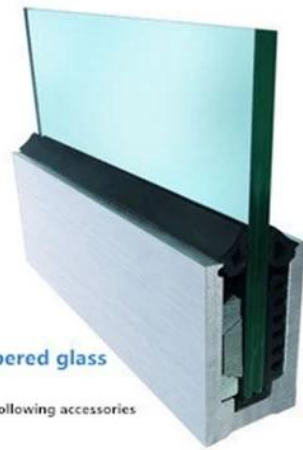

1 m aluminium groove contains the following accessories (excluding glass)

Aluminum trough 1 m

Waterproof tape 2 meters

Aluminum plastic fittings 3 sets

Expansion screws 3 pieces

LCH-A02

20 mm to 21.52 mm tempered glass

1 m aluminium groove contains the following accessories (excluding glass)

Aluminum trough 1 m

Decorative cover 2 meters

Aluminum plastic fittings 3 sets

Expansion screws 3 pieces

LCH-B01 / A02: без / с облицовкой для использования со стеклом от 16 мм до 17,52 мм

LCH-B01

16 mm to 17.52 mm tempered glass

1 m aluminium groove contains the following accessories (excluding glass)

LCH-B02

16 mm to 17.52 mm tempered glass

1 m aluminium groove contains the following accessories (excluding glass)

LCH-C01 / A02: без / с облицовкой для использования со стеклом от 12 до 13,14 мм

LCH-C01

12 mm to 13.14 mm tempered glass

1 m aluminium groove contains the following accessories (excluding glass)

LCH-C02

12 mm to 13.14 mm tempered glass