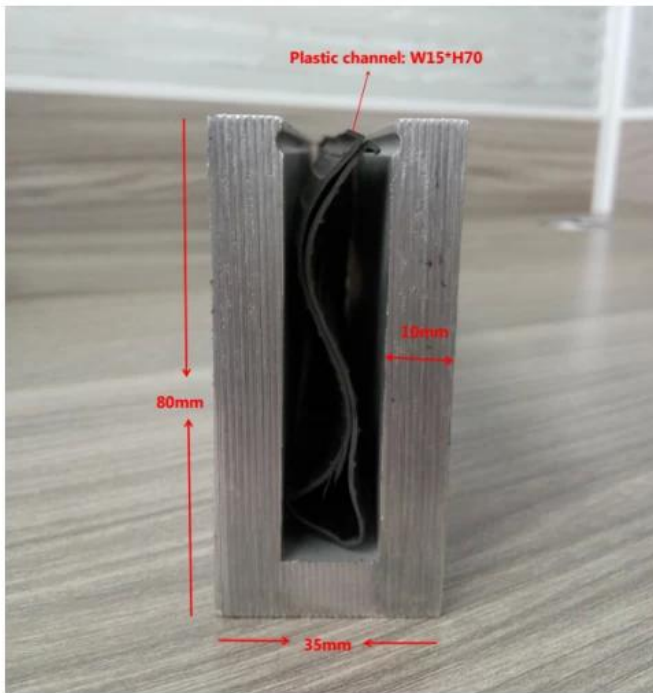

Small profile: for glass thickness 10-12.76mm

Big profile: for glass thickness 20-30mm