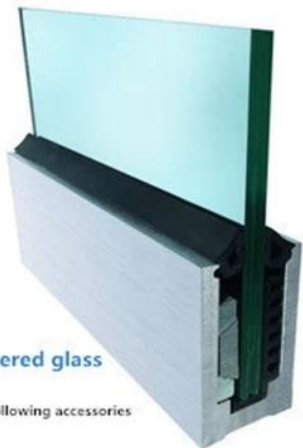

1 m aluminium groove contains the following accessories (excluding glass)

Aluminum trough 1 m

Decorative cover 2 meters

Aluminum plastic fittings 3 sets

Expansion screws 3 pieces

LCH-B01 / A02: без / с облицовкой для использования со стеклом от 16 мм до 17,52 мм

LCH-B01

16 mm to 17.52 mm tempered glass

1 m aluminium groove contains the following accessories (excluding glass)

LCH-B02

16 mm to 17.52 mm tempered glass

1 m aluminium groove contains the following accessories (excluding glass)

LCH-C01 / A02: без / с облицовкой для использования со стеклом от 12 до 13,14 мм

LCH-C01

12 mm to 13.14 mm tempered glass

1 m aluminium groove contains the following accessories (excluding glass)

LCH-C02

12 mm to 13.14 mm tempered glass

1 m aluminium groove contains the following accessories (excluding glass)

LCH-D01 / A02: без / с облицовкой для использования со стеклом от 12 до 13,14 мм

LCH-D01

12 mm to 13.14 mm tempered glass

1 m aluminium groove contains the following accessories (excluding glass)