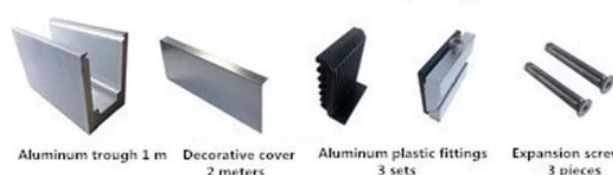

Алюминиевый базовый U-образный профиль для стеклянной балюстрады перил в черном цвете:

Имеется в наличии Модели:

LCH-A01 / A02: без / с облицовкой для использования со стеклом от 20 до 21,52 мм

LCH-A01

20 mm to 21.52 mm tempered glass

1 m aluminium groove contains the following accessories (excluding glass)

Aluminum trough 1 m

Waterproof tape 2 meters

Aluminum plastic fittings 3 sets

Expansion screws 3 pieces

LCH-A02

20 mm to 21.52 mm tempered glass

1 m aluminium groove contains the following accessories (excluding glass)

Aluminum trough 1 m

Decorative cover 2 meters

Aluminum plastic fittings 3 sets

Expansion screws 3 pieces

LCH-B01 / A02: без / с облицовкой для использования со стеклом от 16 мм до 17,52 мм

LCH-B01

16 mm to 17.52 mm tempered glass

1 m aluminium groove contains the following accessories (excluding glass)

LCH-B02

16 mm to 17.52 mm tempered glass

1 m aluminium groove contains the following accessories (excluding glass)