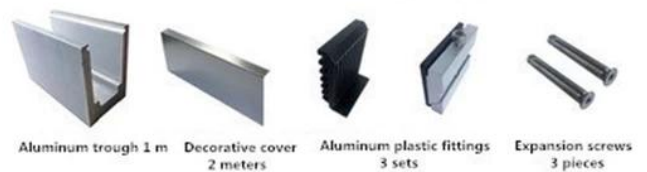

**LCH-C01 / A02: без / с облицовкой для использования со стеклом от 12 до 13,14 мм**

**LCH-C01**

12 mm to 13.14 mm tempered glass

1 m aluminium groove contains the following accessories (excluding glass)

**LCH-C02**

12 mm to 13.14 mm tempered glass

1 m aluminium groove contains the following accessories (excluding glass)

**LCH-D01 / A02: без / с облицовкой для использования со стеклом от 12 до 13,14 мм**

LCH-D01

12 mm to 13.14 mm tempered glass

1 m aluminium groove contains the following accessories (excluding glass)

Aluminum trough 1 m

Waterproof tape 2 meters

Aluminum plastic fittings 3 sets

Expansion screws 3 pieces

LCH-D02

12 mm to 13.14 mm tempered glass

1 m aluminium groove contains the following accessories (excluding glass)

Aluminum trough 1 m

Decorative cover 2 meters

Aluminum plastic fittings 3 sets

Expansion screws 3 pieces