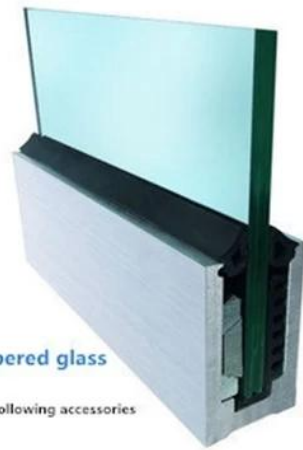

### Доступный Модели:

LCH-A01 / A02: без / с облицовкой для использования со стеклом от 20 до 21,52 мм

LCH-A01

20 mm to 21.52 mm tempered glass

1 m aluminium groove contains the following accessories (excluding glass)

LCH-A02

20 mm to 21.52 mm tempered glass

1 m aluminium groove contains the following accessories (excluding glass)

LCH-B01 / A02: без / с облицовкой для использования со стеклом от 16 до 17,52 мм

**LCH-B01**

16 mm to 17.52 mm tempered glass

1 m aluminium groove contains the following accessories (excluding glass)

**LCH-B02**

16 mm to 17.52 mm tempered glass

1 m aluminium groove contains the following accessories (excluding glass)

**LCH-C01 / A02: без / с облицовкой для использования со стеклом от 12 до 13,14 мм**

**LCH-C01**

12 mm to 13.14 mm tempered glass

1 m aluminium groove contains the following accessories (excluding glass)