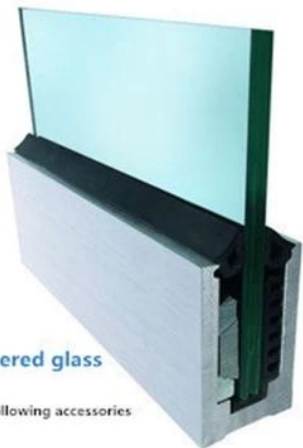

LCH-A02

20 mm to 21.52 mm tempered glass

1 m aluminium groove contains the following accessories (excluding glass)

LCH-B01 / A02: без / с облицовкой для использования со стеклом от 16 до 17,52 мм

**LCH-B01**

16 mm to 17.52 mm tempered glass

1 m aluminium groove contains the following accessories (excluding glass)

**LCH-B02**

16 mm to 17.52 mm tempered glass

1 m aluminium groove contains the following accessories (excluding glass)

**LCH-C01 / A02: без / с облицовкой для использования со стеклом от 12 до 13,14 мм**

**LCH-C01**

12 mm to 13.14 mm tempered glass

1 m aluminium groove contains the following accessories (excluding glass)

**LCH-C02**

12 mm to 13.14 mm tempered glass

1 m aluminium groove contains the following accessories (excluding glass)

**LCH-D01 / A02: без / с облицовкой для использования со стеклом от 12 до 13,14 мм**