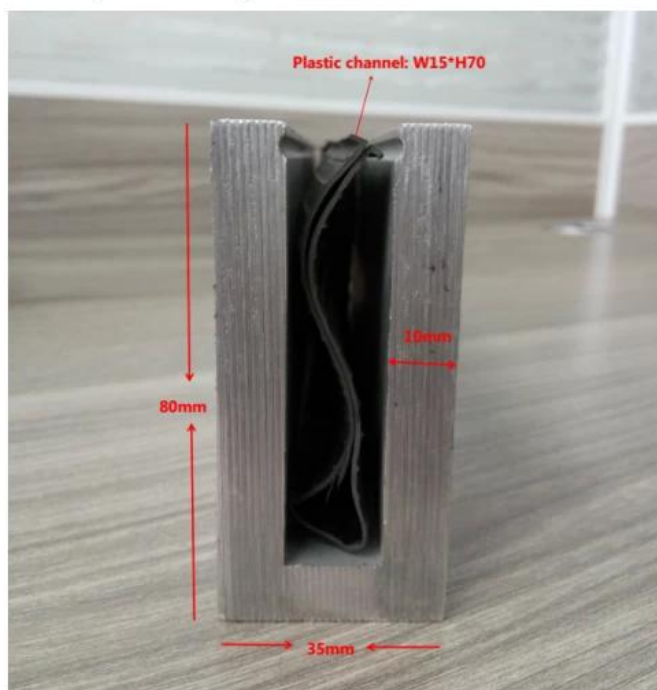

РУЧКА СЛОНОВЫХ ТРУБ: