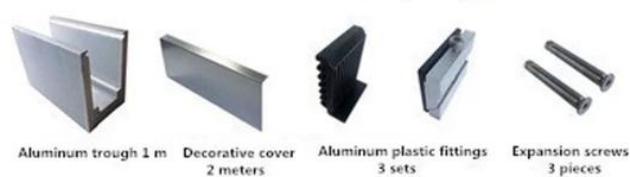

### Доступный Модели:

LCH-A01 / A02: без / с облицовкой для использования со стеклом от 20 до 21,52 мм

LCH-A01

20 mm to 21.52 mm tempered glass

1 m aluminium groove contains the following accessories (excluding glass)

LCH-A02

20 mm to 21.52 mm tempered glass

1 m aluminium groove contains the following accessories (excluding glass)

LCH-B01 / A02: без / с облицовкой для использования со стеклом от 16 до 17,52 мм

**LCH-B01**

16 mm to 17.52 mm tempered glass

1 m aluminium groove contains the following accessories (excluding glass)

**LCH-B02**

16 mm to 17.52 mm tempered glass

1 m aluminium groove contains the following accessories (excluding glass)