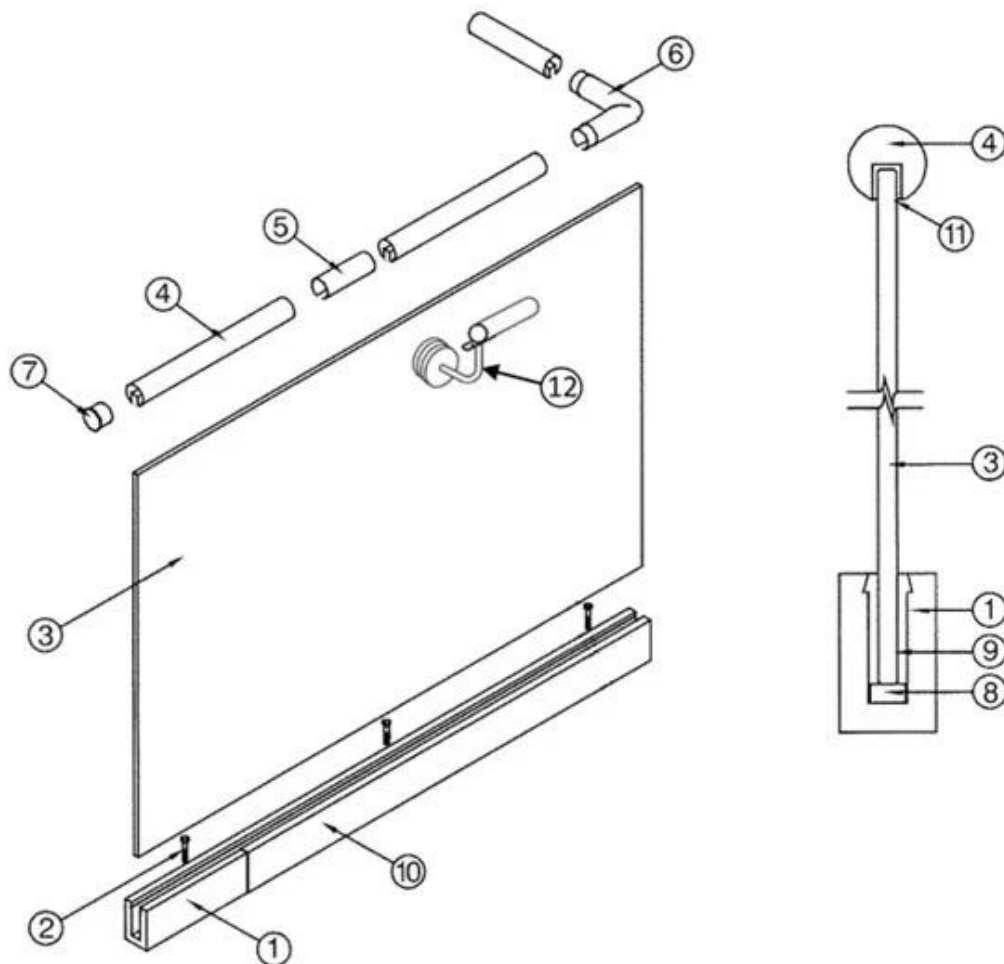

1. Aluminum Railing Base	7. End Cap
2. Stainless Cap Screw	8. Setting Block
3. ½" Tempered Float Glass	9. Expansive Cement
4. Top Rail	10. Cladding
5. Splice	11. Protective Insert
6. Corner fitting (Horizontal Shown Vertical Also Available)	12. Handrail Brackets and Fittings Also Available

Контакт

Спасибо за посещение ! Любой вопрос или запрос, пожалуйста, оставьте сообщение. Вернусь к вам в течение 24 часов.

Любой срочный запрос, пожалуйста, свяжитесь с нами ниже:

-Контакт: Венди.

-Эл. адрес: sales04@launch-china.cn

-Office: (86-755) 86037559