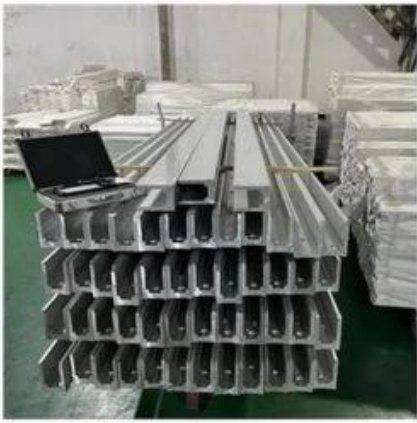

Aluminum trough 1 m

Waterproof tape 2 meters

Aluminum plastic fittings 3 sets

Expansion screws 3 pieces

LCH-D02

12 mm to 13.14 mm tempered glass

1 m aluminium groove contains the following accessories (excluding glass)

Aluminum trough 1 m

Decorative cover 2 meters

Aluminum plastic fittings 3 sets

Expansion screws 3 pieces

Массовое производство и упаковка

ПОРУЧНИК С ЩЕЛЕВОЙ ТРУБККОЙ:

KEBIL 科比奥®

- | | |
|--|--|
| 1. Aluminum Railing Base | 7. End Cap |
| 2. Stainless Cap Screw | 8. Setting Block |
| 3. ½" Tempered Float Glass | 9. Expansive Cement |
| 4. Top Rail | 10. Cladding |
| 5. Splice | 11. Protective Insert |
| 6. Corner fitting
(Horizontal Shown Vertical
Also Available) | 12. Handrail Brackets and Fittings
Also Available |