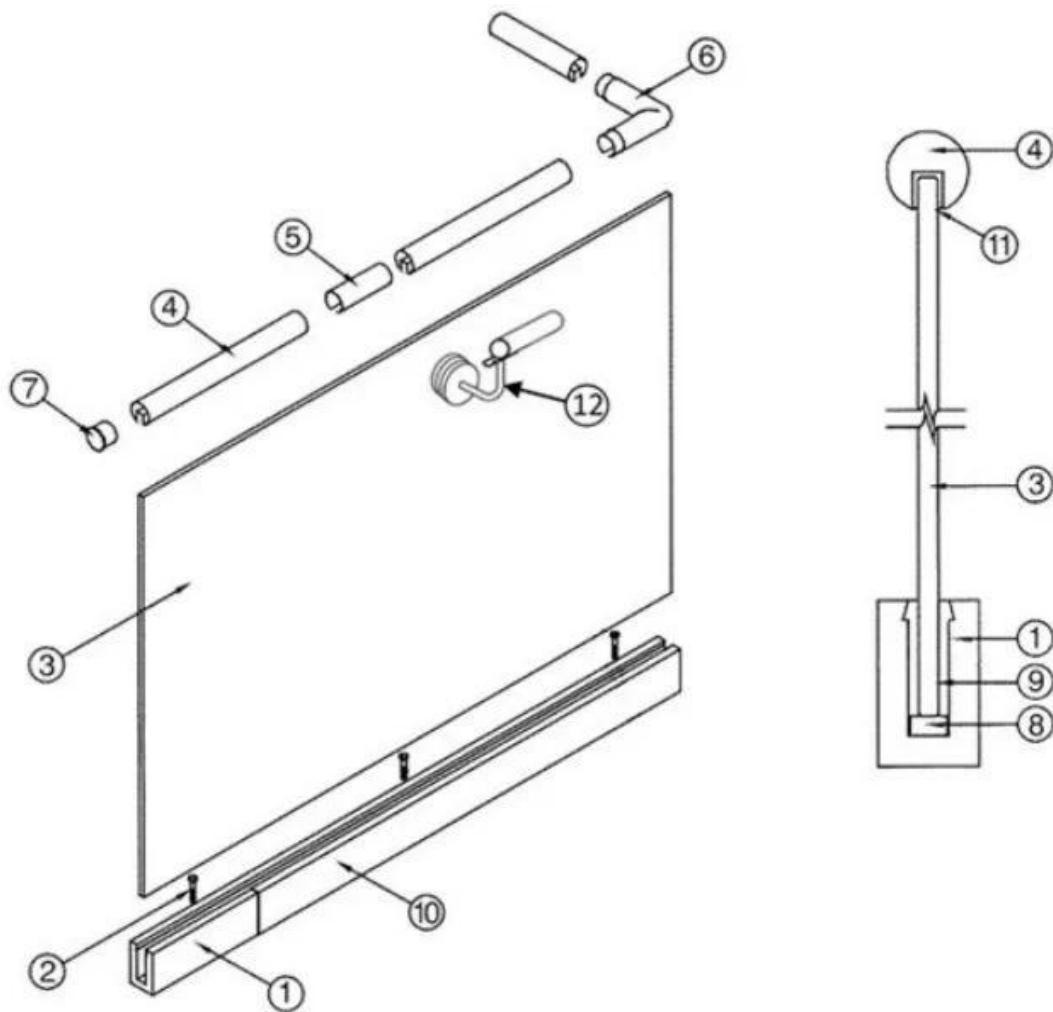

Aluminum trough 1 m

Waterproof tape 2 meters

Aluminum plastic fittings 3 sets

Expansion screws 3 pieces

LCH-D02

12 mm to 13.14 mm tempered glass

1 m aluminium groove contains the following accessories (excluding glass)

Aluminum trough 1 m

Decorative cover 2 meters

Aluminum plastic fittings 3 sets

Expansion screws 3 pieces

Массовое производство и упаковка

ПОРУЧНИК С ЩЕЛЕВОЙ ТРУБККОЙ:

KEBIL 科比奥®

- | | |
|--|--|
| 1. Aluminum Railing Base | 7. End Cap |
| 2. Stainless Cap Screw | 8. Setting Block |
| 3. ½" Tempered Float Glass | 9. Expansive Cement |
| 4. Top Rail | 10. Cladding |
| 5. Splice | 11. Protective Insert |
| 6. Corner fitting
(Horizontal Shown Vertical
Also Available) | 12. Handrail Brackets and Fittings
Also Available |