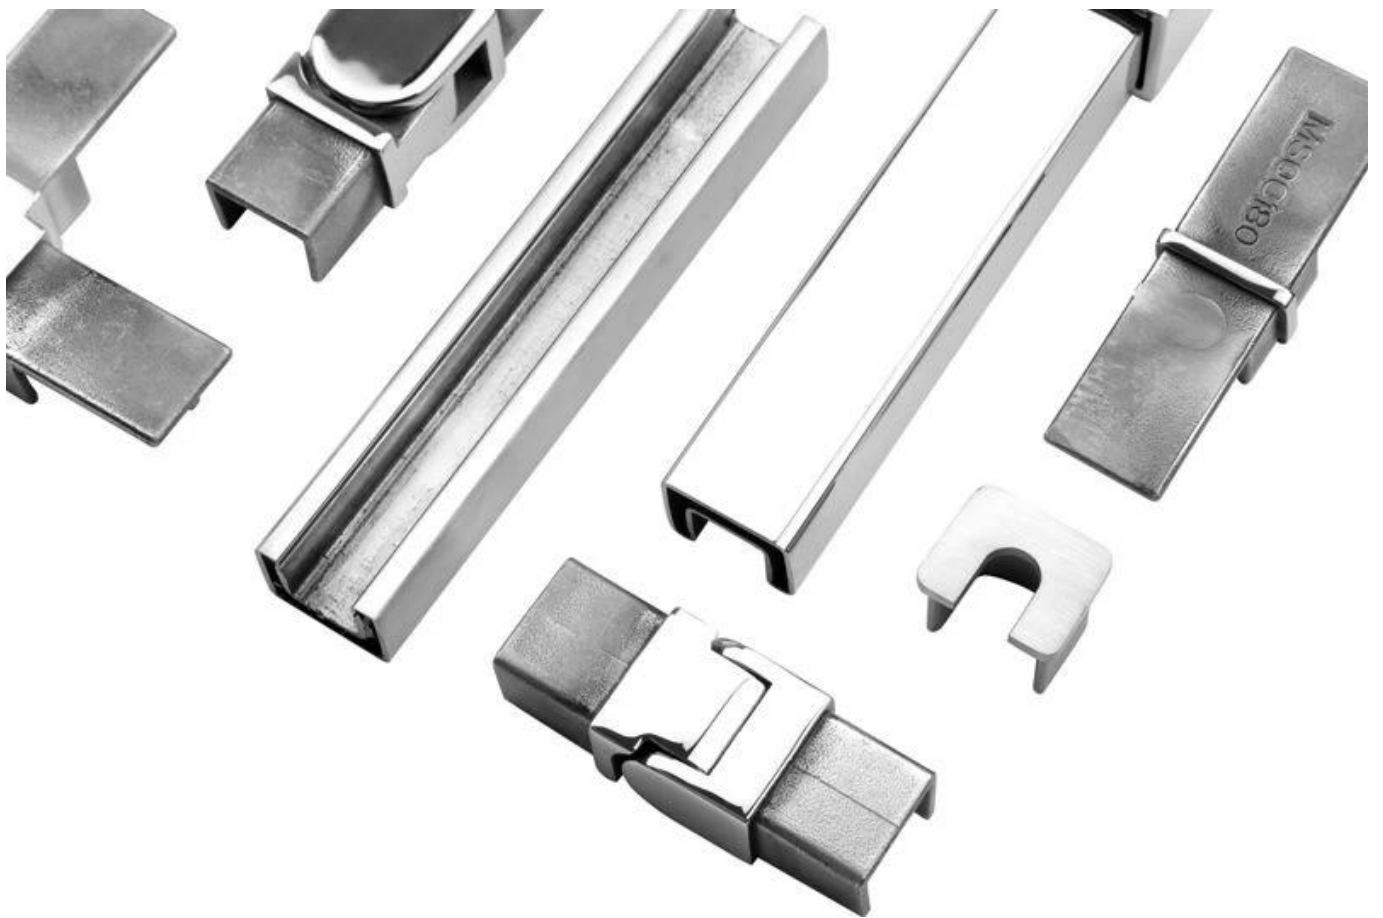

1 m aluminium groove contains the following accessories (excluding glass)

LCH-

D01/D02: без/с оболочкой для использования со стеклом 12мм до 13,14мм

LCH-D01

12 mm to 13.14 mm tempered glass

1 m aluminium groove contains the following accessories (excluding glass)

Aluminum trough 1 m

Waterproof tape 2 meters

Aluminum plastic fittings 3 sets

Expansion screws 3 pieces

LCH-D02

12 mm to 13.14 mm tempered glass

1 m aluminium groove contains the following accessories (excluding glass)

Aluminum trough 1 m

Decorative cover 2 meters

Aluminum plastic fittings 3 sets

Expansion screws 3 pieces

Массовое производство и упаковка

ПОРУЧНИК С ЩЕЛЕВОЙ ТРУБККОЙ:

KEBIL 科比奥®

- | | |
|--|--|
| 1. Aluminum Railing Base | 7. End Cap |
| 2. Stainless Cap Screw | 8. Setting Block |
| 3. ½" Tempered Float Glass | 9. Expansive Cement |
| 4. Top Rail | 10. Cladding |
| 5. Splice | 11. Protective Insert |
| 6. Corner fitting
(Horizontal Shown Vertical
Also Available) | 12. Handrail Brackets and Fittings
Also Available |