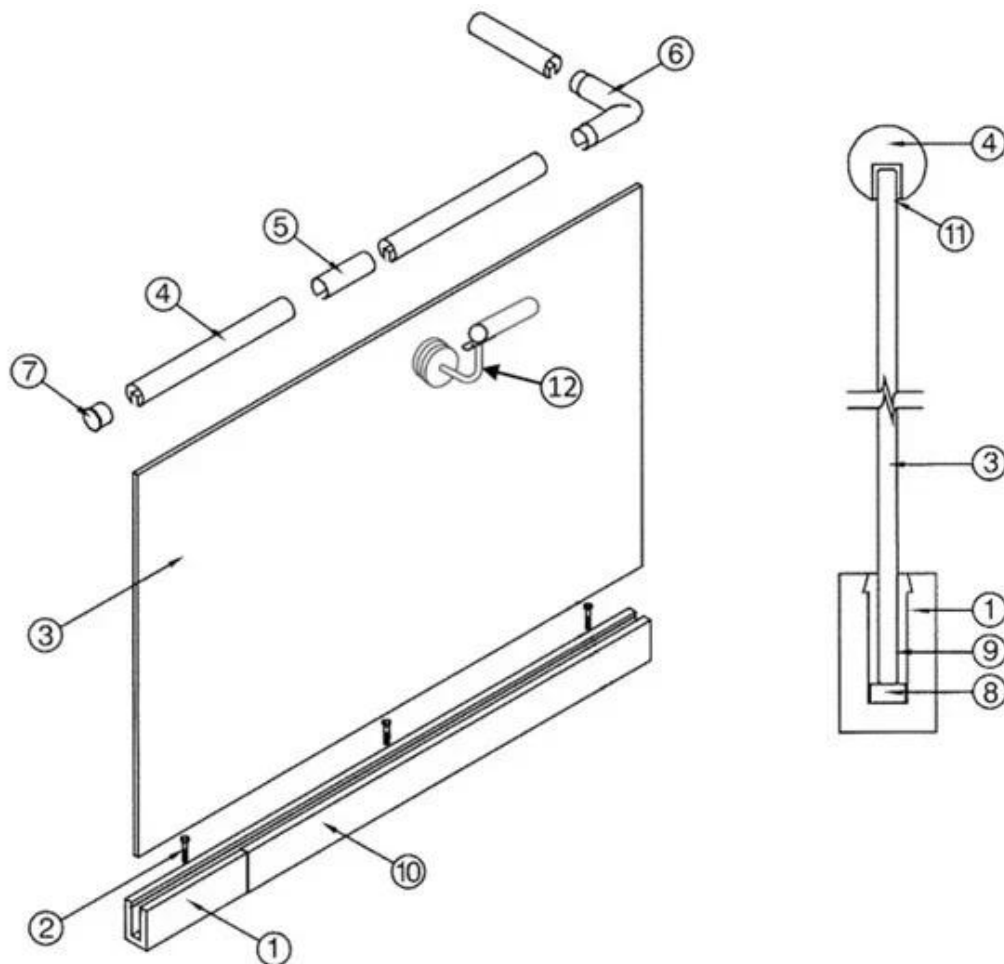

Aluminum trough 1 m Decorative cover 2 meters Aluminum plastic fittings 3 sets Expansion screws 3 pieces

LCH-A01

20 mm to 21.52 mm tempered glass

1 m aluminium groove contains the following accessories (excluding glass)

Aluminum trough 1 m Waterproof tape 2 meters

Aluminum plastic fittings 3 sets

Expansion screws 3 pieces

LCH-A02

20 mm to 21.52 mm tempered glass

1 m aluminium groove contains the following accessories (excluding glass)

Aluminum trough 1 m

Decorative cover 2 meters

Aluminum plastic fittings 3 sets

Expansion screws 3 pieces

Alumnum U Panel Project Project Фотографии

Алюминий U-канал Раскге

Связанный товар- Каннаральные перила из нержавеющей стали С канала

- | | |
|--|--|
| 1. Aluminum Railing Base | 7. End Cap |
| 2. Stainless Cap Screw | 8. Setting Block |
| 3. 1/2" Tempered Float Glass | 9. Expansive Cement |
| 4. Top Rail | 10. Cladding |
| 5. Splice | 11. Protective Insert |
| 6. Corner fitting
(Horizontal Shown Vertical
Also Available) | 12. Handrail Brackets and Fittings
Also Available |