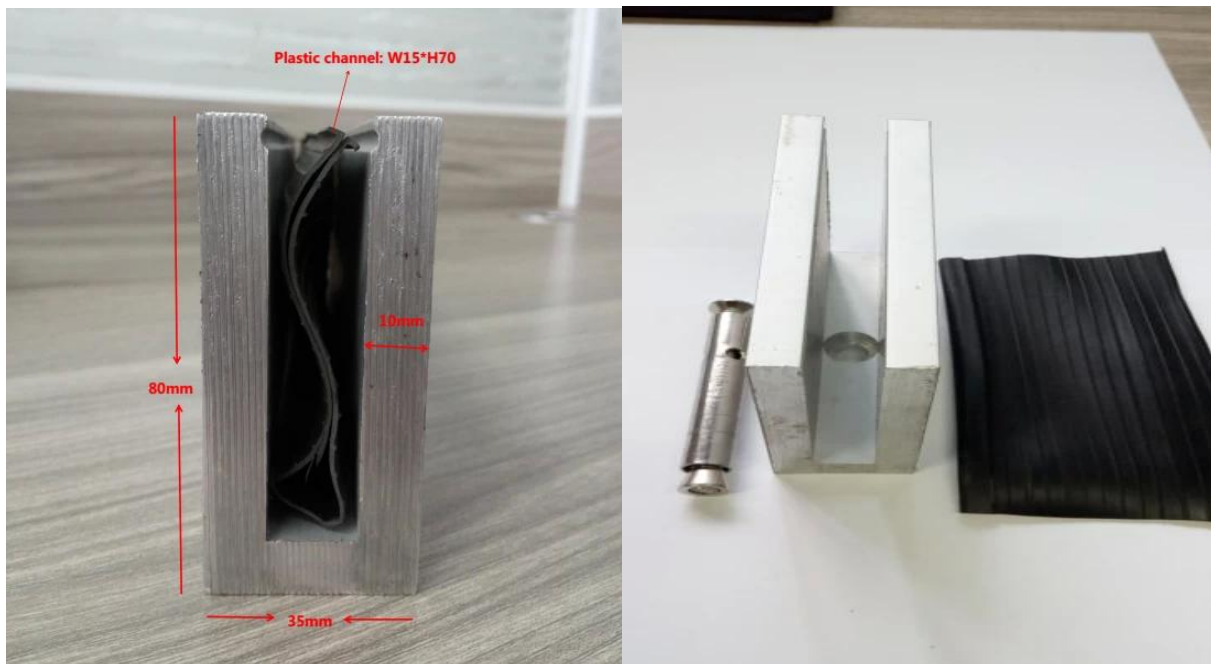

Установка канала алюминия U