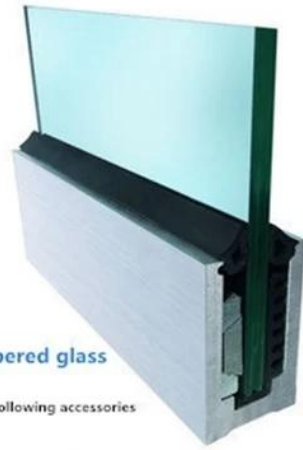

Aluminum trough 1 m

Waterproof tape 2 meters

Aluminum plastic fittings 3 sets

Expansion screws 3 pieces

**LCH-A02**

20 mm to 21.52 mm tempered glass

1 m aluminium groove contains the following accessories (excluding glass)

Aluminum trough 1 m

Decorative cover 2 meters

Aluminum plastic fittings 3 sets

Expansion screws 3 pieces

**LCH-B01 / A02: без / с облицовкой для использования со стеклом от 16 мм до 17,52 мм**

LCH-B01

16 mm to 17.52 mm tempered glass

1 m aluminium groove contains the following accessories (excluding glass)

LCH-B02

16 mm to 17.52 mm tempered glass

1 m aluminium groove contains the following accessories (excluding glass)

**LCH-C01 / A02: без / с облицовкой для использования со стеклом от 12 до 13,14 мм**

LCH-C01

12 mm to 13.14 mm tempered glass

1 m aluminium groove contains the following accessories (excluding glass)

LCH-C02

12 mm to 13.14 mm tempered glass

1 m aluminium groove contains the following accessories (excluding glass)