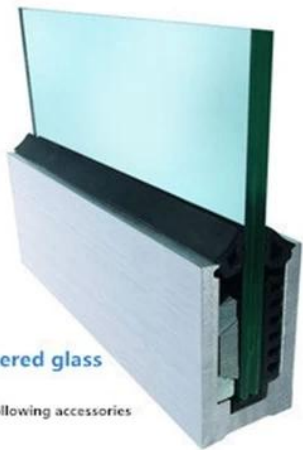

Aluminum trough 1 m

Decorative cover 2 meters

Aluminum plastic fittings 3 sets

Expansion screws 3 pieces

**LCH-B01 / A02: без / с облицовкой для использования со стеклом от 16 мм до 17,52 мм**

LCH-B01

16 mm to 17.52 mm tempered glass

1 m aluminium groove contains the following accessories (excluding glass)

LCH-B02

16 mm to 17.52 mm tempered glass

1 m aluminium groove contains the following accessories (excluding glass)

**LCH-C01 / A02: без / с облицовкой для использования со стеклом от 12 до 13,14 мм**

LCH-C01

12 mm to 13.14 mm tempered glass

1 m aluminium groove contains the following accessories (excluding glass)

LCH-C02

12 mm to 13.14 mm tempered glass

1 m aluminium groove contains the following accessories (excluding glass)

**LCH-D01 / A02: без / с облицовкой для использования со стеклом от 12 до 13,14 мм**

LCH-D01

12 mm to 13.14 mm tempered glass

1 m aluminium groove contains the following accessories (excluding glass)

Aluminum trough 1 m