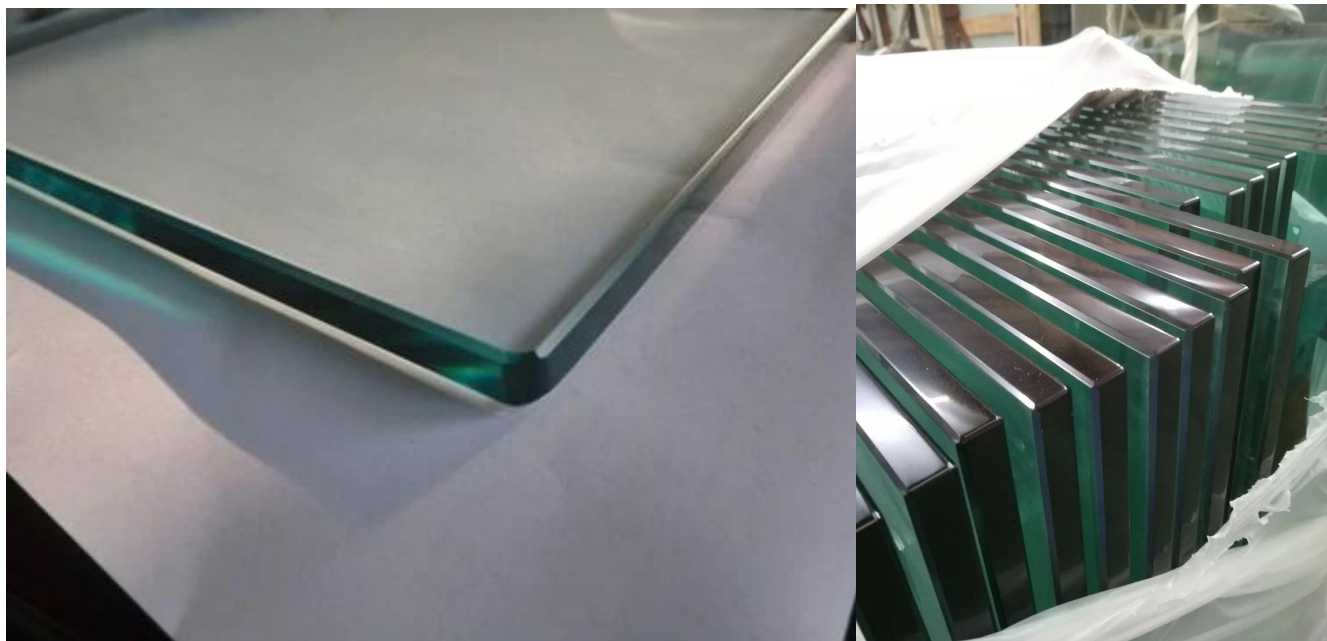

## Glass Hinge

KEBIL 科比奥®

Glass to glass hinge

Glass to wall hinge

Glass to round post hinge

## Glass Latch

KEBIL 科比奥®

Glass to glass latch 180 degree

Glass to glass latch 90 degree

Glass to wall/square post latch

**ясноЗакаленныйСтекло:**