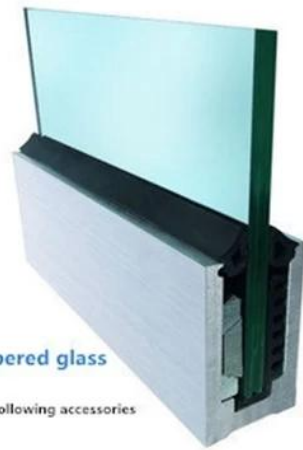

20 mm to 21.52 mm tempered glass

1 m aluminium groove contains the following accessories (excluding glass)

Aluminum trough 1 m

Waterproof tape 2 meters

Aluminum plastic fittings 3 sets

Expansion screws 3 pieces

**LCH-A02**

20 mm to 21.52 mm tempered glass

1 m aluminium groove contains the following accessories (excluding glass)

Aluminum trough 1 m

Decorative cover 2 meters

Aluminum plastic fittings 3 sets

Expansion screws 3 pieces

LCH-B01 / A02: без / с облицовкой для использования со стеклом от 16 мм до 17,52 мм

**LCH-B01**

**16 mm to 17.52 mm tempered glass**

1 m aluminium groove contains the following accessories (excluding glass)