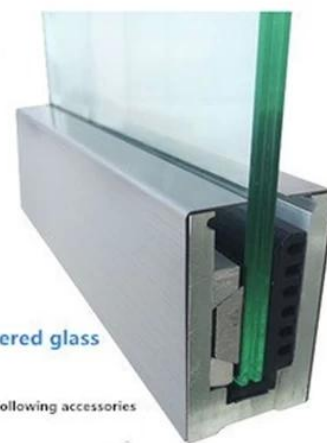

20 mm to 21.52 mm tempered glass

1 m aluminium groove contains the following accessories (excluding glass)

Aluminum trough 1 m

Waterproof tape 2 meters

Aluminum plastic fittings 3 sets

Expansion screws 3 pieces

**LCH-A02**

20 mm to 21.52 mm tempered glass

1 m aluminium groove contains the following accessories (excluding glass)

Aluminum trough 1 m

Decorative cover 2 meters

Aluminum plastic fittings 3 sets

Expansion screws 3 pieces

LCH-B01 / A02: без / с облицовкой для использования со стеклом от 16 мм до 17,52 мм

**LCH-B01**

**16 mm to 17.52 mm tempered glass**

1 m aluminium groove contains the following accessories (excluding glass)