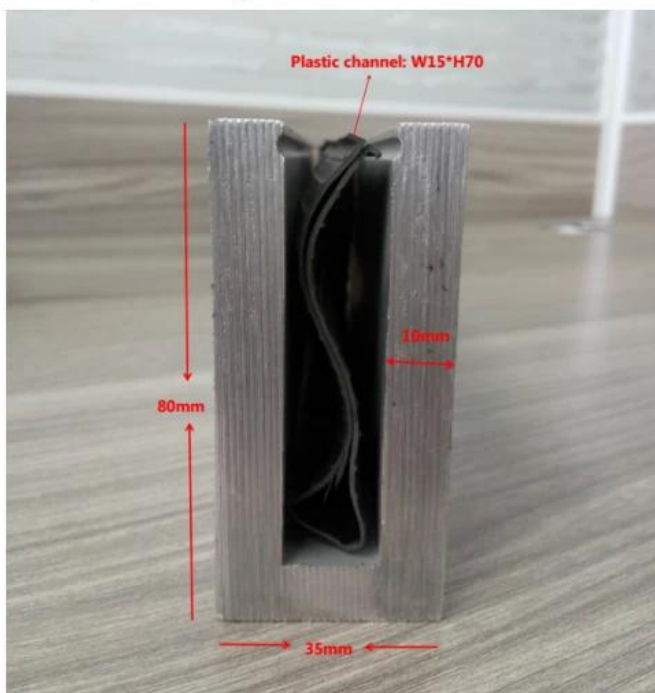

Waterproof tape 2 meters

Aluminum plastic fittings 3 sets

Expansion screws 3 pieces

LCH-D02

12 mm to 13.14 mm tempered glass

1 m aluminium groove contains the following accessories (excluding glass)

Aluminum trough 1 m

Small profile: for glass thickness 10-12.76mm

Big profile: for glass thickness 20-30mm

**ПОРУЧНИК ДЛЯ ТРУБКИ:**