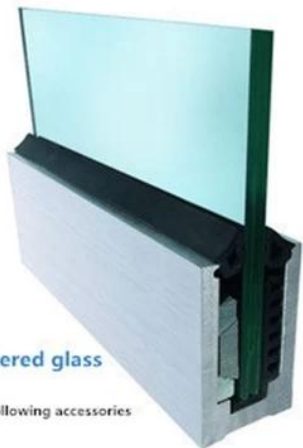

LCH-B01 / A02: без / с облицовкой для использования со стеклом от 16 мм до 17,52 мм

**LCH-B01**

**16 mm to 17.52 mm tempered glass**

1 m aluminium groove contains the following accessories (excluding glass)

**LCH-B02**

**16 mm to 17.52 mm tempered glass**

1 m aluminium groove contains the following accessories (excluding glass)

**LCH-C01 / A02: без / с облицовкой для использования со стеклом от 12 до 13,14 мм**

**LCH-C01**

**12 mm to 13.14 mm tempered glass**

1 m aluminium groove contains the following accessories (excluding glass)

**LCH-C02**

**12 mm to 13.14 mm tempered glass**

1 m aluminium groove contains the following accessories (excluding glass)