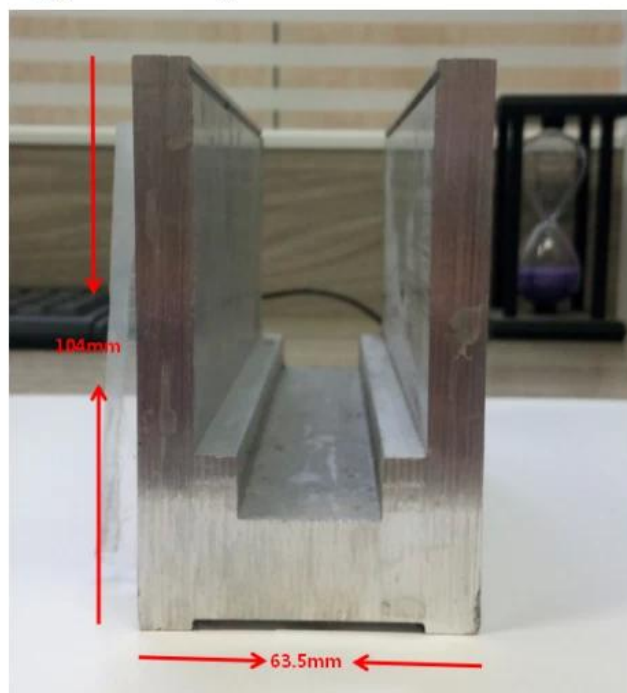

Waterproof tape 2 meters

Aluminum plastic fittings 3 sets

Expansion screws 3 pieces

LCH-D02

12 mm to 13.14 mm tempered glass

1 m aluminium groove contains the following accessories (excluding glass)

Aluminum trough 1 m

Small profile: for glass thickness 10-12.76mm

Big profile: for glass thickness 20-30mm

**ПОРУЧНИК ДЛЯ ТРУБКИ:**