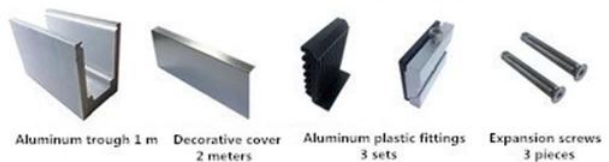

Алюминий U-канал для 12 мм стекла

KEBIL 科比奥®

Установка канала алюминия U

installation

Другие модели Aluminium U Channel Вы можете заинтересовать

LCH-C01

12 mm to 13.14 mm tempered glass

1 m aluminium groove contains the following accessories (excluding glass)

LCH-C02

12 mm to 13.14 mm tempered glass

1 m aluminium groove contains the following accessories (excluding glass)

LCH-D01

12 mm to 13.14 mm tempered glass

1 m aluminium groove contains the following accessories (excluding glass)

Aluminum trough 1 m Waterproof tape 2 meters Aluminum plastic fittings 3 sets Expansion screws 3 pieces

LCH-D02

12 mm to 13.14 mm tempered glass

1 m aluminium groove contains the following accessories (excluding glass)

Aluminum trough 1 m Decorative cover 2 meters Aluminum plastic fittings 3 sets Expansion screws 3 pieces

LCH-B01

16 mm to 17.52 mm tempered glass

1 m aluminium groove contains the following accessories (excluding glass)