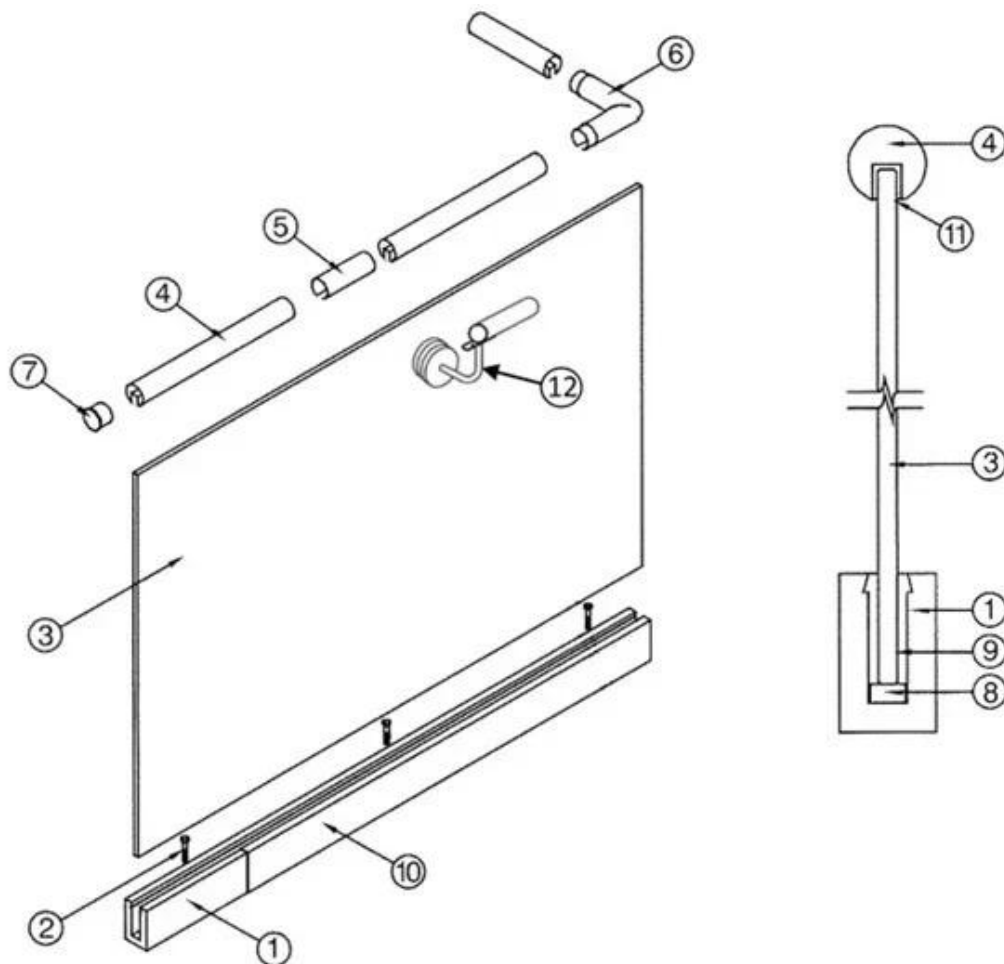

1. Aluminum Railing Base	7. End Cap
2. Stainless Cap Screw	8. Setting Block
3. ½" Tempered Float Glass	9. Expansive Cement
4. Top Rail	10. Cladding
5. Splice	11. Protective Insert
6. Corner fitting (Horizontal Shown Vertical Also Available)	12. Handrail Brackets and Fittings Also Available

Контакт

Спасибо за посещение ! Любой вопрос или запрос, пожалуйста, оставьте сообщение. Вернусь к вам в течение 24 часов.

Любой срочный запрос, пожалуйста, свяжитесь с нами ниже:

-Контакт: Венди.

-Электронное письмо: sales04@launch-china.cn

-Office: (86-755) 86037559