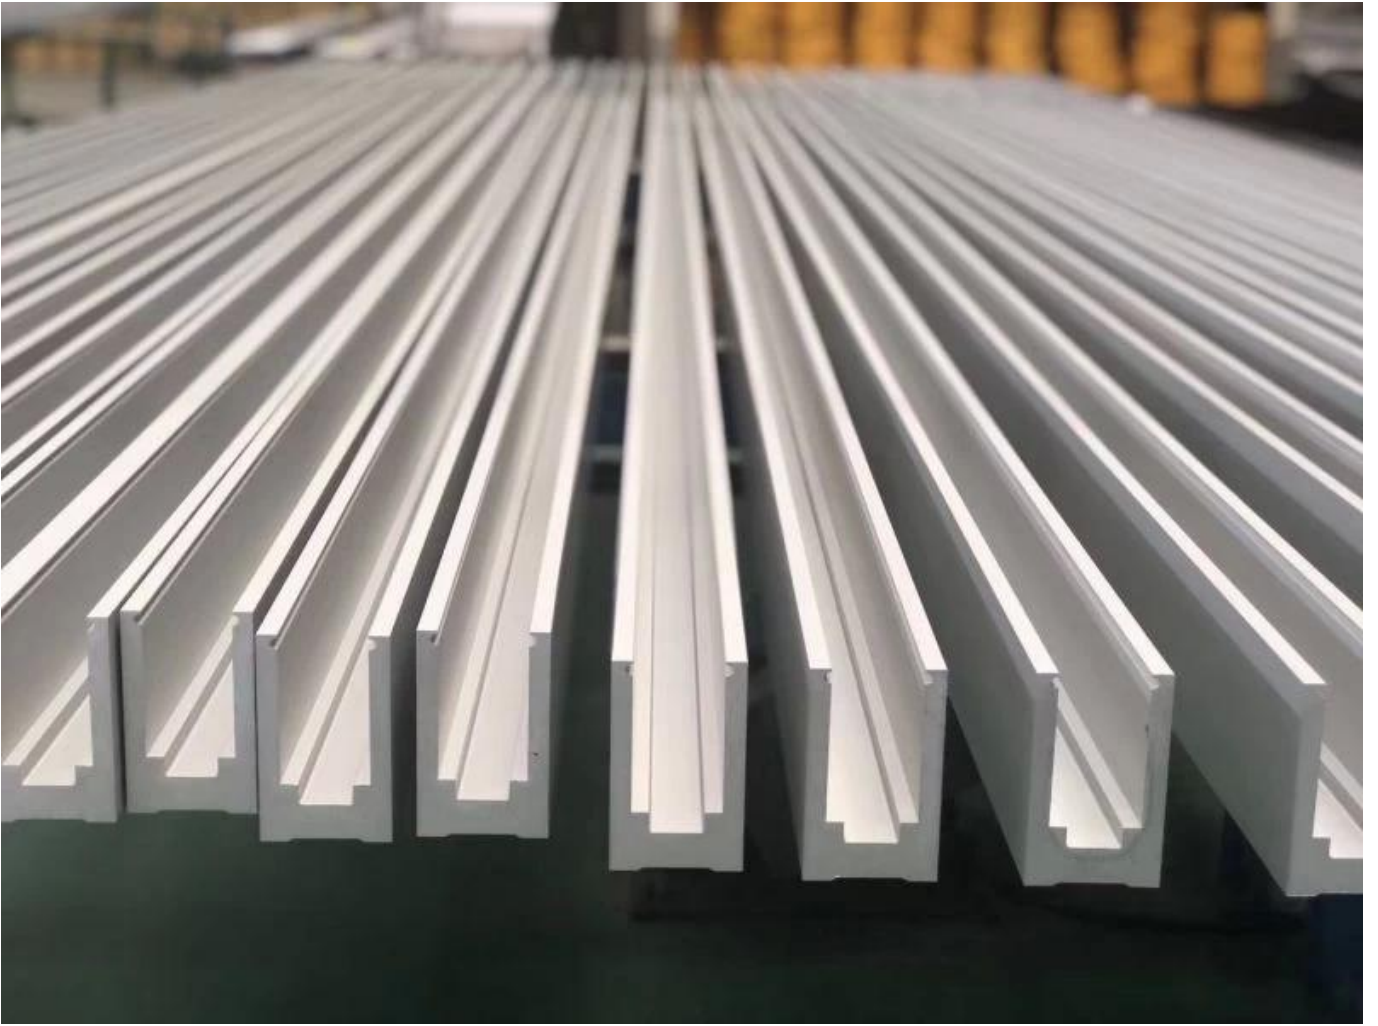

1 m aluminium groove contains the following accessories (excluding glass)

Aluminum trough 1 m

Decorative cover 2 meters

Aluminum plastic fittings 3 sets

Expansion screws 3 pieces

**Массовое производство и упаковка**