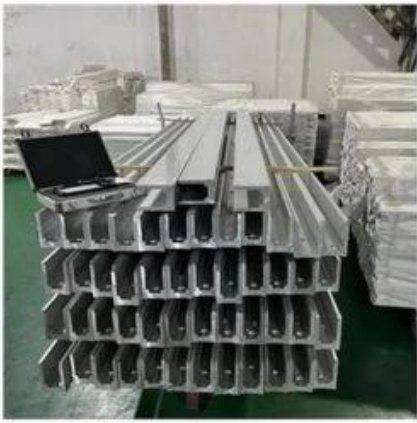

1 m aluminium groove contains the following accessories (excluding glass)

Aluminum trough 1 m

Waterproof tape 2 meters

Aluminum plastic fittings 3 sets

Expansion screws 3 pieces

LCH-D02

12 mm to 13.14 mm tempered glass

1 m aluminium groove contains the following accessories (excluding glass)

Aluminum trough 1 m

Decorative cover 2 meters

Aluminum plastic fittings 3 sets

Expansion screws 3 pieces

**Массовое производство и упаковка**

**Больше типов канала алюминия U для стеклянных перил:**

Small profile: for glass thickness 10-12.76mm

Big profile: for glass thickness 20-30mm

**Слот-перила поручни:**

**KEBIL** 科比奥®

- |  |  |
|--|--|
| 1. Aluminum Railing Base   | 7. End Cap   |
| 2. Stainless Cap Screw   | 8. Setting Block                                     |
| 3. ½" Tempered Float Glass   | 9. Expansive Cement                                  |
| 4. Top Rail  | 10. Cladding   |
| 5. Splice  | 11. Protective Insert                                |
| 6. Corner fitting<br>(Horizontal Shown Vertical<br>Also Available) | 12. Handrail Brackets and Fittings<br>Also Available |