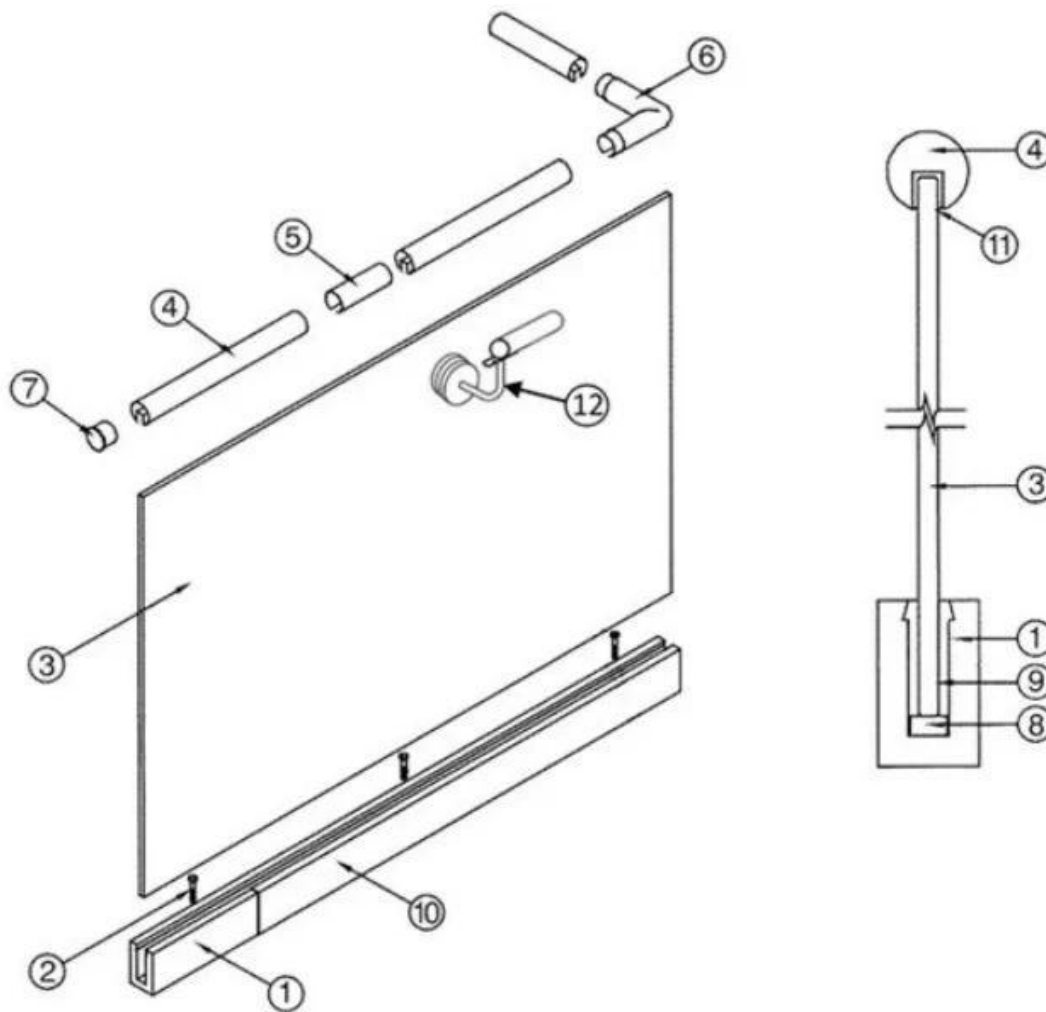

1 m aluminium groove contains the following accessories (excluding glass)

Aluminum trough 1 m

Waterproof tape 2 meters

Aluminum plastic fittings 3 sets

Expansion screws 3 pieces

LCH-D02

12 mm to 13.14 mm tempered glass

1 m aluminium groove contains the following accessories (excluding glass)

Aluminum trough 1 m

Decorative cover 2 meters

Aluminum plastic fittings 3 sets

Expansion screws 3 pieces

**Массовое производство и упаковка**

**Больше типов канала алюминия U для стеклянных перил:**

Small profile: for glass thickness 10-12.76mm

Big profile: for glass thickness 20-30mm

**Слот-перила поручни:**

**KEBIL** 科比奥®

- |  |  |
|--|--|
| 1. Aluminum Railing Base   | 7. End Cap   |
| 2. Stainless Cap Screw   | 8. Setting Block                                     |
| 3. ½" Tempered Float Glass   | 9. Expansive Cement                                  |
| 4. Top Rail  | 10. Cladding   |
| 5. Splice  | 11. Protective Insert                                |
| 6. Corner fitting<br>(Horizontal Shown Vertical<br>Also Available) | 12. Handrail Brackets and Fittings<br>Also Available |