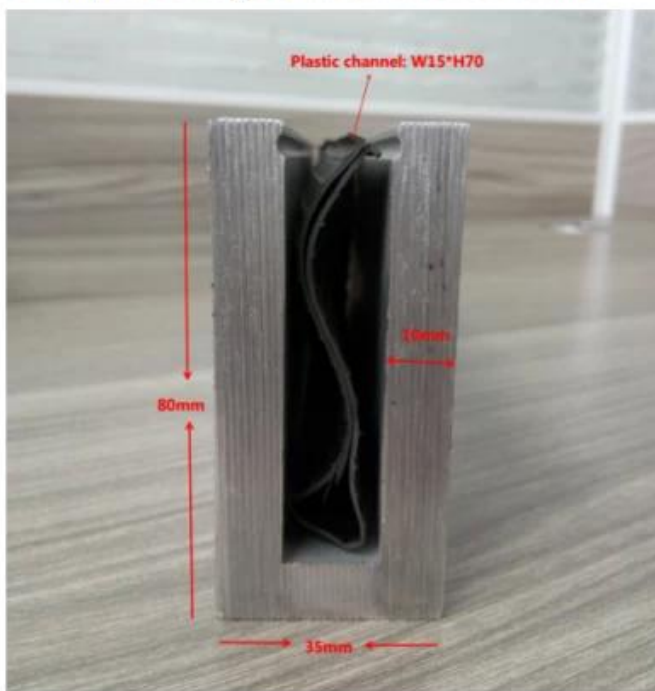

1 m aluminium groove contains the following accessories (excluding glass)

Aluminum trough 1 m

Waterproof tape 2 meters

Aluminum plastic fittings 3 sets

Expansion screws 3 pieces

LCH-D02

12 mm to 13.14 mm tempered glass

1 m aluminium groove contains the following accessories (excluding glass)

Aluminum trough 1 m

Decorative cover 2 meters

Aluminum plastic fittings 3 sets

Expansion screws 3 pieces

**Массовое производство и упаковка**

**Больше типов канала алюминия U для стеклянных перил:**

Small profile: for glass thickness 10-12.76mm

Big profile: for glass thickness 20-30mm

**Слот-перила поручни:**

**KEBIL** 科比奥®

- |  |  |
|--|--|
| 1. Aluminum Railing Base   | 7. End Cap   |
| 2. Stainless Cap Screw   | 8. Setting Block                                     |
| 3. ½" Tempered Float Glass   | 9. Expansive Cement                                  |
| 4. Top Rail  | 10. Cladding   |
| 5. Splice  | 11. Protective Insert                                |
| 6. Corner fitting<br>(Horizontal Shown Vertical<br>Also Available) | 12. Handrail Brackets and Fittings<br>Also Available |