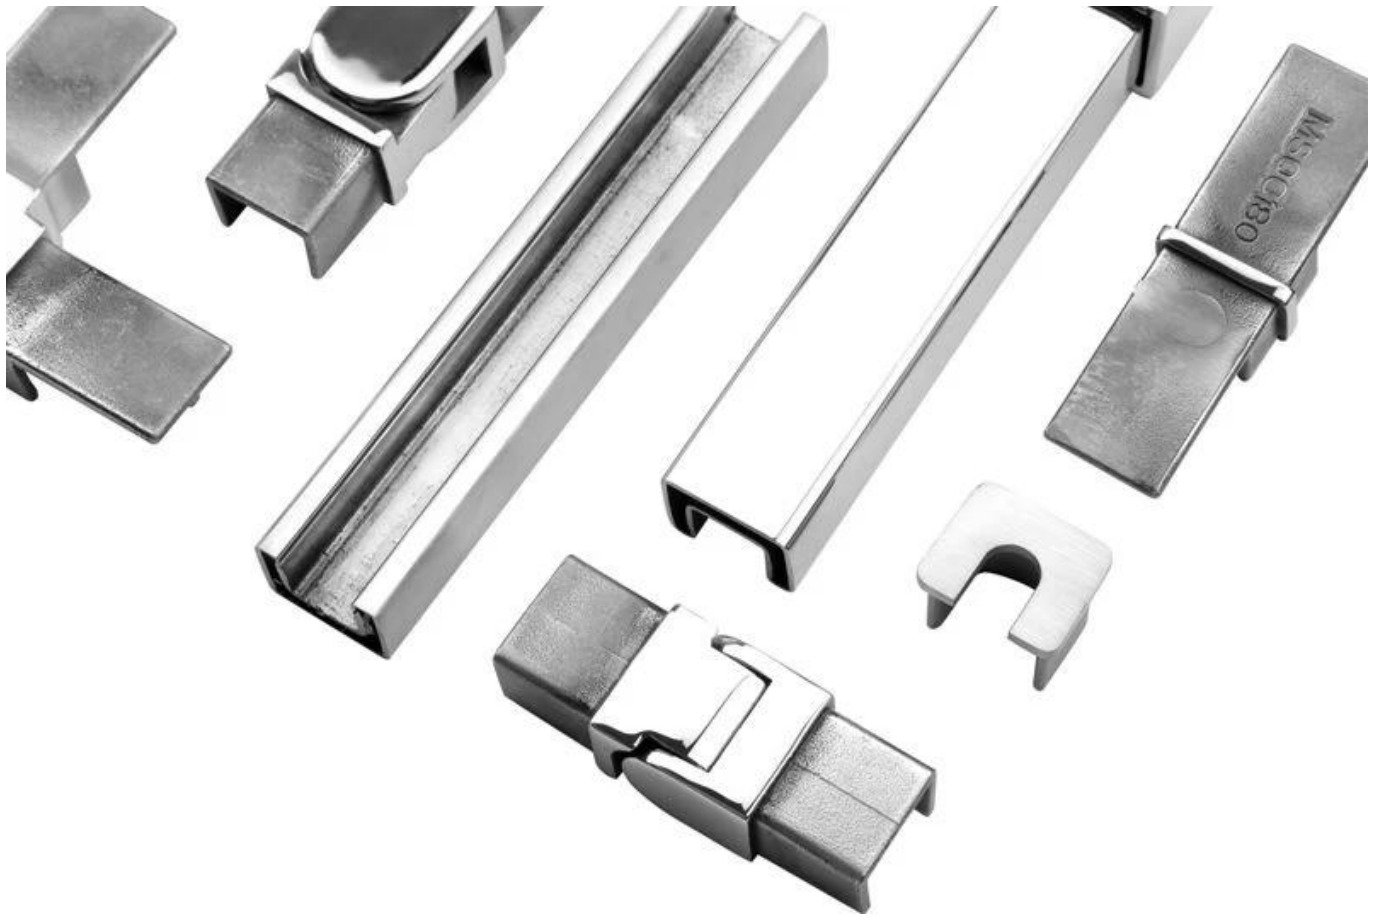

1 m aluminium groove contains the following accessories (excluding glass)

Aluminum trough 1 m

Waterproof tape 2 meters

Aluminum plastic fittings 3 sets

Expansion screws 3 pieces

LCH-D02

12 mm to 13.14 mm tempered glass

1 m aluminium groove contains the following accessories (excluding glass)

Aluminum trough 1 m

Decorative cover 2 meters

Aluminum plastic fittings 3 sets

Expansion screws 3 pieces

**Массовое производство и упаковка**

**Больше типов канала алюминия U для стеклянных перил:**

Small profile: for glass thickness 10-12.76mm

Big profile: for glass thickness 20-30mm

**Слот-перила поручни:**

**KEBIL** 科比奥®

- |  |  |
|--|--|
| 1. Aluminum Railing Base   | 7. End Cap   |
| 2. Stainless Cap Screw   | 8. Setting Block                                     |
| 3. ½" Tempered Float Glass   | 9. Expansive Cement                                  |
| 4. Top Rail  | 10. Cladding   |
| 5. Splice  | 11. Protective Insert                                |
| 6. Corner fitting<br>(Horizontal Shown Vertical<br>Also Available) | 12. Handrail Brackets and Fittings<br>Also Available |