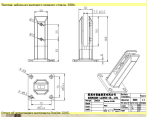

KEBILVIEW®