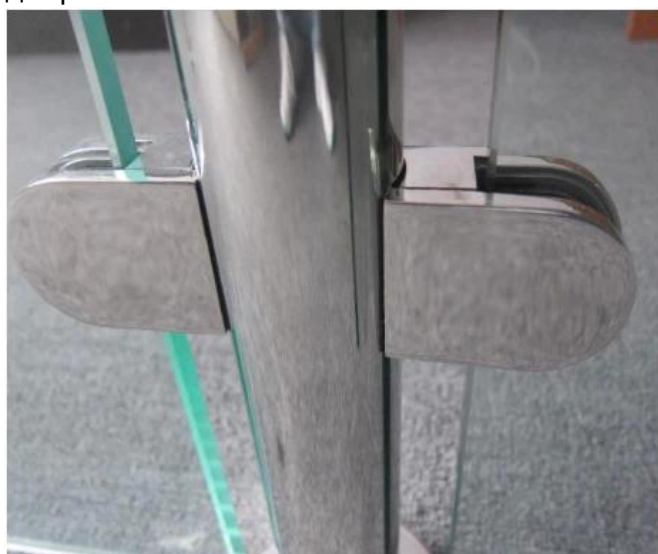

ПОЧЕМУ НУЖНО ВЫБРАТЬ НАС:

1. Высокое качество поручня, перила и стекла зажима;
2. Конструкция способа и полный ассортимент продукции;
3. Конкурентоспособная цена и удобство монтажа;
4. Материал: нержавеющая сталь 316 или нержавеющая сталь 304;
5. дизайн 5. Клиент: наша опытная команда инженер может разработала продукты и