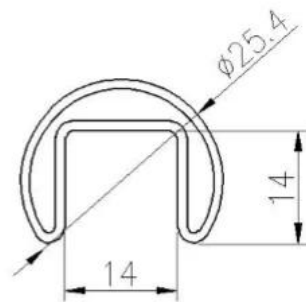

25 × 21MM, GROOVE 14 × 14MM

Surface treatment: satin brushed / mirror polished

25*21 tube

Model: SQ2521

DIAMETER 25.4MM, GROOVE 14 × 14MM

Surface treatment: satin brushed / mirror polished

Model: RD2525

Стекло Петли & защелки:

Glass Hinge

KEBIL 科比奥®

Glass to glass hinge

Glass to wall hinge

Glass to round post hinge

Glass Latch

KEBIL 科比奥®

Glass to glass latch 180 degree