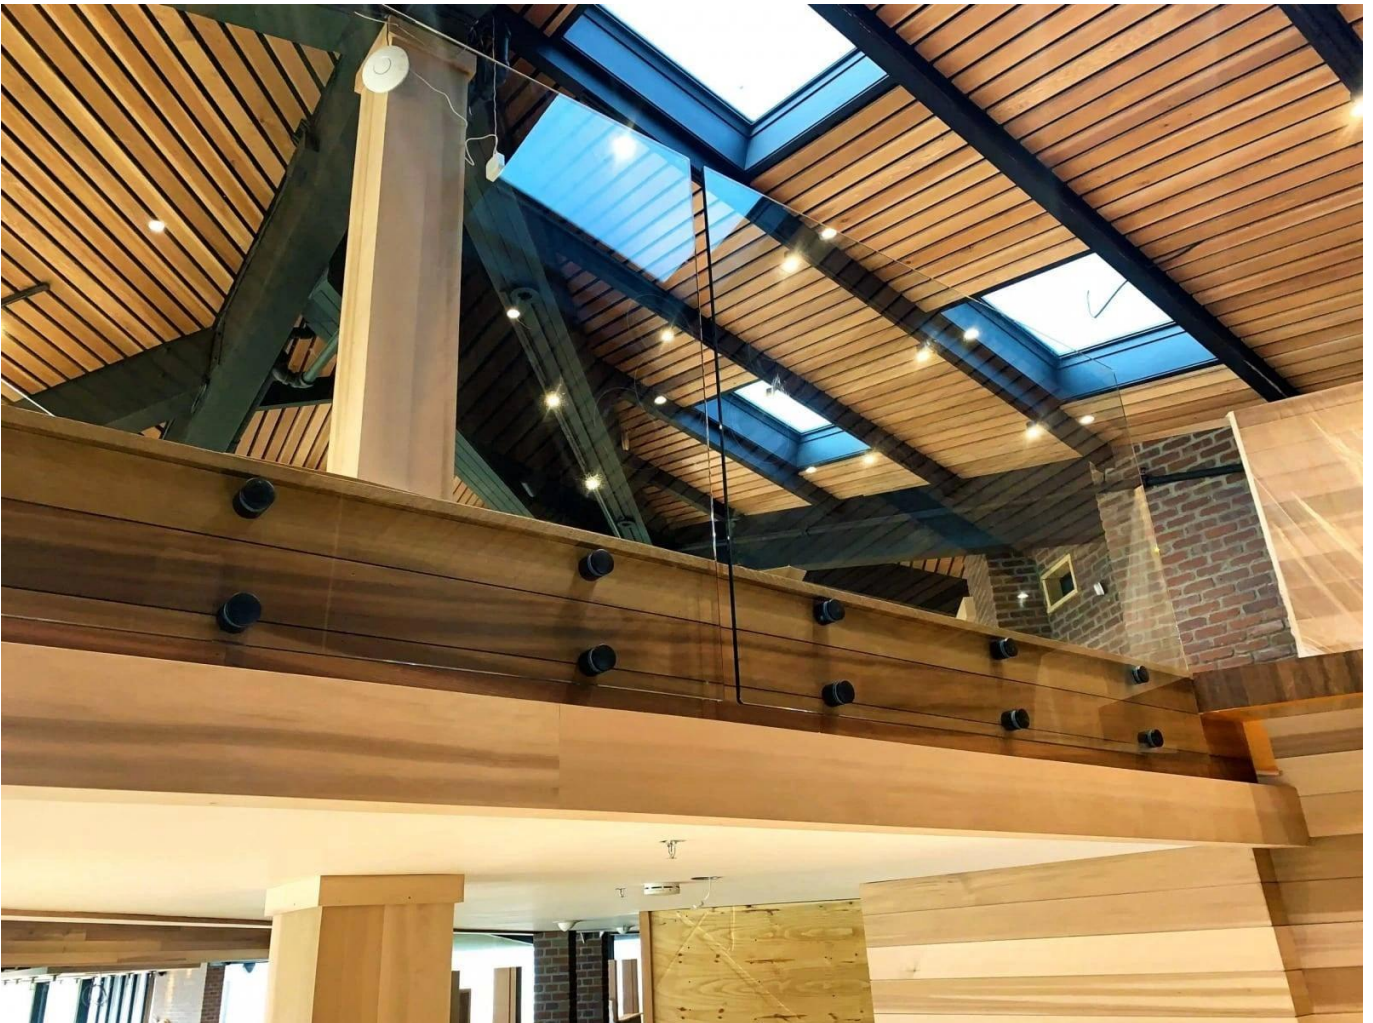

## Good Quality Balustrade Glass Railing Indoor Outdoor Stainless Steel Handrail Glass Clamp Standoff Balcony Stair Railings

Имя	<b>Good Quality Balustrade Glass Railing Indoor Outdoor Stainless Steel Handrail Glass Clamp Standoff Balcony Stair Railings</b>
Номер модели:	SF-50
Диаметр	50 mm
Productive process	CNC machining
Материал	Stainless steel 304/316.
Все сделано	Satin / mirror / black
Установка	mounted glass wall
For thicknesses of glass	10-19mm
МОQ.	10 pcs per item

The Glass railing It is a security barrier that is becoming increasingly popular.

It is primarily a protective railing that protects its users from falling.

A. **point fastening** Glass railing It has various applications:

glass safety barrier for the pool and patio

Glass balustrade Balcony

Glass scale Rake

safety guardrail for landing, or loft.

In addition to our **Glass railing on profiles'** range, Kebil also offers a series of glass railings adapted to their needs: Point, fastening Clamp-fixing, fixing side profile, framed on each side, messages, etc ...