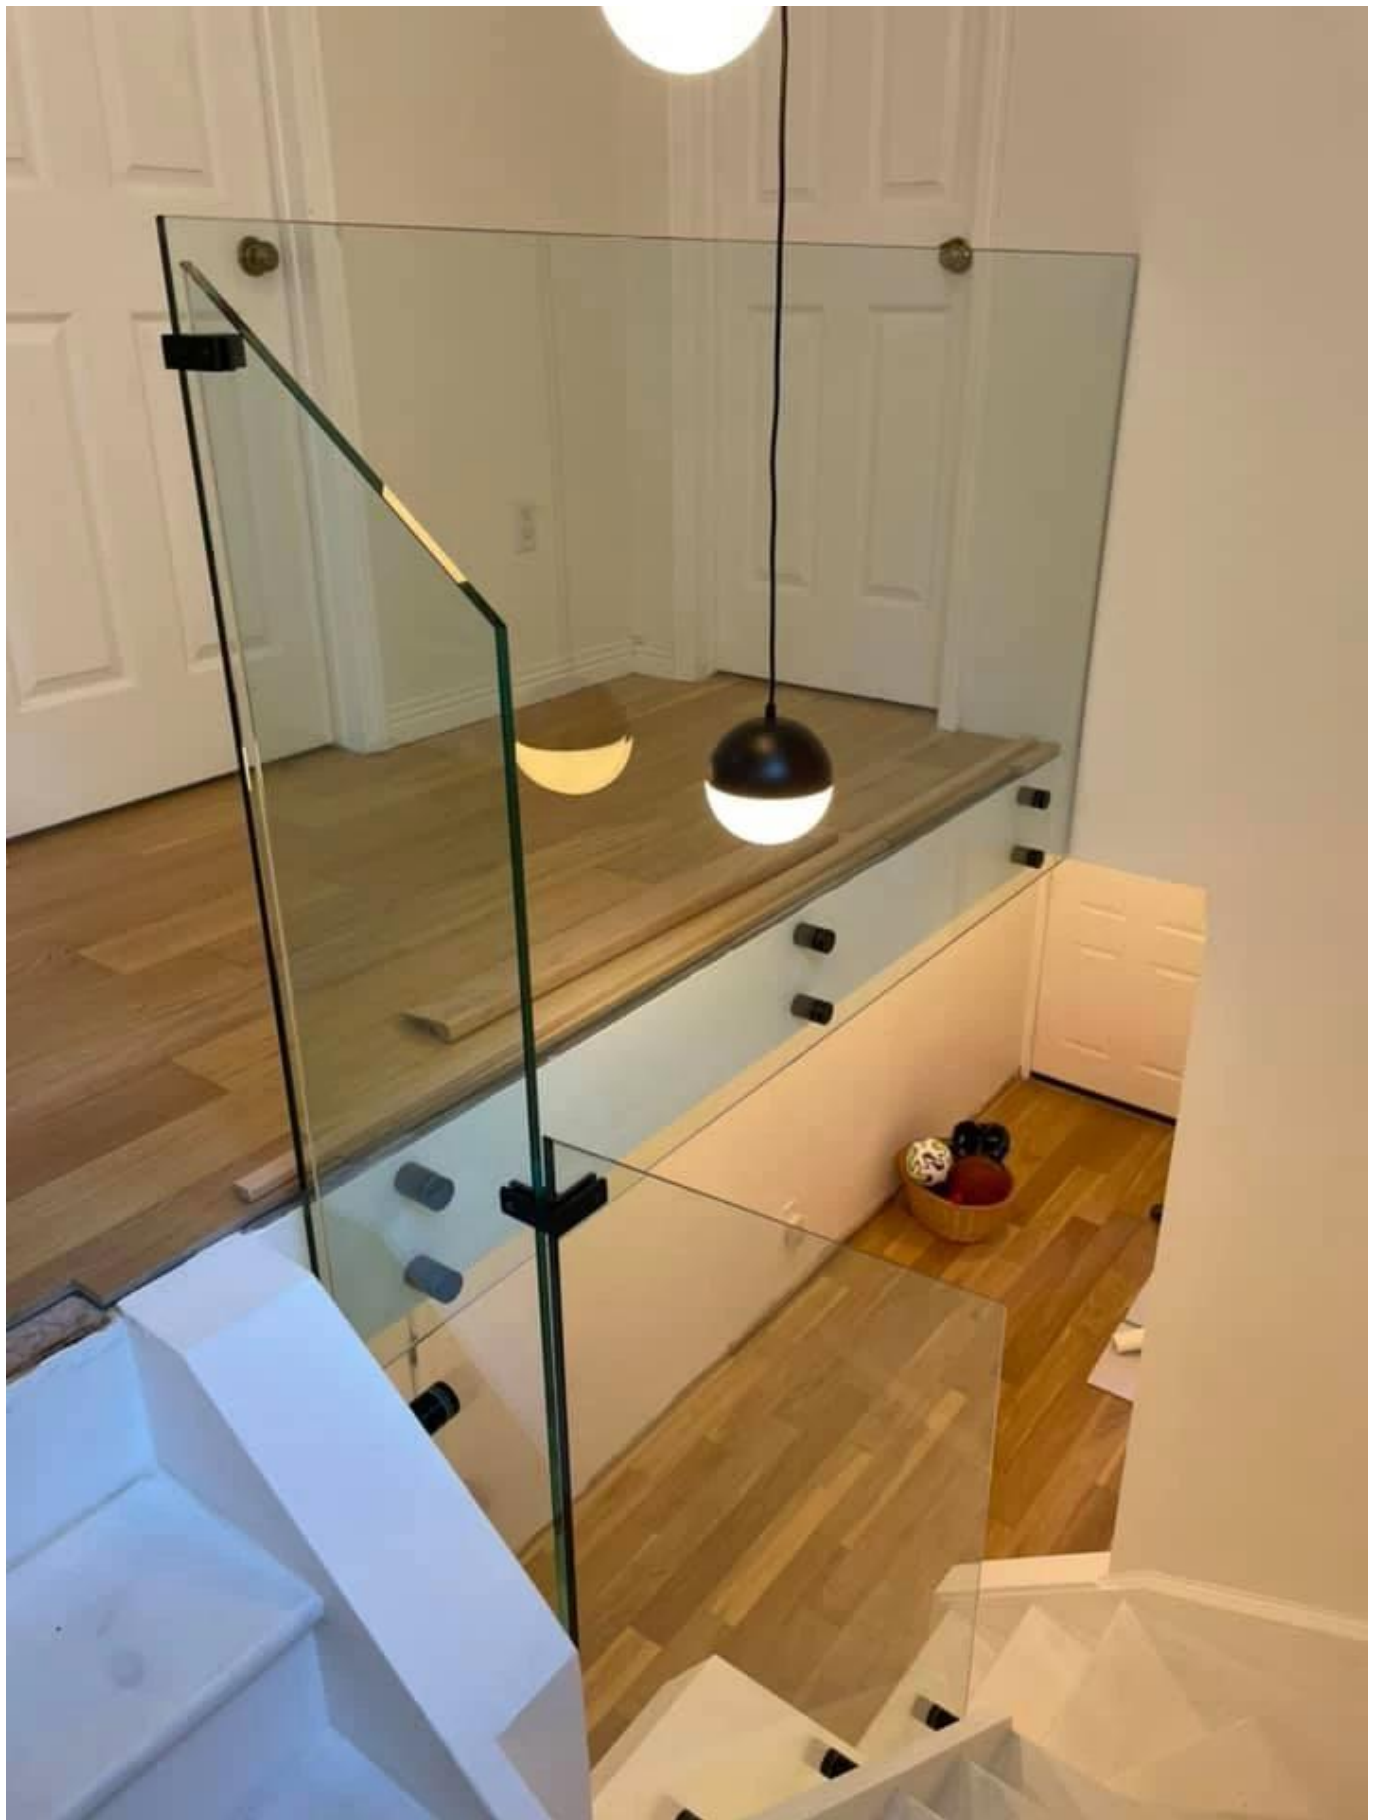

## Good Quality Balustrade Glass Railing Indoor Outdoor Stainless Steel Handrail Glass Clamp Standoff Balcony Stair Railings

Имя	<b>Good Quality Balustrade Glass Railing Indoor Outdoor Stainless Steel Handrail Glass Clamp Standoff Balcony Stair Railings</b>
Номер модели:	SF-50
Диаметр	50 mm
Productive process	CNC machining
Материал	Stainless steel 304/316.
Все сделано	Satin / mirror / black
Установка	mounted glass wall
For thicknesses of glass	10-19mm
МОQ.	10 pcs per item

The Glass railing It is a security barrier that is becoming increasingly popular.

It is primarily a protective railing that protects its users from falling.

A. **point fastening** Glass railing It has various applications:

glass safety barrier for the pool and patio

Glass balustrade Balcony

Glass scale Rake

safety guardrail for landing, or loft.

In addition to our **Glass railing on profiles'** range, Kebil also offers a series of glass railings adapted to their needs: Point, fastening Clamp-fixing, fixing side profile, framed on each side, messages, etc ...