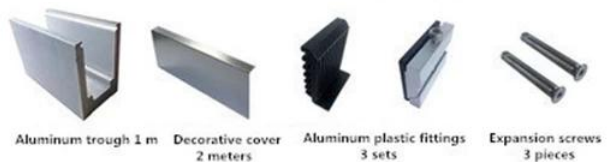

# installation

Другие модели алюминиевого U канала вас могут заинтересовать

LCH-C01

12 mm to 13.14 mm tempered glass

1 m aluminium groove contains the following accessories (excluding glass)

LCH-C02

12 mm to 13.14 mm tempered glass

1 m aluminium groove contains the following accessories (excluding glass)

### LCH-D01

12 mm to 13.14 mm tempered glass

1 m aluminium groove contains the following accessories (excluding glass)

Aluminum trough 1 m

Waterproof tape 2 meters

Aluminum plastic fittings 3 sets

Expansion screws 3 pieces