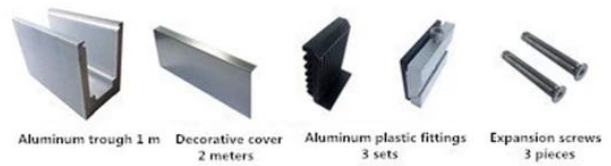

### LCH-B01

16 mm to 17.52 mm tempered glass

1 m aluminium groove contains the following accessories (excluding glass)

Aluminum trough 1 m

Waterproof tape 2 meters

Aluminum plastic fittings 3 sets

Expansion screws 3 pieces

### LCH-B02

16 mm to 17.52 mm tempered glass

1 m aluminium groove contains the following accessories (excluding glass)

Aluminum trough 1 m

Decorative cover 2 meters

Aluminum plastic fittings 3 sets

Expansion screws 3 pieces

LCH-A01

20 mm to 21.52 mm tempered glass

1 m aluminium groove contains the following accessories (excluding glass)

LCH-A02

20 mm to 21.52 mm tempered glass

1 m aluminium groove contains the following accessories (excluding glass)

## Фотографии проекта перил канала Aluminum U

Алюминиевый U-образный канал

Связанный продукты - нержавеющая сталь С канальная стеклянная перила