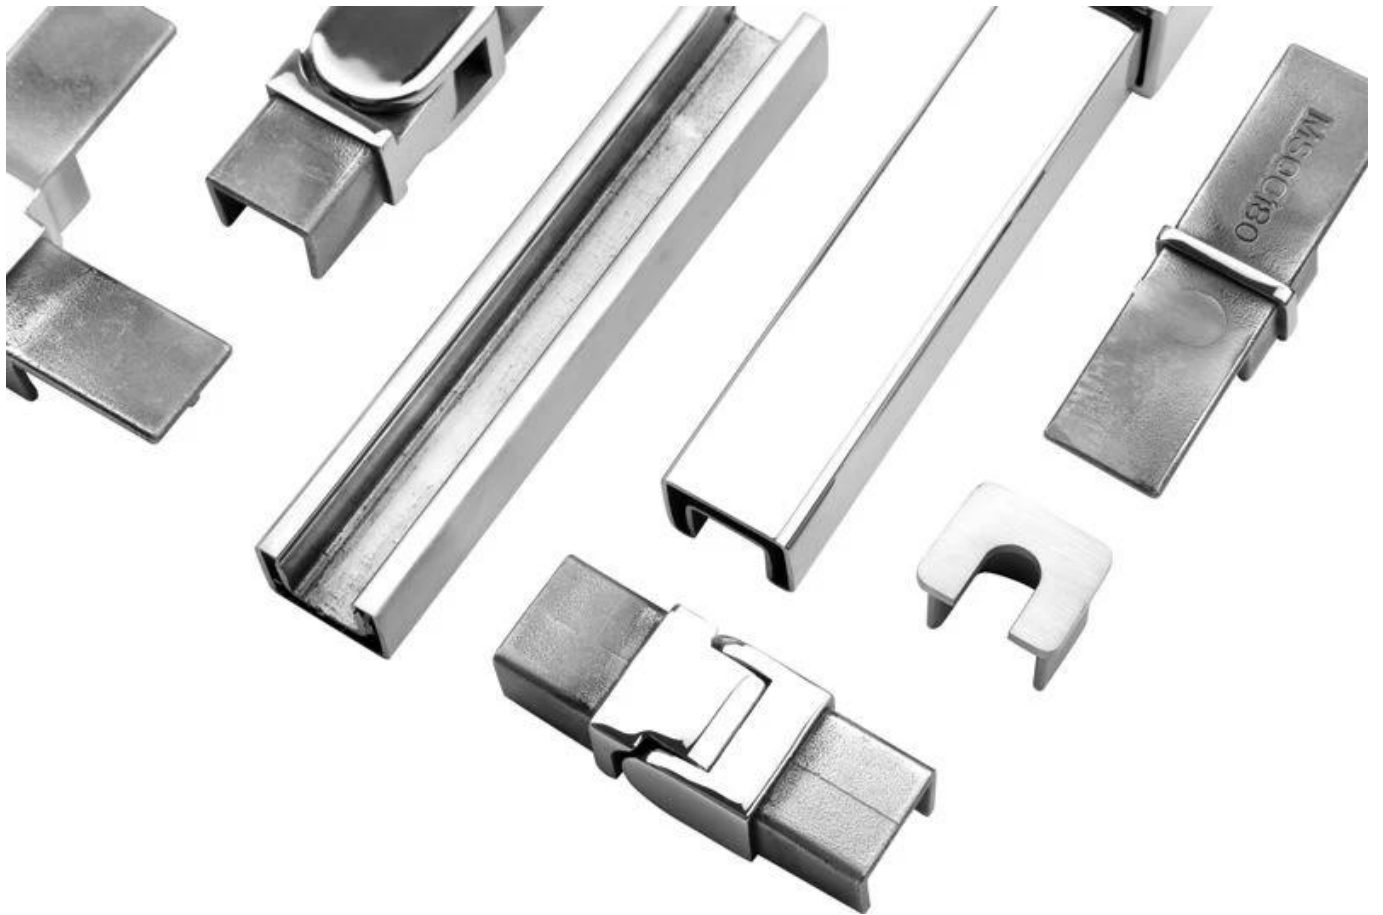

1 m aluminium groove contains the following accessories (excluding glass)

Lch-d01 / d02: без / с оболочкой для использования с 12 мм до 13,14 мм

LCH-D01

12 mm to 13.14 mm tempered glass

1 m aluminium groove contains the following accessories (excluding glass)

Aluminum trough 1 m

Waterproof tape 2 meters

Aluminum plastic fittings 3 sets

Expansion screws 3 pieces

LCH-D02

12 mm to 13.14 mm tempered glass

1 m aluminium groove contains the following accessories (excluding glass)

Aluminum trough 1 m

Decorative cover 2 meters

Aluminum plastic fittings 3 sets

Expansion screws 3 pieces

Массовое производство и упаковка

Слот-перила поручни:

KEBIL 科比奥®

- | | |
|--|--|
| 1. Aluminum Railing Base | 7. End Cap |
| 2. Stainless Cap Screw | 8. Setting Block |
| 3. ½" Tempered Float Glass | 9. Expansive Cement |
| 4. Top Rail | 10. Cladding |
| 5. Splice | 11. Protective Insert |
| 6. Corner fitting
(Horizontal Shown Vertical
Also Available) | 12. Handrail Brackets and Fittings
Also Available |