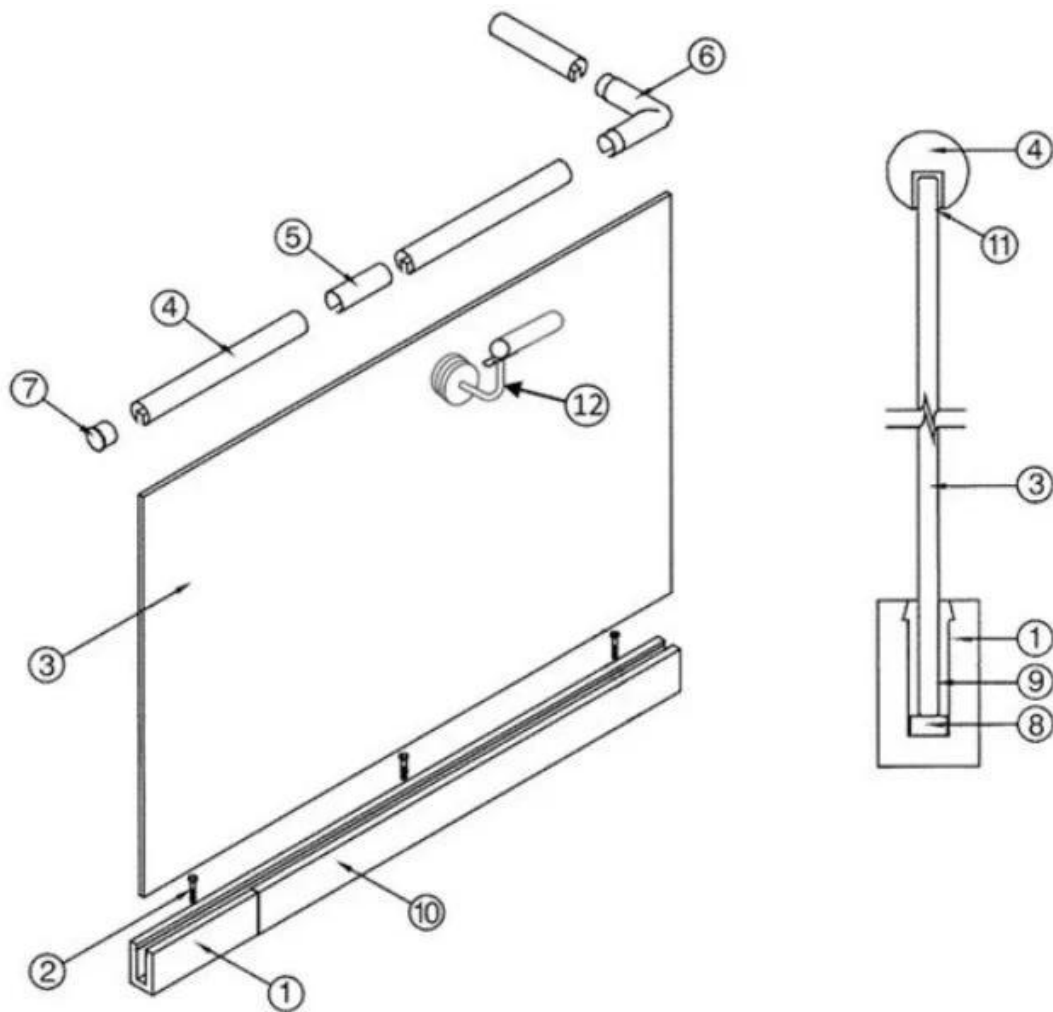

Aluminum trough 1 m

Waterproof tape 2 meters

Aluminum plastic fittings 3 sets

Expansion screws 3 pieces

LCH-D02

12 mm to 13.14 mm tempered glass

1 m aluminium groove contains the following accessories (excluding glass)

Aluminum trough 1 m

Decorative cover 2 meters

Aluminum plastic fittings 3 sets

Expansion screws 3 pieces

Массовое производство и упаковка

Слот-перила поручни:

KEBIL 科比奥®

- | | |
|--|--|
| 1. Aluminum Railing Base | 7. End Cap |
| 2. Stainless Cap Screw | 8. Setting Block |
| 3. ½" Tempered Float Glass | 9. Expansive Cement |
| 4. Top Rail | 10. Cladding |
| 5. Splice | 11. Protective Insert |
| 6. Corner fitting
(Horizontal Shown Vertical
Also Available) | 12. Handrail Brackets and Fittings
Also Available |