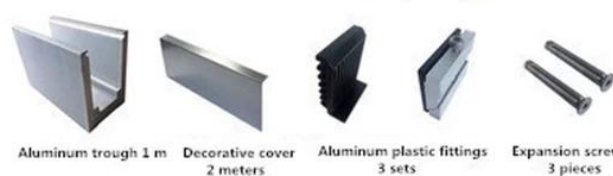

Алюминиевый базовый U-образный профиль для стеклянной балюстрады перил в черном цвете:

Доступный Модели:

LCH-A01 / A02: без / с облицовкой для использования со стеклом от 20 до 21,52 мм

LCH-A01

20 mm to 21.52 mm tempered glass

1 m aluminium groove contains the following accessories (excluding glass)

Aluminum trough 1 m

Waterproof tape 2 meters

Aluminum plastic fittings 3 sets

Expansion screws 3 pieces

LCH-A02

20 mm to 21.52 mm tempered glass

1 m aluminium groove contains the following accessories (excluding glass)

Aluminum trough 1 m

Decorative cover 2 meters

Aluminum plastic fittings 3 sets

Expansion screws 3 pieces

LCH-B01 / A02: без / с облицовкой для использования со стеклом от 16 мм до 17,52 мм

LCH-B01

16 mm to 17.52 mm tempered glass

1 m aluminium groove contains the following accessories (excluding glass)

LCH-B02

16 mm to 17.52 mm tempered glass

1 m aluminium groove contains the following accessories (excluding glass)