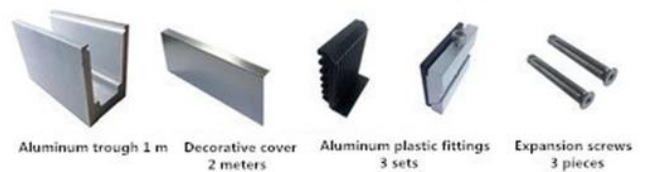

LCH-B01

16 mm to 17.52 mm tempered glass

1 m aluminium groove contains the following accessories (excluding glass)

LCH-B02

16 mm to 17.52 mm tempered glass

1 m aluminium groove contains the following accessories (excluding glass)

LCH-C01 / A02: без / с облицовкой для использования со стеклом от 12 до 13,14 мм

LCH-C01

12 mm to 13.14 mm tempered glass

1 m aluminium groove contains the following accessories (excluding glass)

LCH-C02

12 mm to 13.14 mm tempered glass

1 m aluminium groove contains the following accessories (excluding glass)

LCH-D01 / A02: без / с облицовкой для использования со стеклом от 12 до 13,14 мм

LCH-D01

12 mm to 13.14 mm tempered glass

1 m aluminium groove contains the following accessories (excluding glass)

Aluminum trough 1 m

Waterproof tape 2 meters

Aluminum plastic fittings 3 sets

Expansion screws 3 pieces

LCH-D02

12 mm to 13.14 mm tempered glass

1 m aluminium groove contains the following accessories (excluding glass)