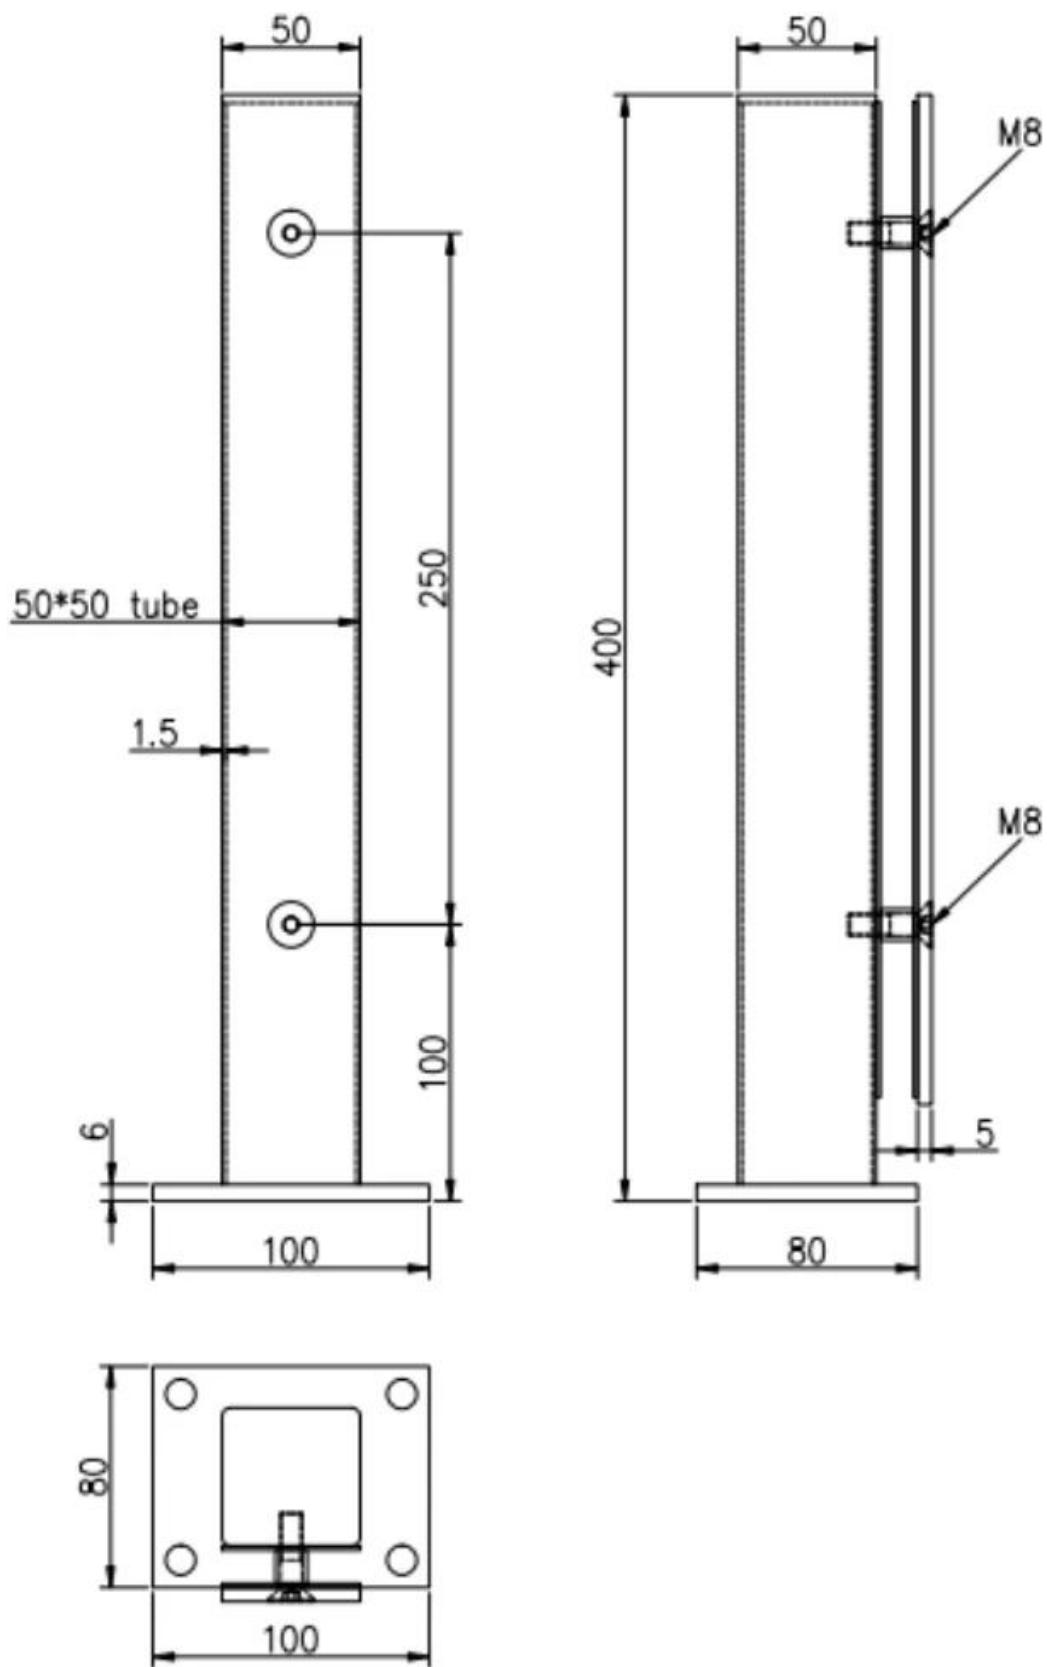

Просверлите стеклянные отверстия