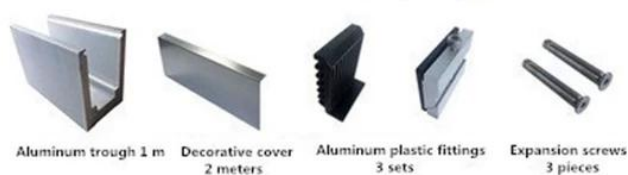

Доступный Модели:

LCH-A01 / A02: без / с облицовкой для использования со стеклом от 20 до 21,52 мм

LCH-A01

20 mm to 21.52 mm tempered glass

1 m aluminium groove contains the following accessories (excluding glass)

LCH-A02

20 mm to 21.52 mm tempered glass

1 m aluminium groove contains the following accessories (excluding glass)

LCH-B01 / A02: без / с облицовкой для использования со стеклом от 16 мм до 17,52 мм

LCH-B01

16 mm to 17.52 mm tempered glass

1 m aluminium groove contains the following accessories (excluding glass)

LCH-B02

16 mm to 17.52 mm tempered glass

1 m aluminium groove contains the following accessories (excluding glass)

LCH-C01 / A02: без / с облицовкой для использования со стеклом от 12 до 13,14 мм

LCH-C01

12 mm to 13.14 mm tempered glass

1 m aluminium groove contains the following accessories (excluding glass)

LCH-C02

12 mm to 13.14 mm tempered glass